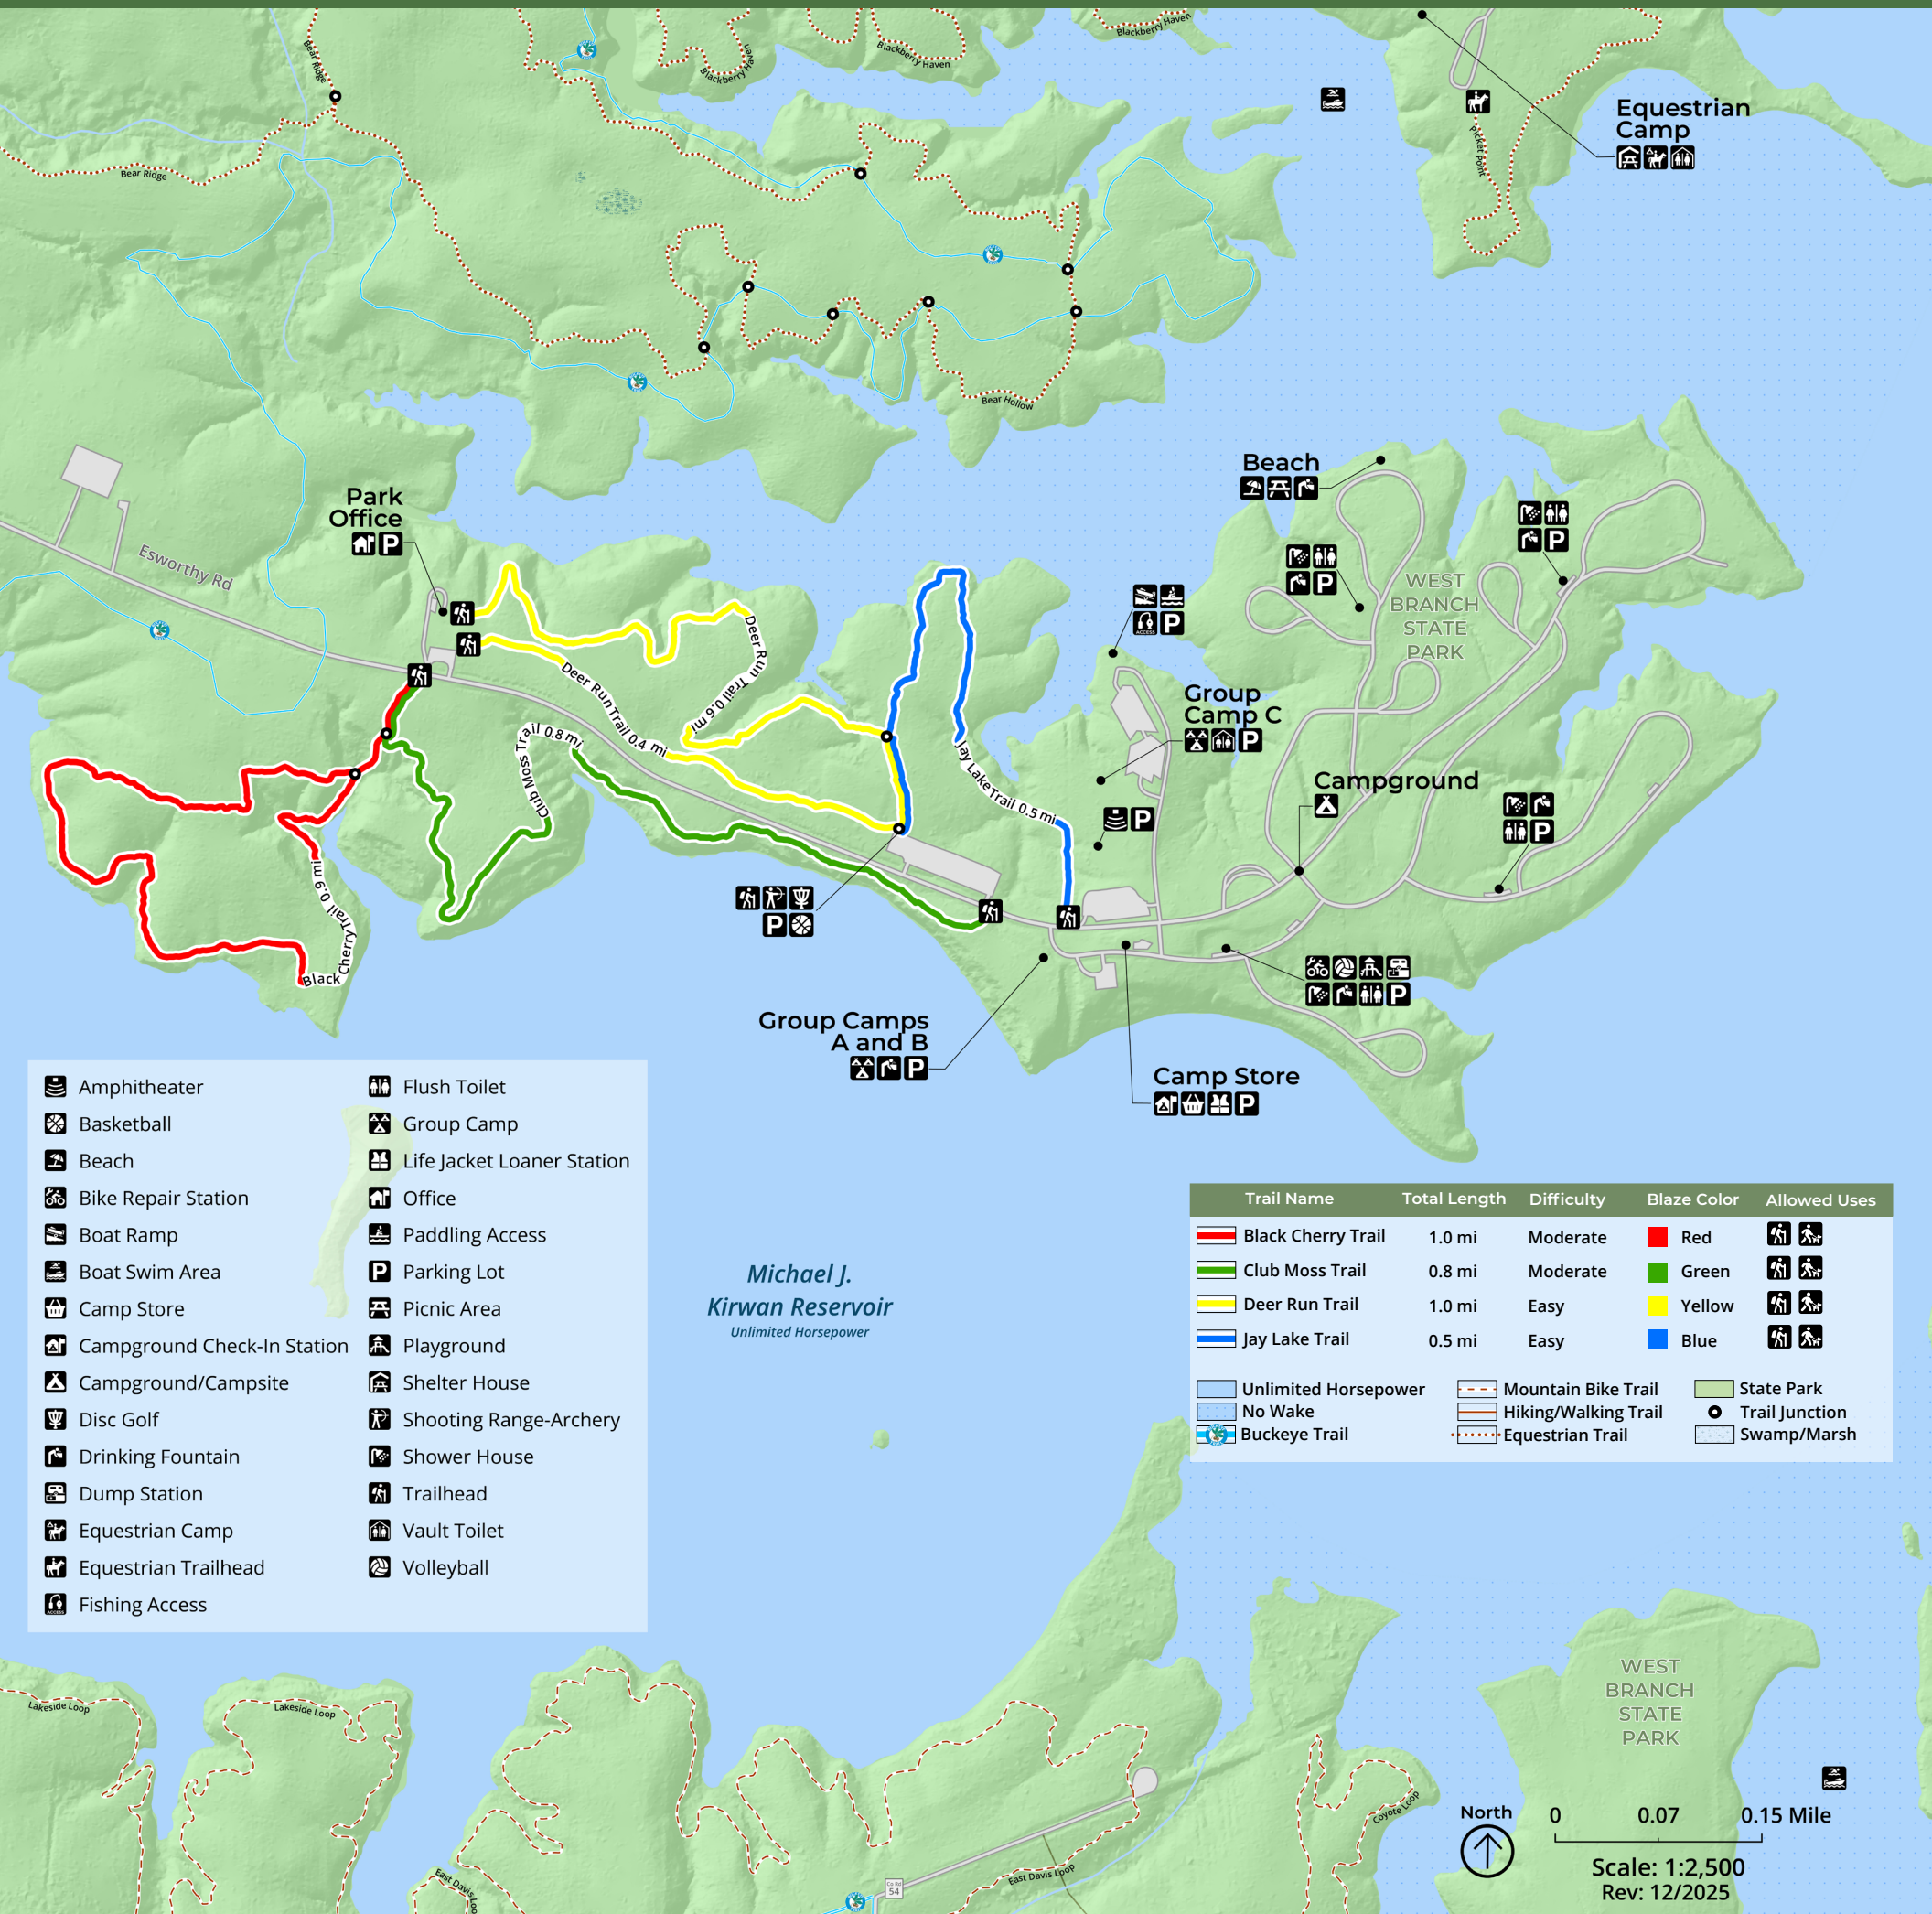

# WEST BRANCH HIKING MAP

DO NOT APPROACH STEEP LEDGES.

DOGS MUST BE LEASHED AT ALL TIMES IN THE PARK. PLEASE PICK UP AFTER YOUR PET.

SWIMMING ONLY ALLOWED IN DESIGNATED SWIM AREAS.

PACK OUT WHAT YOU PACK IN AND DISPOSE OF TRASH.

EMERGENCIES CALL 911

NON-EMERGENCIES CALL #ODNR FOR NATURAL RESOURCES OFFICER