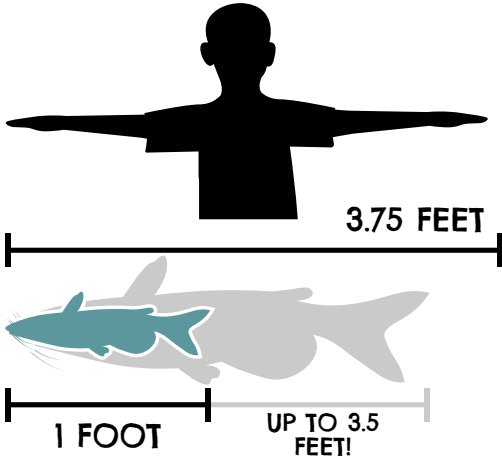

WHAT DOES A FISH LOOK LIKE?

Draw a fish using what you learned in the “What Makes Fish Unique” Section!

SEEN
IT?

CHANNEL CATFISH

Ictalurus punctatus
(ick-tal-ur-us punk-tat-us)

LIFESPAN: Up to 30 years in the wild!

HABITAT: Ohio's large streams, rivers, and lakes. They nest along riverbanks or in muskrat burrows.

YOUNG: Females lay large jellylike masses of 8,000-15,000 eggs.

HOW BIG ARE CHANNEL CATFISH?

- 2-10 pounds, up to 37 pounds!

CATCH THE CATFISH!

Connect the hook and fishing pole to catch the catfish!

SEEN
IT?

BLUEGILL

Lepomis macrochirus
(Leh-po-mis mak-ro-chir-us)

LIFESPAN: 5-8 years in the wild.

HABITAT: Ohio's farm ponds, small streams, rivers, and lakes.

YOUNG: Females lay 10,000-60,000 eggs per mating season. The males protect the eggs.

HOW BIG ARE BLUEGILLS?

- 1-2 POUNDS

DID YOU KNOW?

- Bluegill are often called pan-fish because they are good to eat and fit in a cooking pan.
- They have a black spot near their ear and a streak of blue along the bottom of their mouth.
- They are the most common sunfish in Ohio.