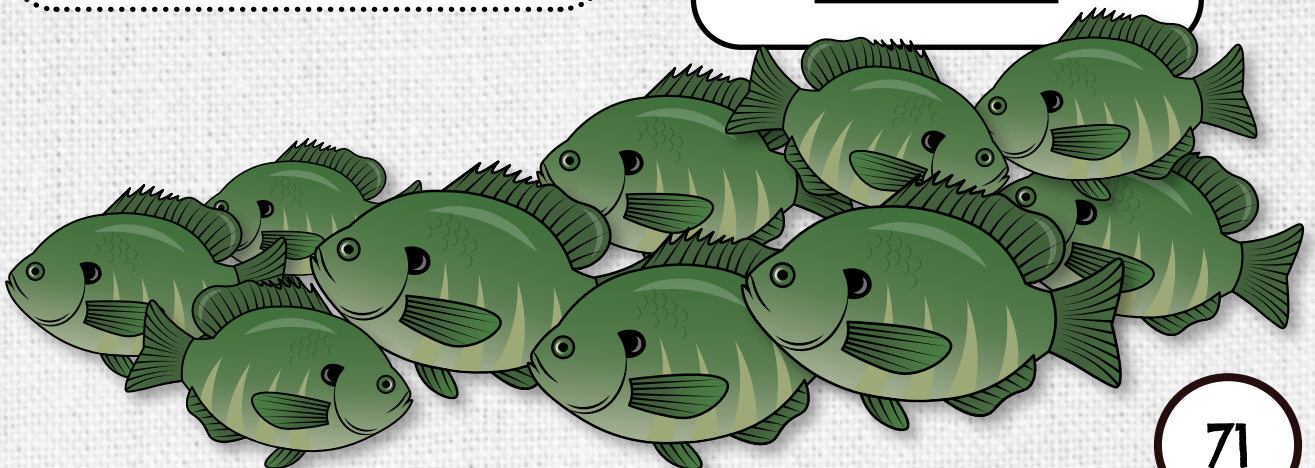

CATCH THE CATFISH!

Connect the hook and fishing pole to catch the catfish!

SEEN
IT?

BLUEGILL

Lepomis macrochirus
(Leh-po-mis mak-ro-chir-us)

LIFESPAN: 5-8 years in the wild.

HABITAT: Ohio's farm ponds, small streams, rivers, and lakes.

YOUNG: Females lay 10,000-60,000 eggs per mating season. The males protect the eggs.

HOW BIG ARE BLUEGILLS?

- 1-2 POUNDS

DID YOU KNOW?

- Bluegill are often called pan-fish because they are good to eat and fit in a cooking pan.
- They have a black spot near their ear and a streak of blue along the bottom of their mouth.
- They are the most common sunfish in Ohio.

WHAT DO BLUEGILLS EAT?

INSECTS

WORMS

ANY TYPE OF BAIT

SMALLER FISH

COUNT THE COLONY!

Can you count how many fish are in the colony? Write it below!

OHIO'S OTHER SUNFISH

LET'S TAKE A LOOK AT A FEW OF OHIO'S DIFFERENT SUNFISH

WHITE CRAPPIE

PUMPKINSEED

ROCK BASS

GRAB YOUR FISHING POLE!

All of these members of the sunfish family are fun to catch and eat. Have an adult take you fishing and see if you could catch one!