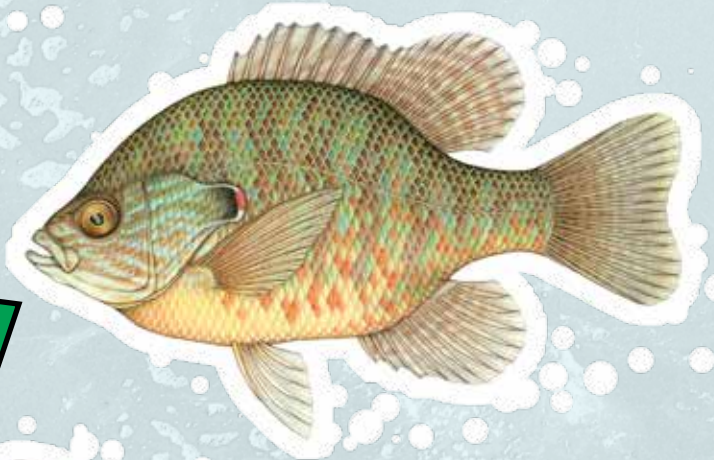

PUMPKINSEED