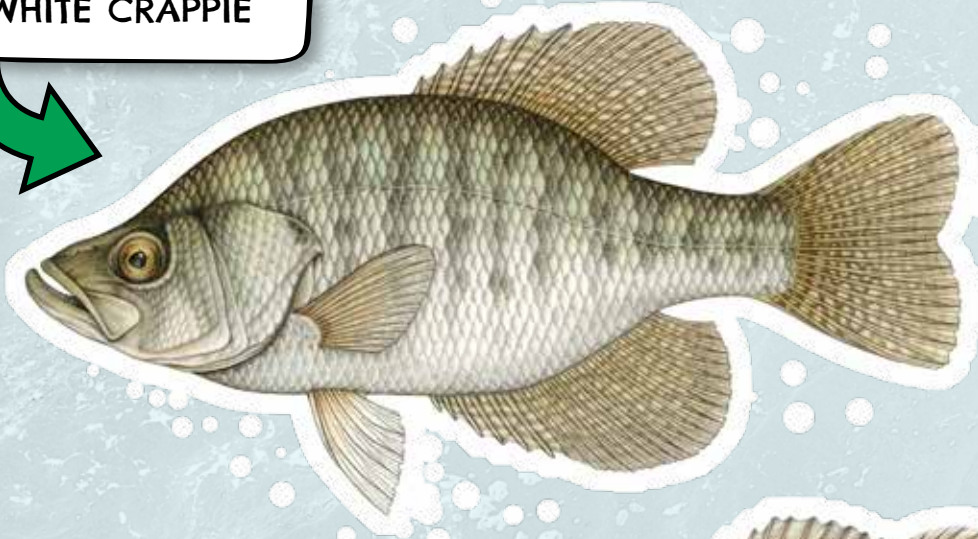

CATCH THE CATFISH!

Connect the hook and fishing pole to catch the catfish!

SEEN
IT?

BLUEGILL

Lepomis macrochirus
(Leh-po-mis mak-ro-chir-us)

LIFESPAN: 5-8 years in the wild.

HABITAT: Ohio's farm ponds, small streams, rivers, and lakes.

YOUNG: Females lay 10,000-60,000 eggs per mating season. The males protect the eggs.

HOW BIG ARE BLUEGILLS?

- 1-2 POUNDS

DID YOU KNOW?

- Bluegill are often called pan-fish because they are good to eat and fit in a cooking pan.
- They have a black spot near their ear and a streak of blue along the bottom of their mouth.
- They are the most common sunfish in Ohio.

WHAT DO BLUEGILLS EAT?

INSECTS

WORMS

ANY TYPE OF BAIT

SMALLER FISH

COUNT THE COLONY!

Can you count how many fish are in the colony? Write it below!

OHIO'S OTHER SUNFISH

LET'S TAKE A LOOK AT A FEW OF OHIO'S DIFFERENT SUNFISH

WHITE CRAPPIE

PUMPKINSEED

ROCK BASS

GRAB YOUR FISHING POLE!

All of these members of the sunfish family are fun to catch and eat. Have an adult take you fishing and see if you could catch one!