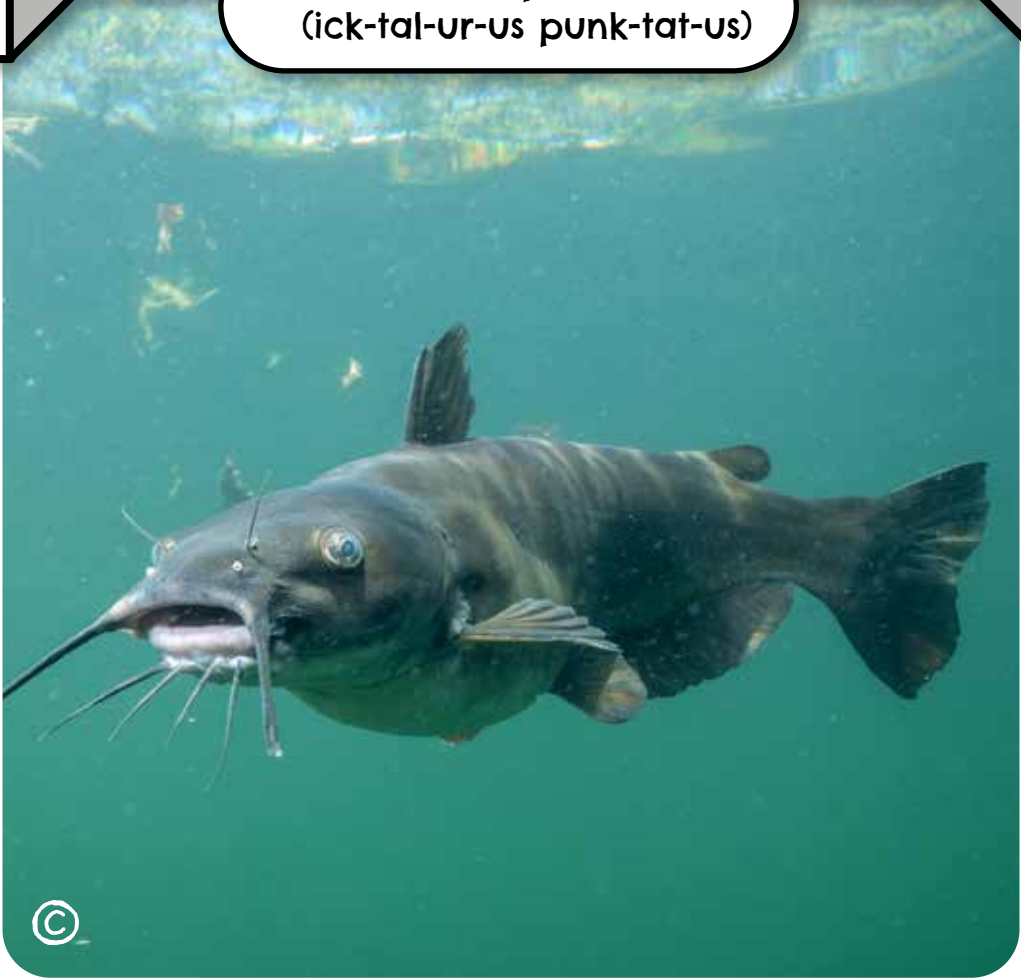

WHAT DOES A FISH LOOK LIKE?

Draw a fish using what you learned in the “What Makes Fish Unique” Section!

SEEN
IT?

CHANNEL CATFISH

Ictalurus punctatus
(ick-tal-ur-us punk-tat-us)

LIFESPAN: Up to 30 years in the wild!

HABITAT: Ohio's large streams, rivers, and lakes. They nest along riverbanks or in muskrat burrows.

YOUNG: Females lay large jellylike masses of 8,000-15,000 eggs.

HOW BIG ARE CHANNEL CATFISH?

- 2-10 pounds, up to 37 pounds!

CATCH THE CATFISH!

Connect the hook and fishing pole to catch the catfish!

SEEN
IT?

BLUEGILL

Lepomis macrochirus
(Leh-po-mis mak-ro-chir-us)

LIFESPAN: 5-8 years in the wild.

HABITAT: Ohio's farm ponds, small streams, rivers, and lakes.