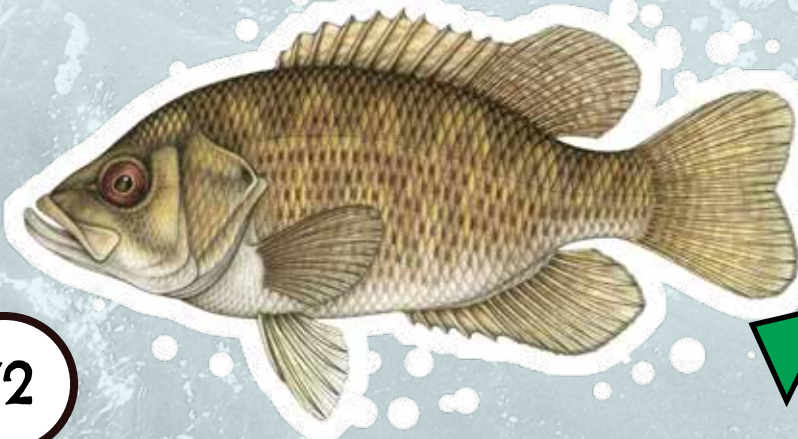

CATCH THE CATFISH!

Connect the hook and fishing pole to catch the catfish!

SEEN
IT?

BLUEGILL

Lepomis macrochirus
(Leh-po-mis mak-ro-chir-us)

LIFESPAN: 5-8 years in the wild.

HABITAT: Ohio's farm ponds, small streams, rivers, and lakes.

YOUNG: Females lay 10,000-60,000 eggs per mating season. The males protect the eggs.

HOW BIG ARE BLUEGILLS?

- 1-2 POUNDS

DID YOU KNOW?

- Bluegill are often called pan-fish because they are good to eat and fit in a cooking pan.
- They have a black spot near their ear and a streak of blue along the bottom of their mouth.
- They are the most common sunfish in Ohio.

LET'S TAKE A LOOK AT A FEW OF OHIO'S DIFFERENT SUNFISH

WHITE CRAPPIE

PUMPKINSEED

ROCK BASS

GRAB YOUR FISHING POLE!

All of these members of the sunfish family are fun to catch and eat. Have an adult take you fishing and see if you could catch one!

LARGEMOUTH BASS

SMALLMOUTH BASS