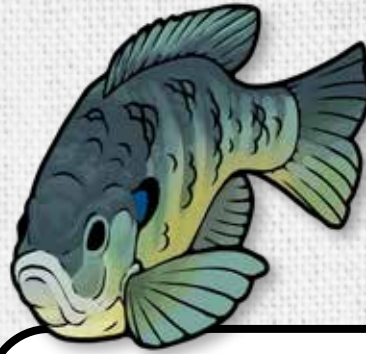

WHAT DOES A FISH LOOK LIKE?

Draw a fish using what you learned in the “What Makes Fish Unique” Section!

SEEN
IT?

CHANNEL CATFISH

Ictalurus punctatus
(ick-tal-ur-us punk-tat-us)

LIFESPAN: Up to 30 years in the wild!

HABITAT: Ohio's large streams, rivers, and lakes. They nest along riverbanks or in muskrat burrows.

YOUNG: Females lay large jellylike masses of 8,000-15,000 eggs.

HOW BIG ARE CHANNEL CATFISH?

- 2-10 pounds, up to 37 pounds!

CATCH THE CATFISH!

Connect the hook and fishing pole to catch the catfish!

SEEN
IT?

BLUEGILL

Lepomis macrochirus
(Leh-po-mis mak-ro-chir-us)

LIFESPAN: 5-8 years in the wild.

HABITAT: Ohio's farm ponds, small streams, rivers, and lakes.

YOUNG: Females lay 10,000-60,000 eggs per mating season. The males protect the eggs.

HOW BIG ARE BLUEGILLS?

- 1-2 POUNDS

DID YOU KNOW?

- Bluegill are often called pan-fish because they are good to eat and fit in a cooking pan.
- They have a black spot near their ear and a streak of blue along the bottom of their mouth.
- They are the most common sunfish in Ohio.