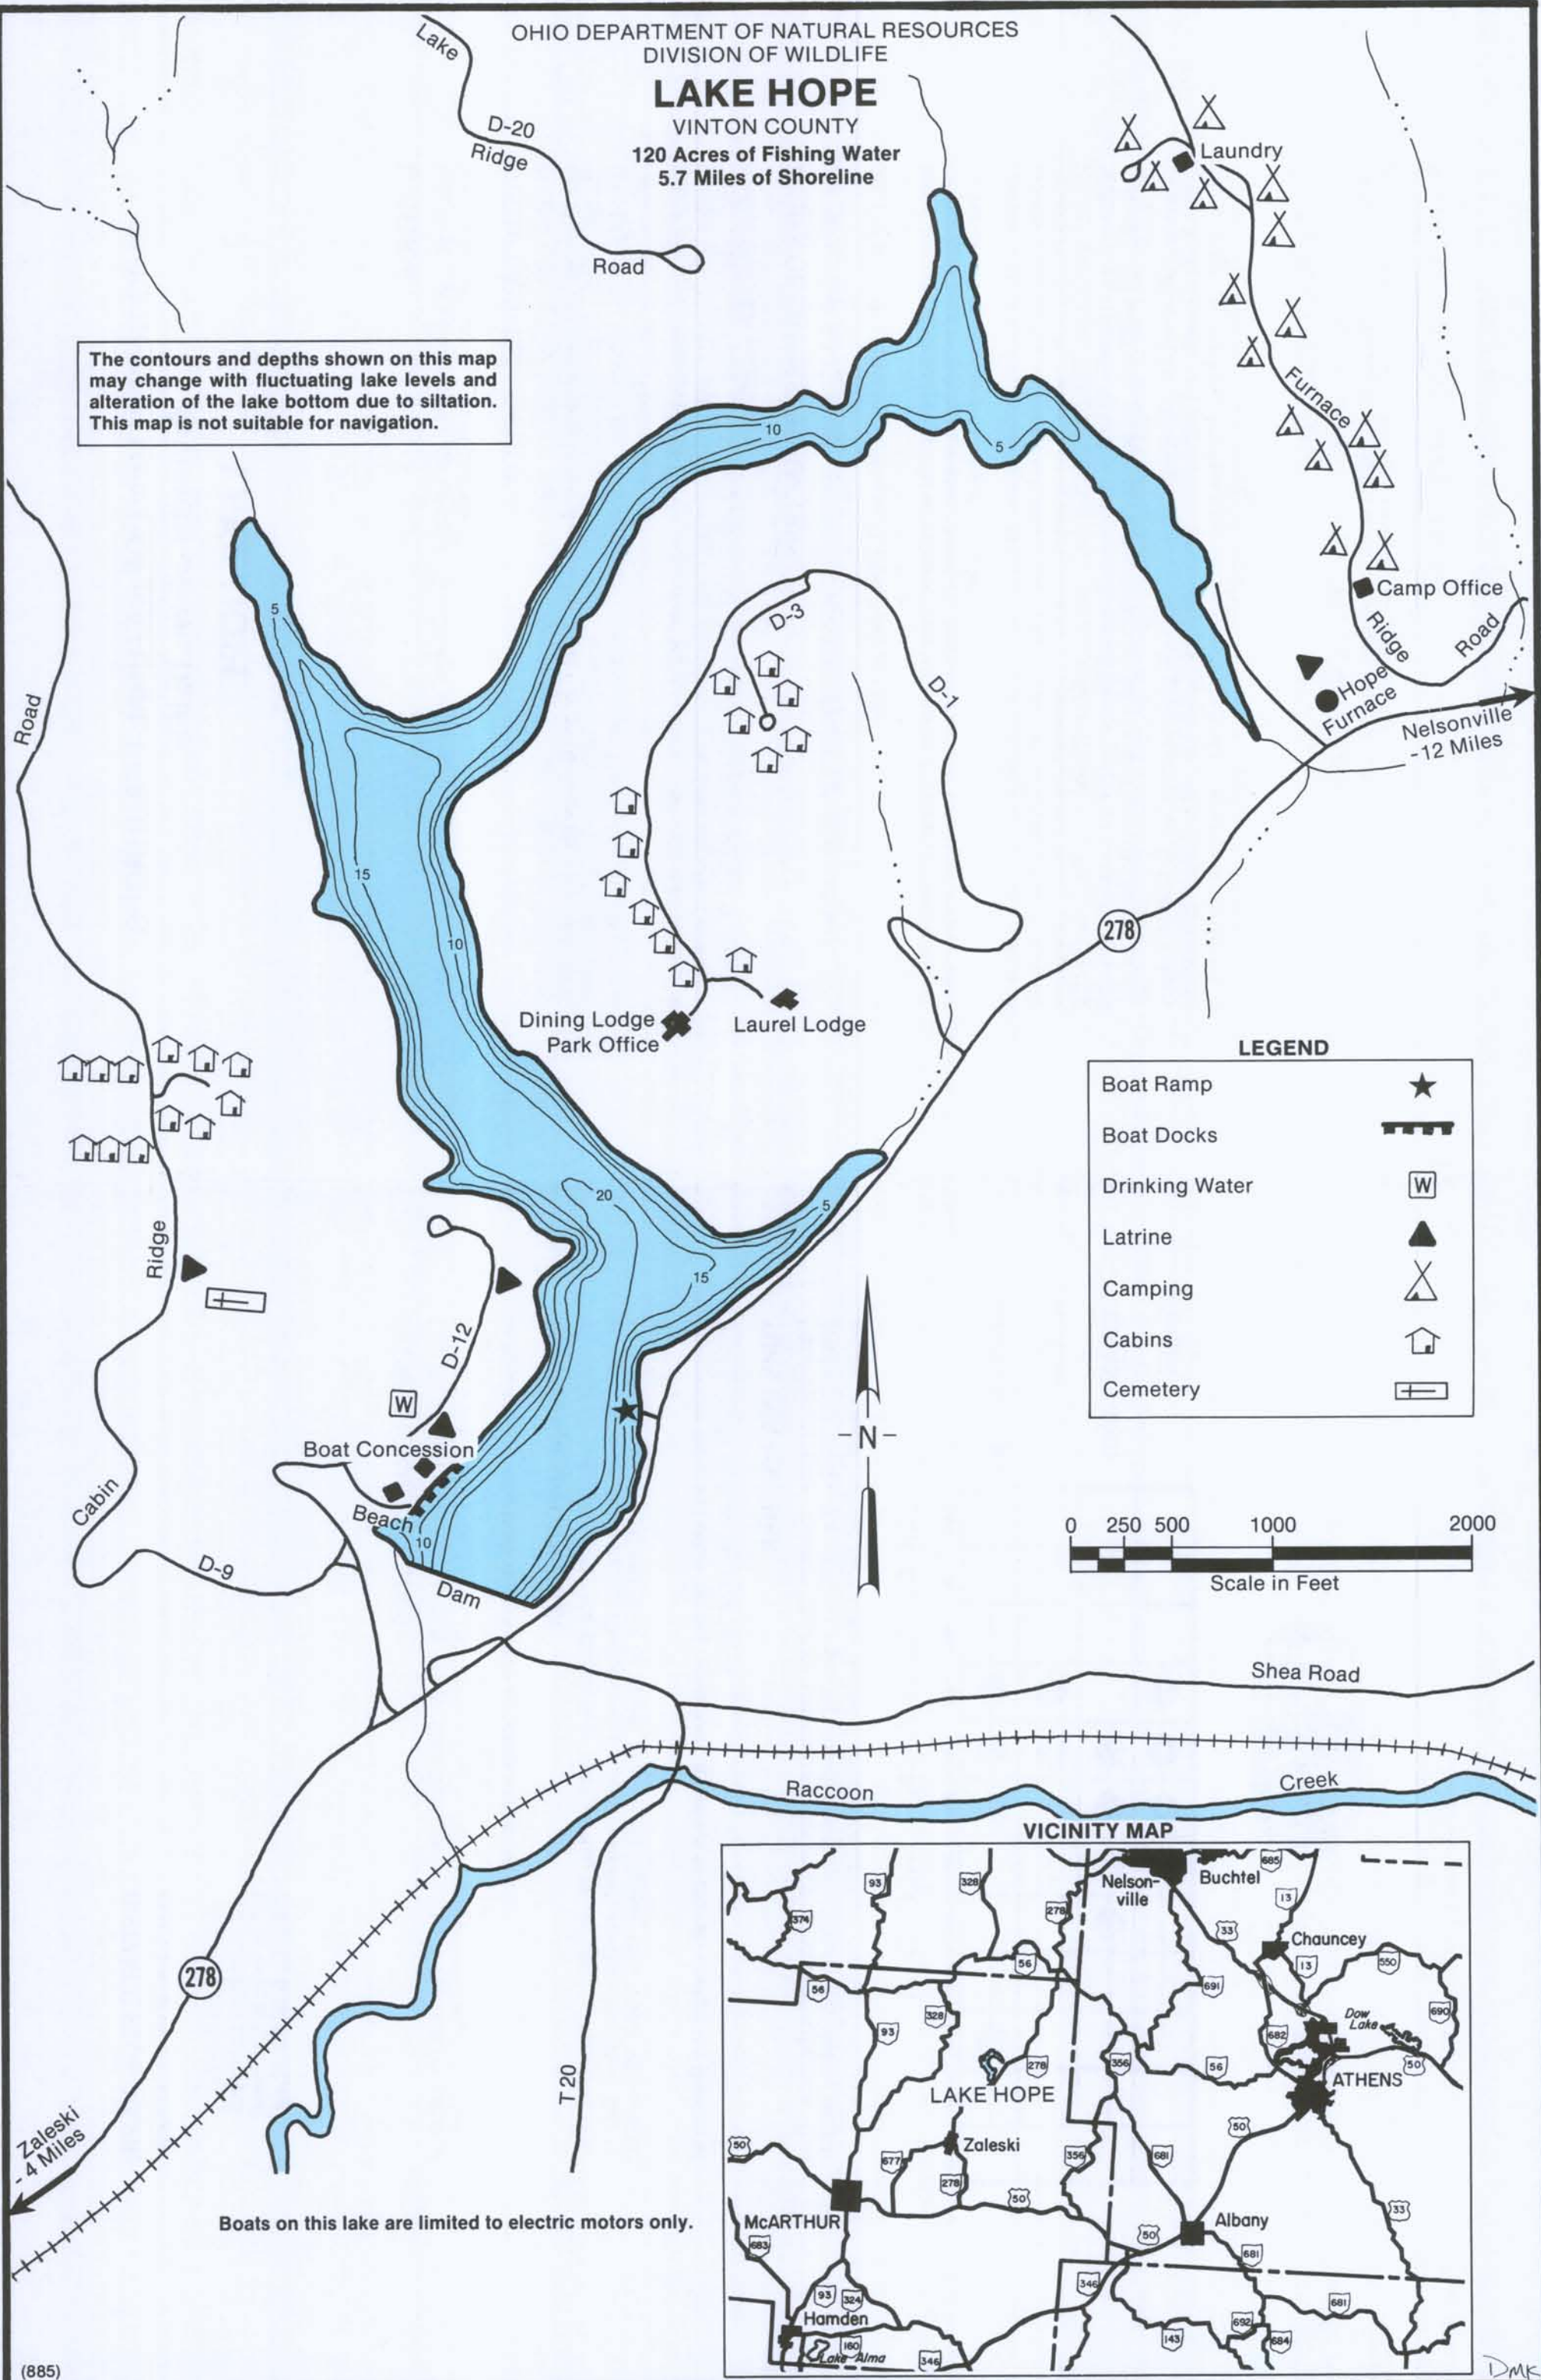

# LAKE HOPE

VINTON COUNTY  
120 Acres of Fishing Water  
5.7 Miles of Shoreline

The contours and depths shown on this map may change with fluctuating lake levels and alteration of the lake bottom due to siltation. This map is not suitable for navigation.

**LEGEND**

Boat Ramp	★
Boat Docks	▬▬▬
Drinking Water	W
Latrine	▲
Camping	△
Cabins	🏠
Cemetery	⊕

Boats on this lake are limited to electric motors only.