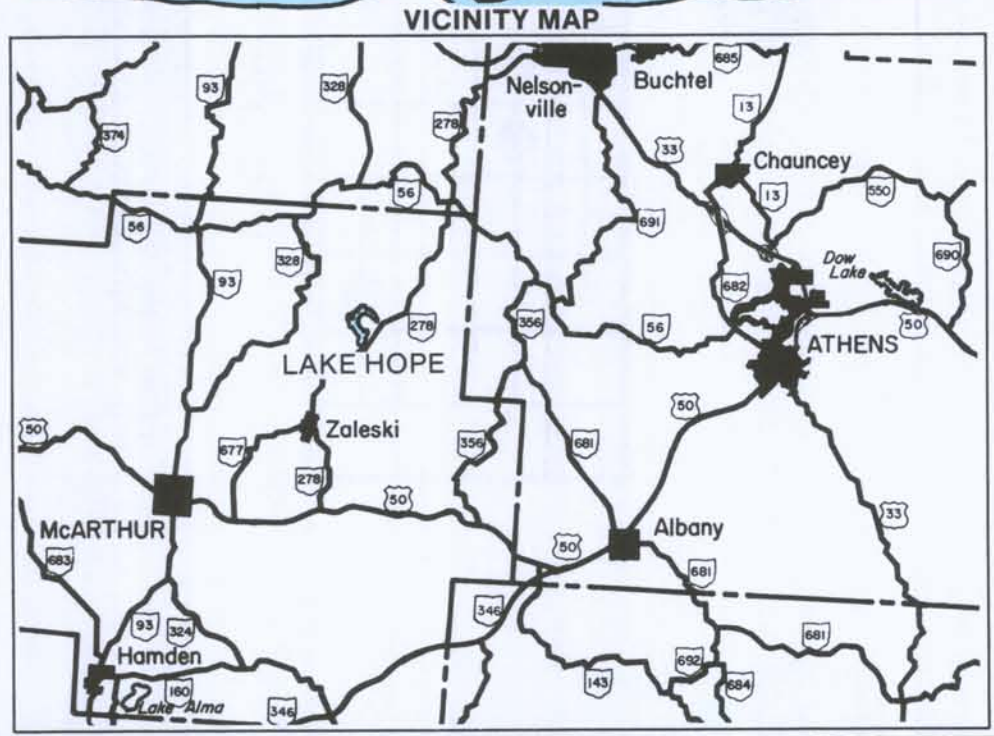

# LAKE HOPE

VINTON COUNTY  
120 Acres of Fishing Water  
5.7 Miles of Shoreline

The contours and depths shown on this map may change with fluctuating lake levels and alteration of the lake bottom due to siltation. This map is not suitable for navigation.

**LEGEND**

Boat Ramp	★
Boat Docks	▬▬▬
Drinking Water	W
Latrine	▲
Camping	△
Cabins	🏠
Cemetery	⊕

Boats on this lake are limited to electric motors only.