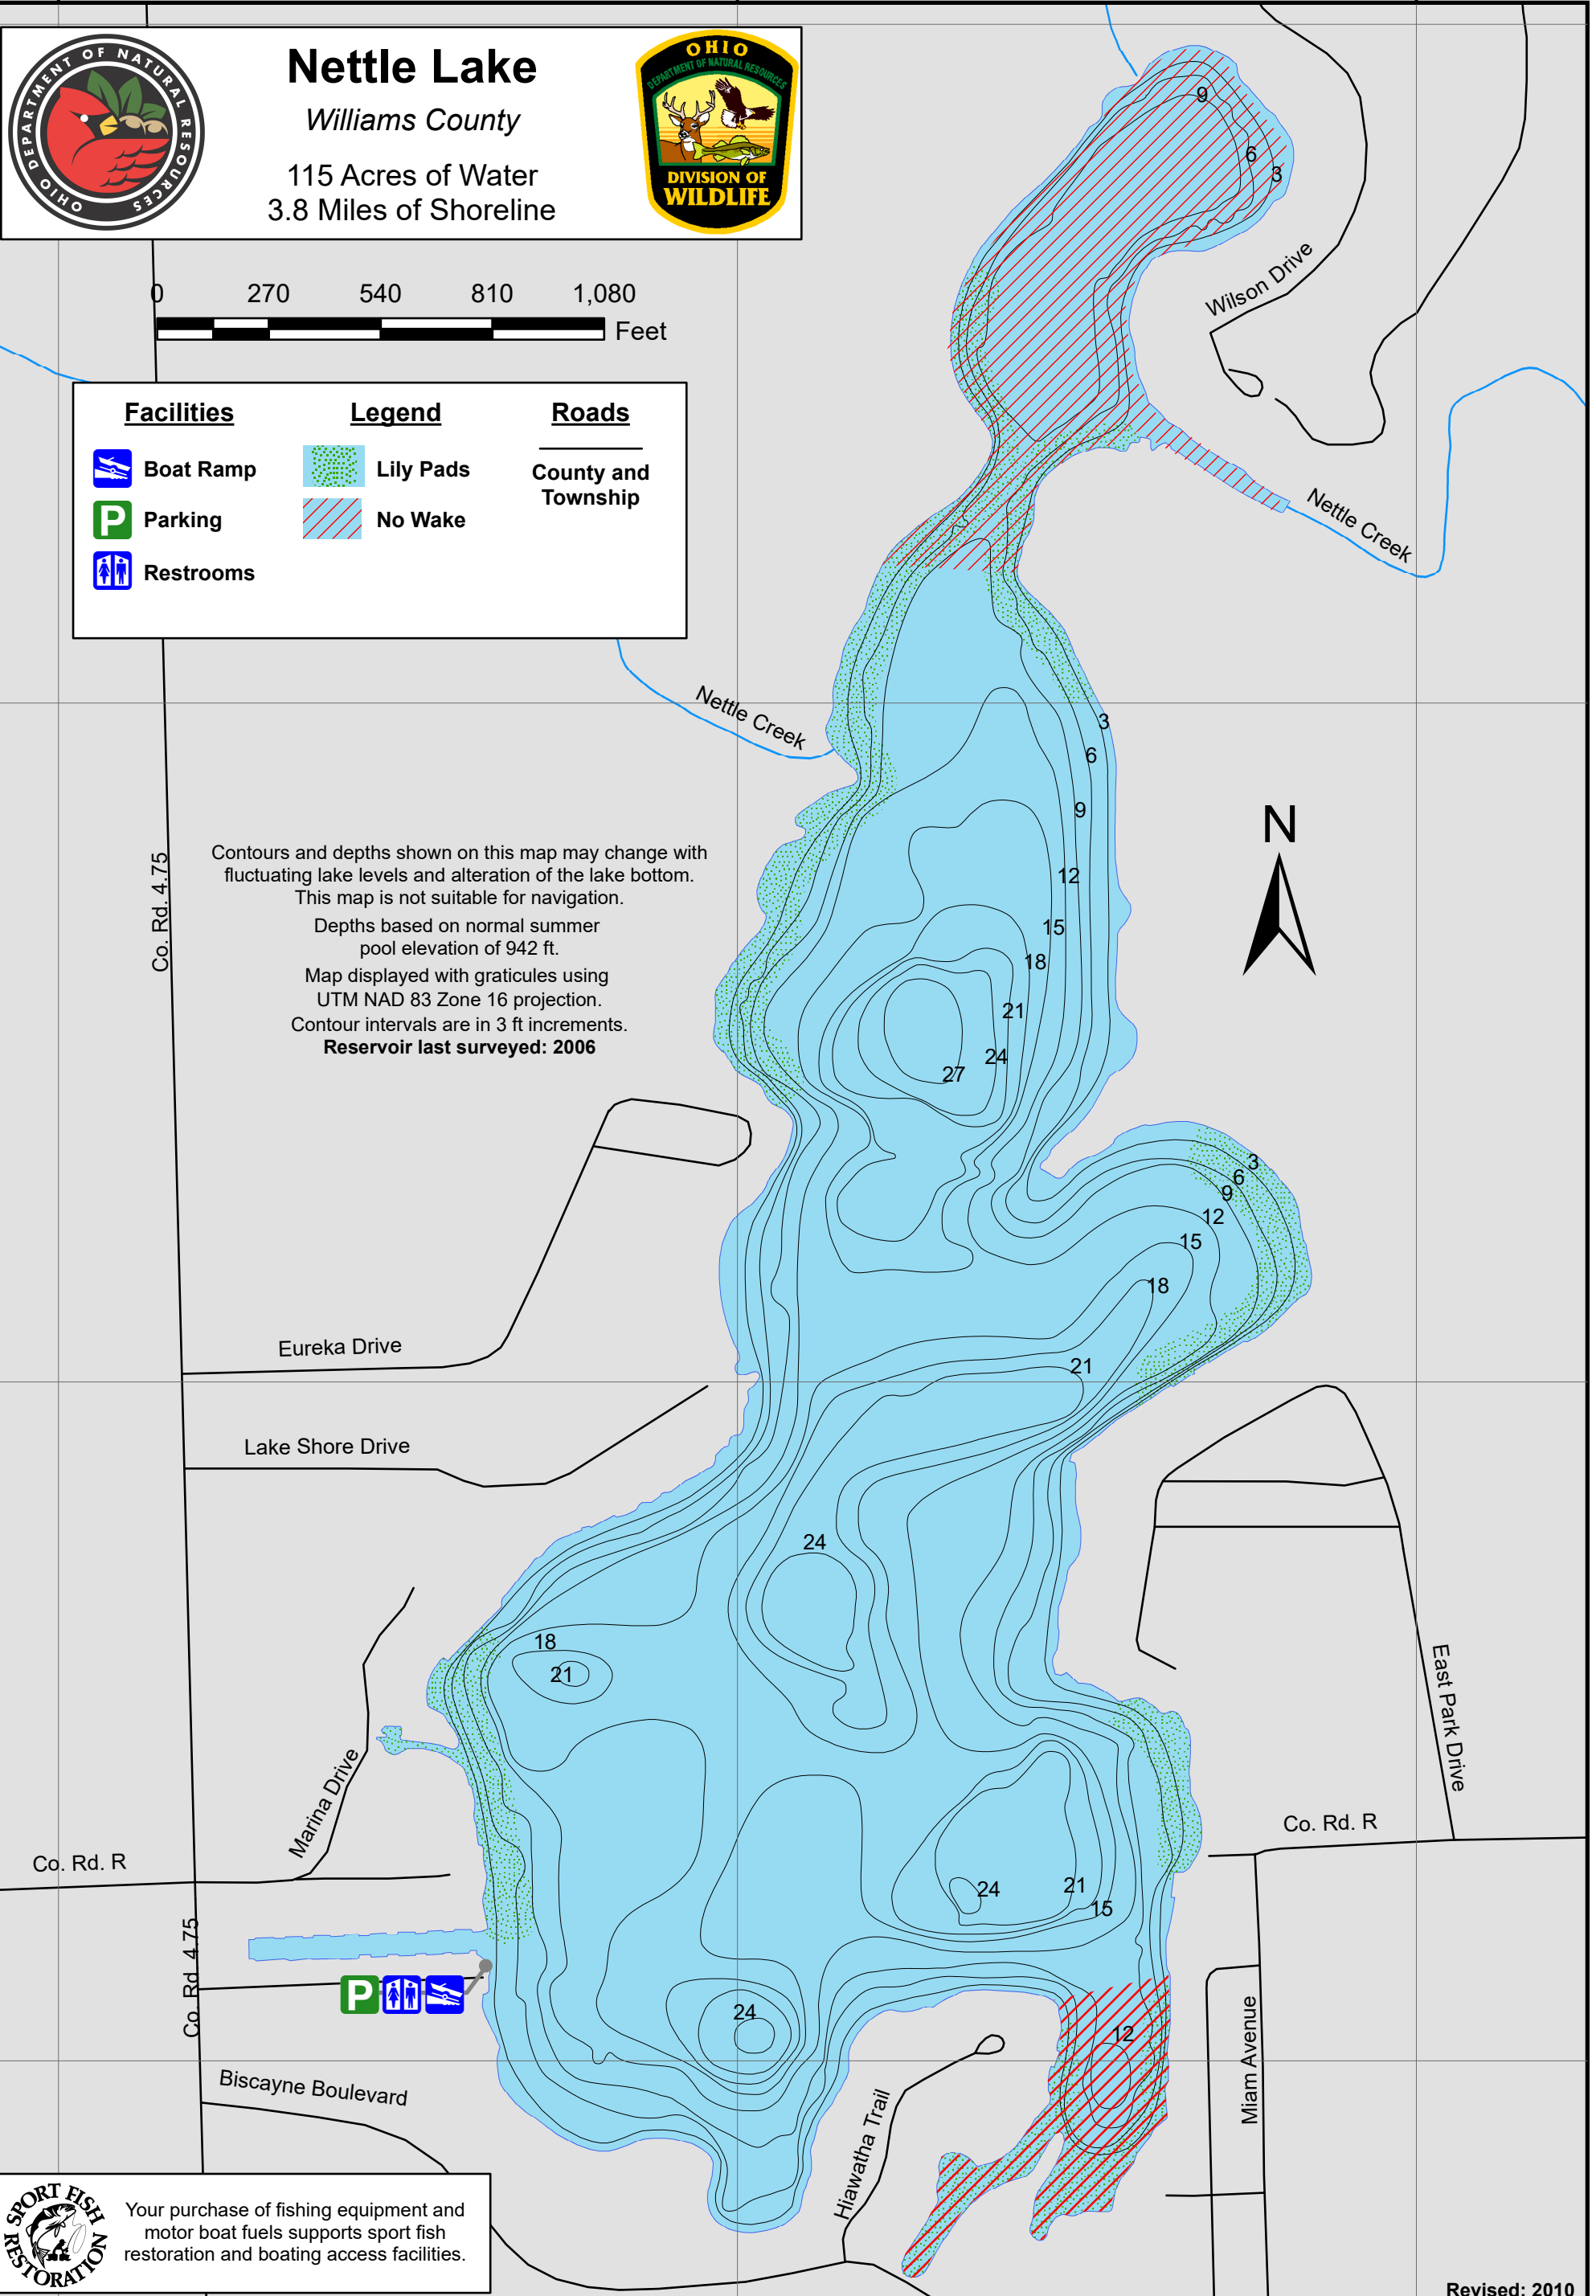

688600 689100 689600

4618001

4617501

4617001

4616501

Nettle Lake

Williams County

115 Acres of Water
3.8 Miles of Shoreline

Facilities	Legend	Roads
Boat Ramp	Lily Pads	County and Township
Parking	No Wake	
Restrooms		

Contours and depths shown on this map may change with fluctuating lake levels and alteration of the lake bottom. This map is not suitable for navigation. Depths based on normal summer pool elevation of 942 ft. Map displayed with graticules using UTM NAD 83 Zone 16 projection. Contour intervals are in 3 ft increments. **Reservoir last surveyed: 2006**

Your purchase of fishing equipment and motor boat fuels supports sport fish restoration and boating access facilities.

Revised: 2010

Nettle Lake Fishing Map