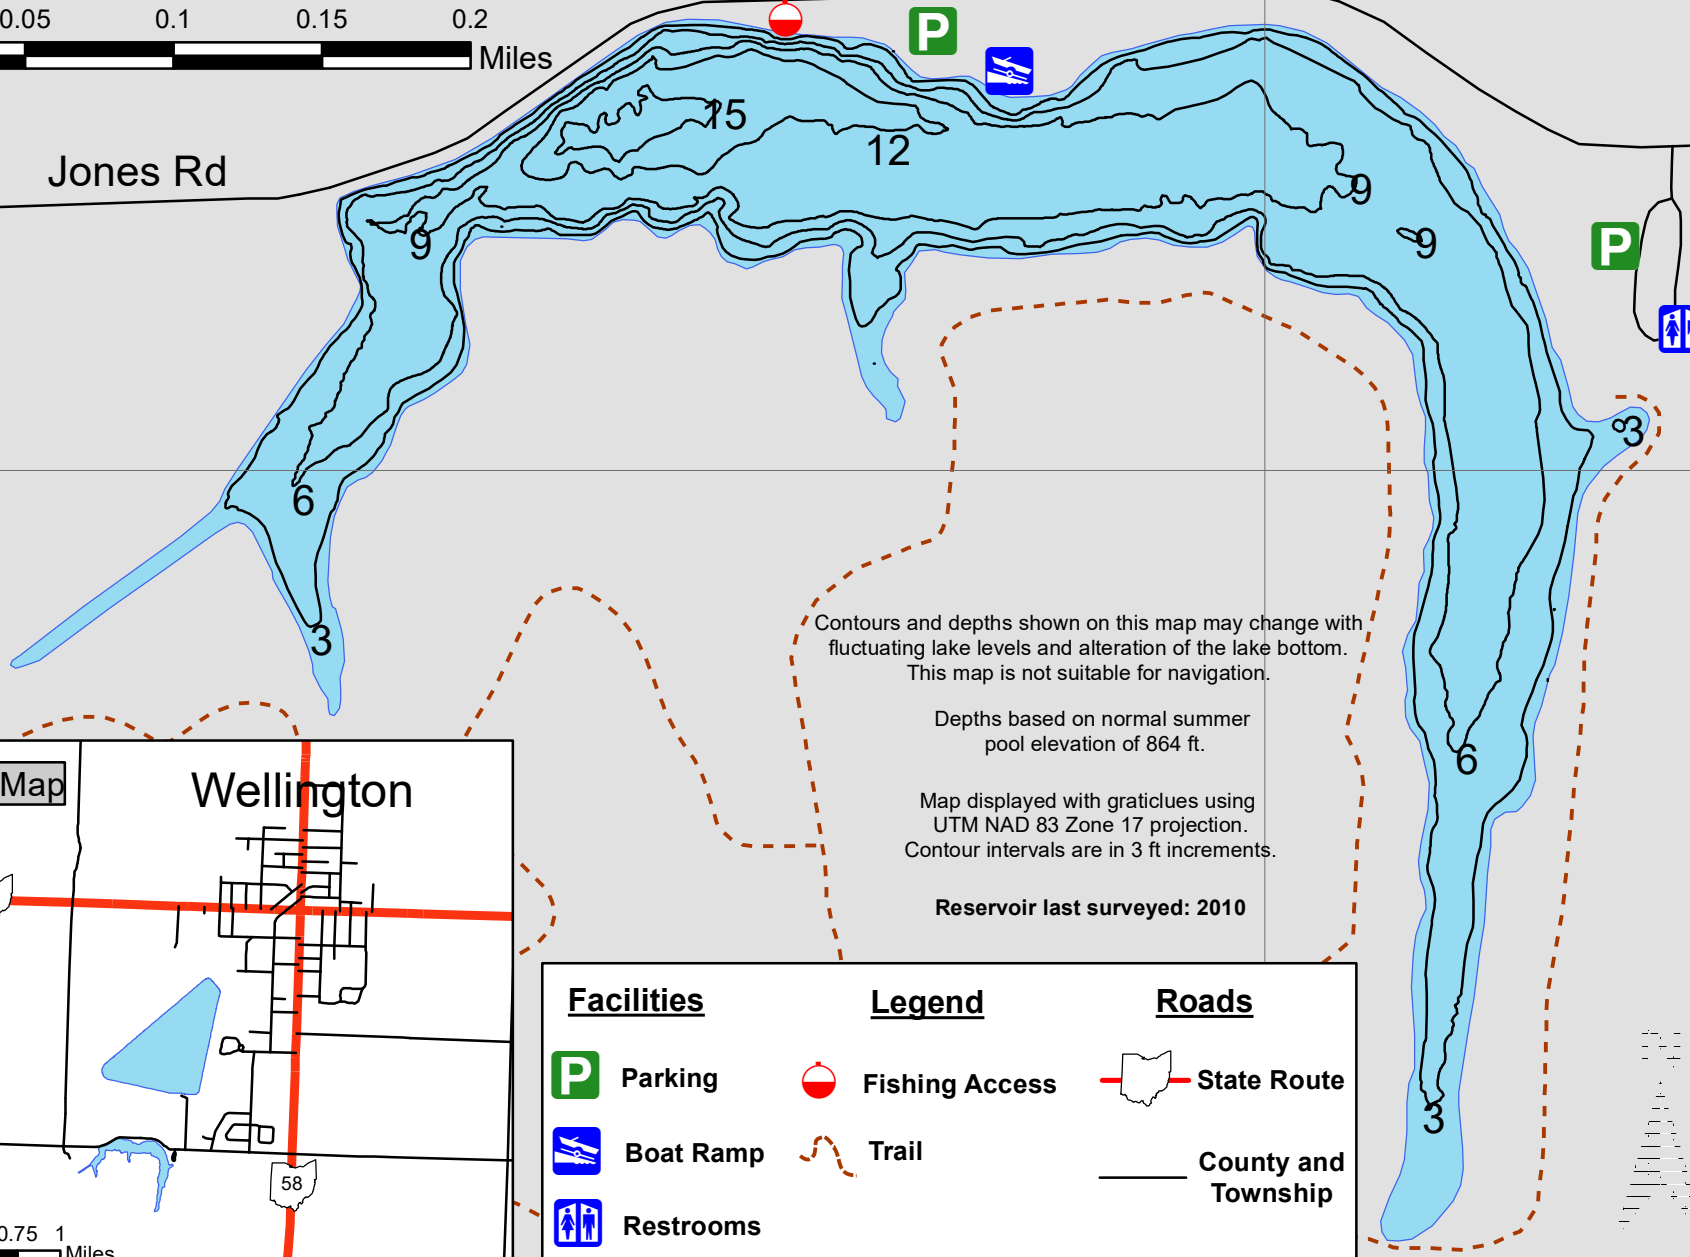

# Wellington South Reservoir

Lorain County

27 Acres of Water  
2 Miles of Shoreline

Your purchase of fishing equipment and motor boat fuels supports sport fish restoration and boating access facilities.

Jones Rd

4566000

900000

Contours and depths shown on this map may change with fluctuating lake levels and alteration of the lake bottom. This map is not suitable for navigation.

Depths based on normal summer pool elevation of 864 ft.

Map displayed with graticules using UTM NAD 83 Zone 17 projection. Contour intervals are in 3 ft increments.

Reservoir last surveyed: 2010

Facilities	Legend	Roads
Parking	Fishing Access	State Route
Boat Ramp	Trail	County and Township
Restrooms		

Wellington South Reservoir Fishing Map