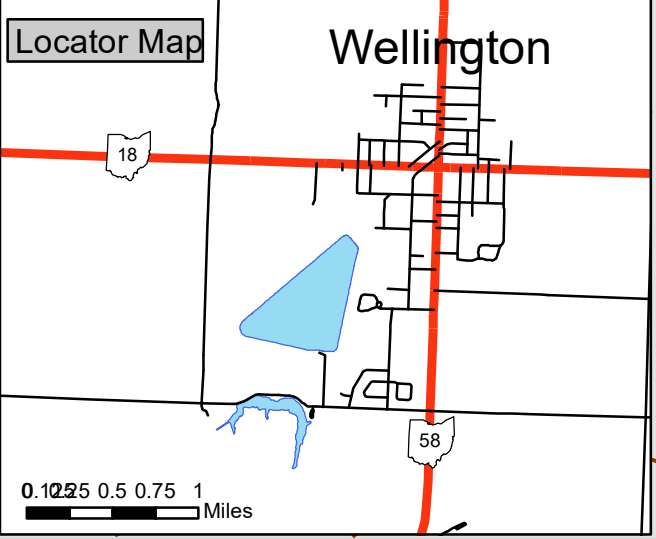

# Wellington South Reservoir

Lorain County

27 Acres of Water  
2 Miles of Shoreline

Your purchase of fishing equipment and motor boat fuels supports sport fish restoration and boating access facilities.

Jones Rd

4566000

900000

Contours and depths shown on this map may change with fluctuating lake levels and alteration of the lake bottom. This map is not suitable for navigation.

Depths based on normal summer pool elevation of 864 ft.

Map displayed with graticules using UTM NAD 83 Zone 17 projection. Contour intervals are in 3 ft increments.

Reservoir last surveyed: 2010

Facilities	Legend	Roads
Parking	Fishing Access	State Route
Boat Ramp	Trail	County and Township
Restrooms		

Wellington South Reservoir Fishing Map