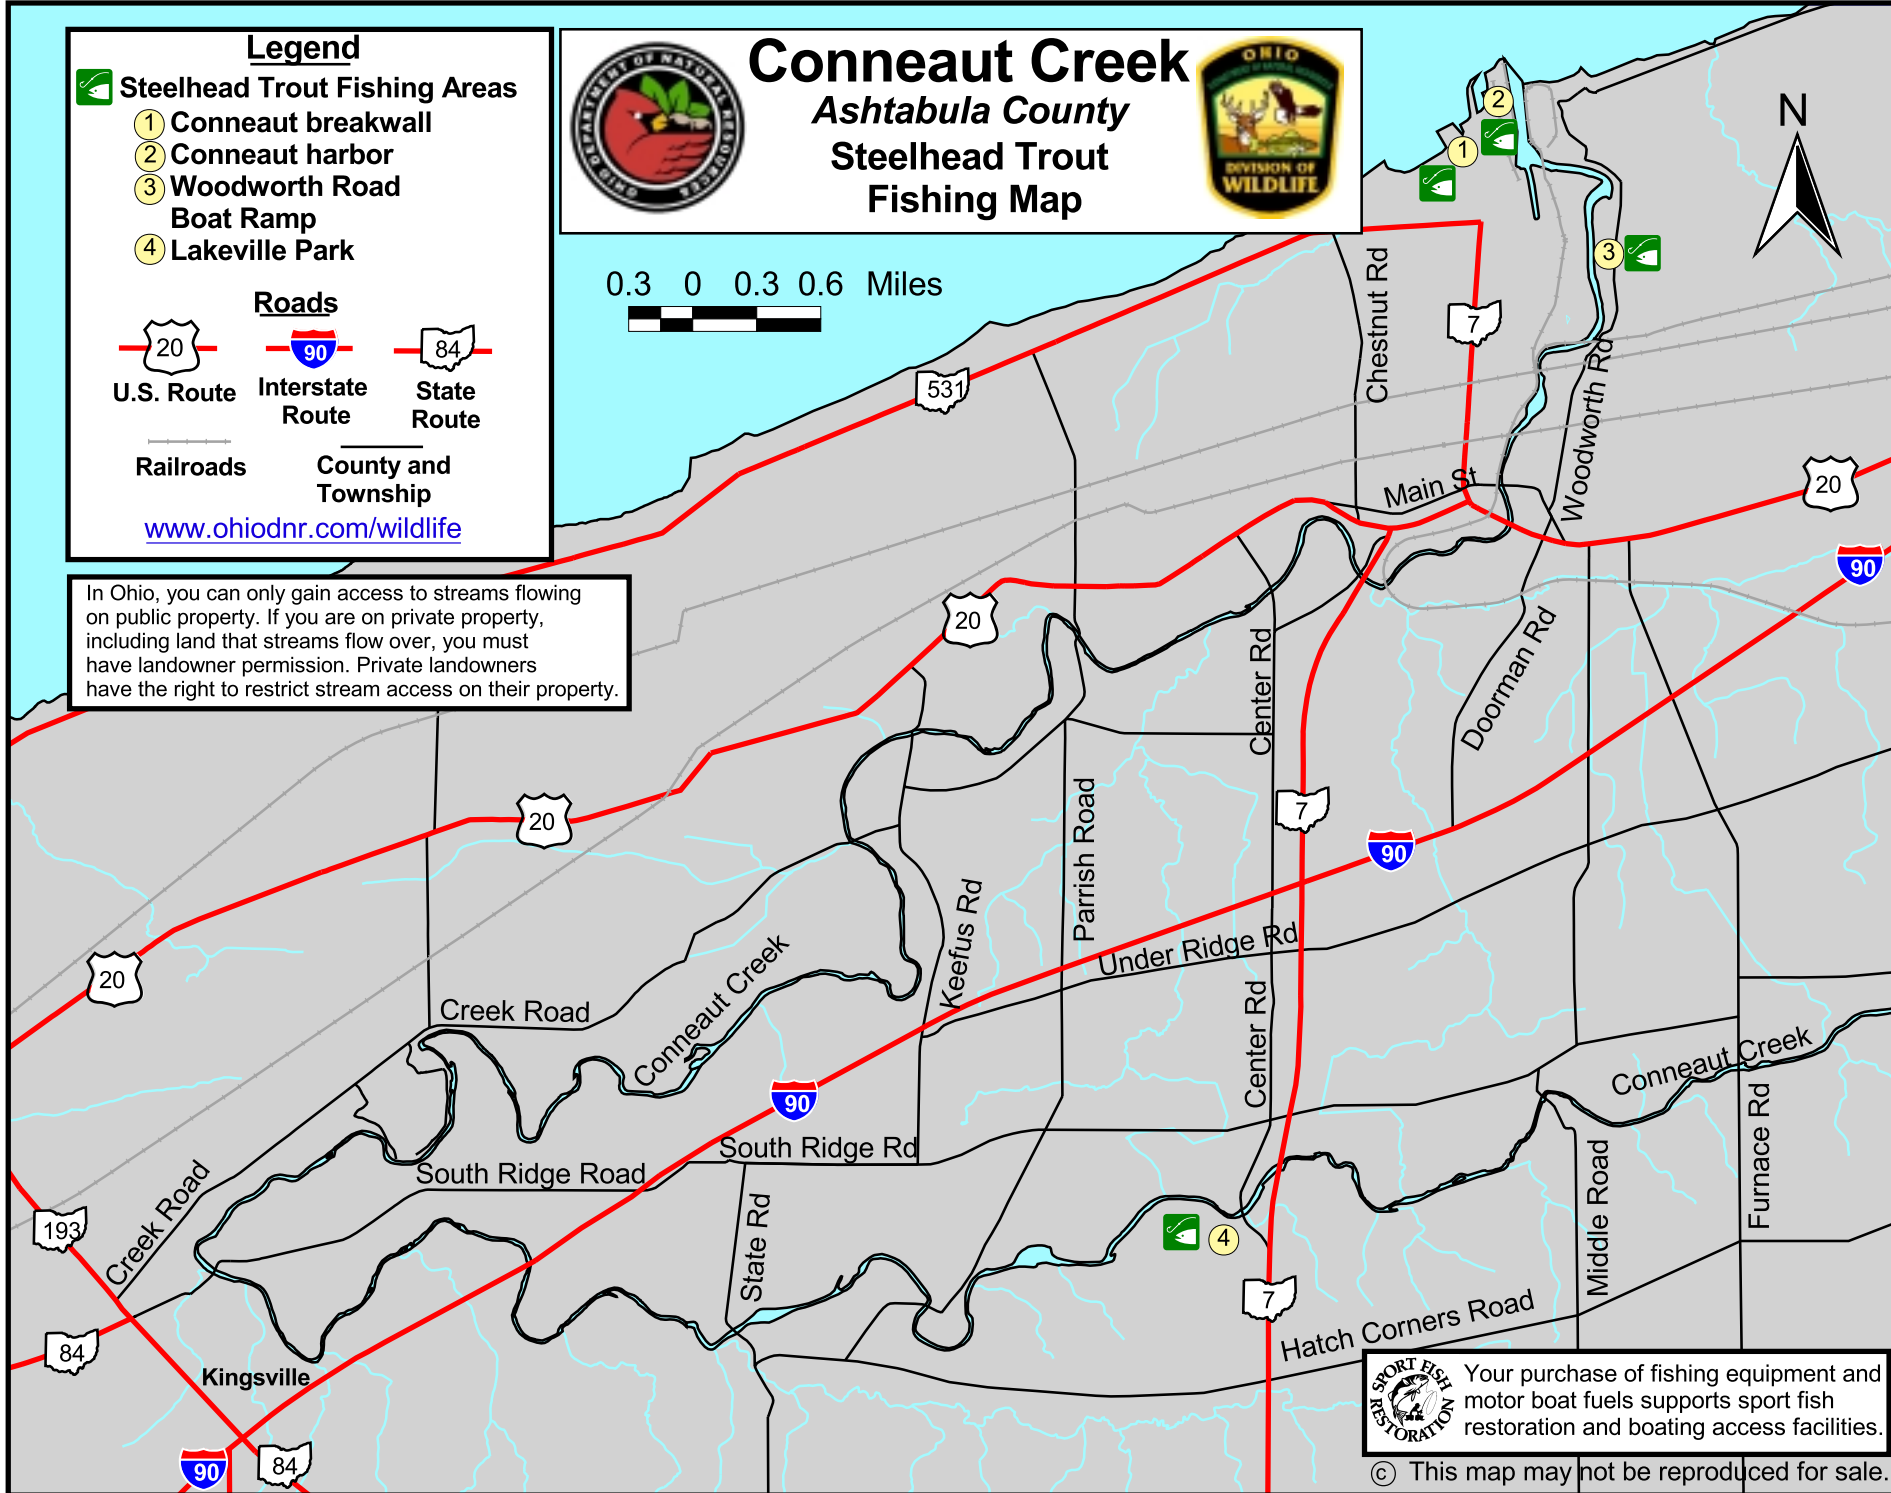

Legend

- Steelhead Trout Fishing Areas
- ① Conneaut breakwall
- ② Conneaut harbor
- ③ Woodward Road Boat Ramp
- ④ Lakeville Park

Roads

- U.S. Route
- Interstate Route
- State Route

- Railroads
- County and Township

www.ohiodnr.com/wildlife

In Ohio, you can only gain access to streams flowing on public property. If you are on private property, including land that streams flow over, you must have landowner permission. Private landowners have the right to restrict stream access on their property.

Conneaut Creek

Ashtabula County

Steelhead Trout Fishing Map

0.3 0 0.3 0.6 Miles

Your purchase of fishing equipment and motor boat fuels supports sport fish restoration and boating access facilities.
 © This map may not be reproduced for sale.

Conneaut Creek Steelhead Trout Fishing Map