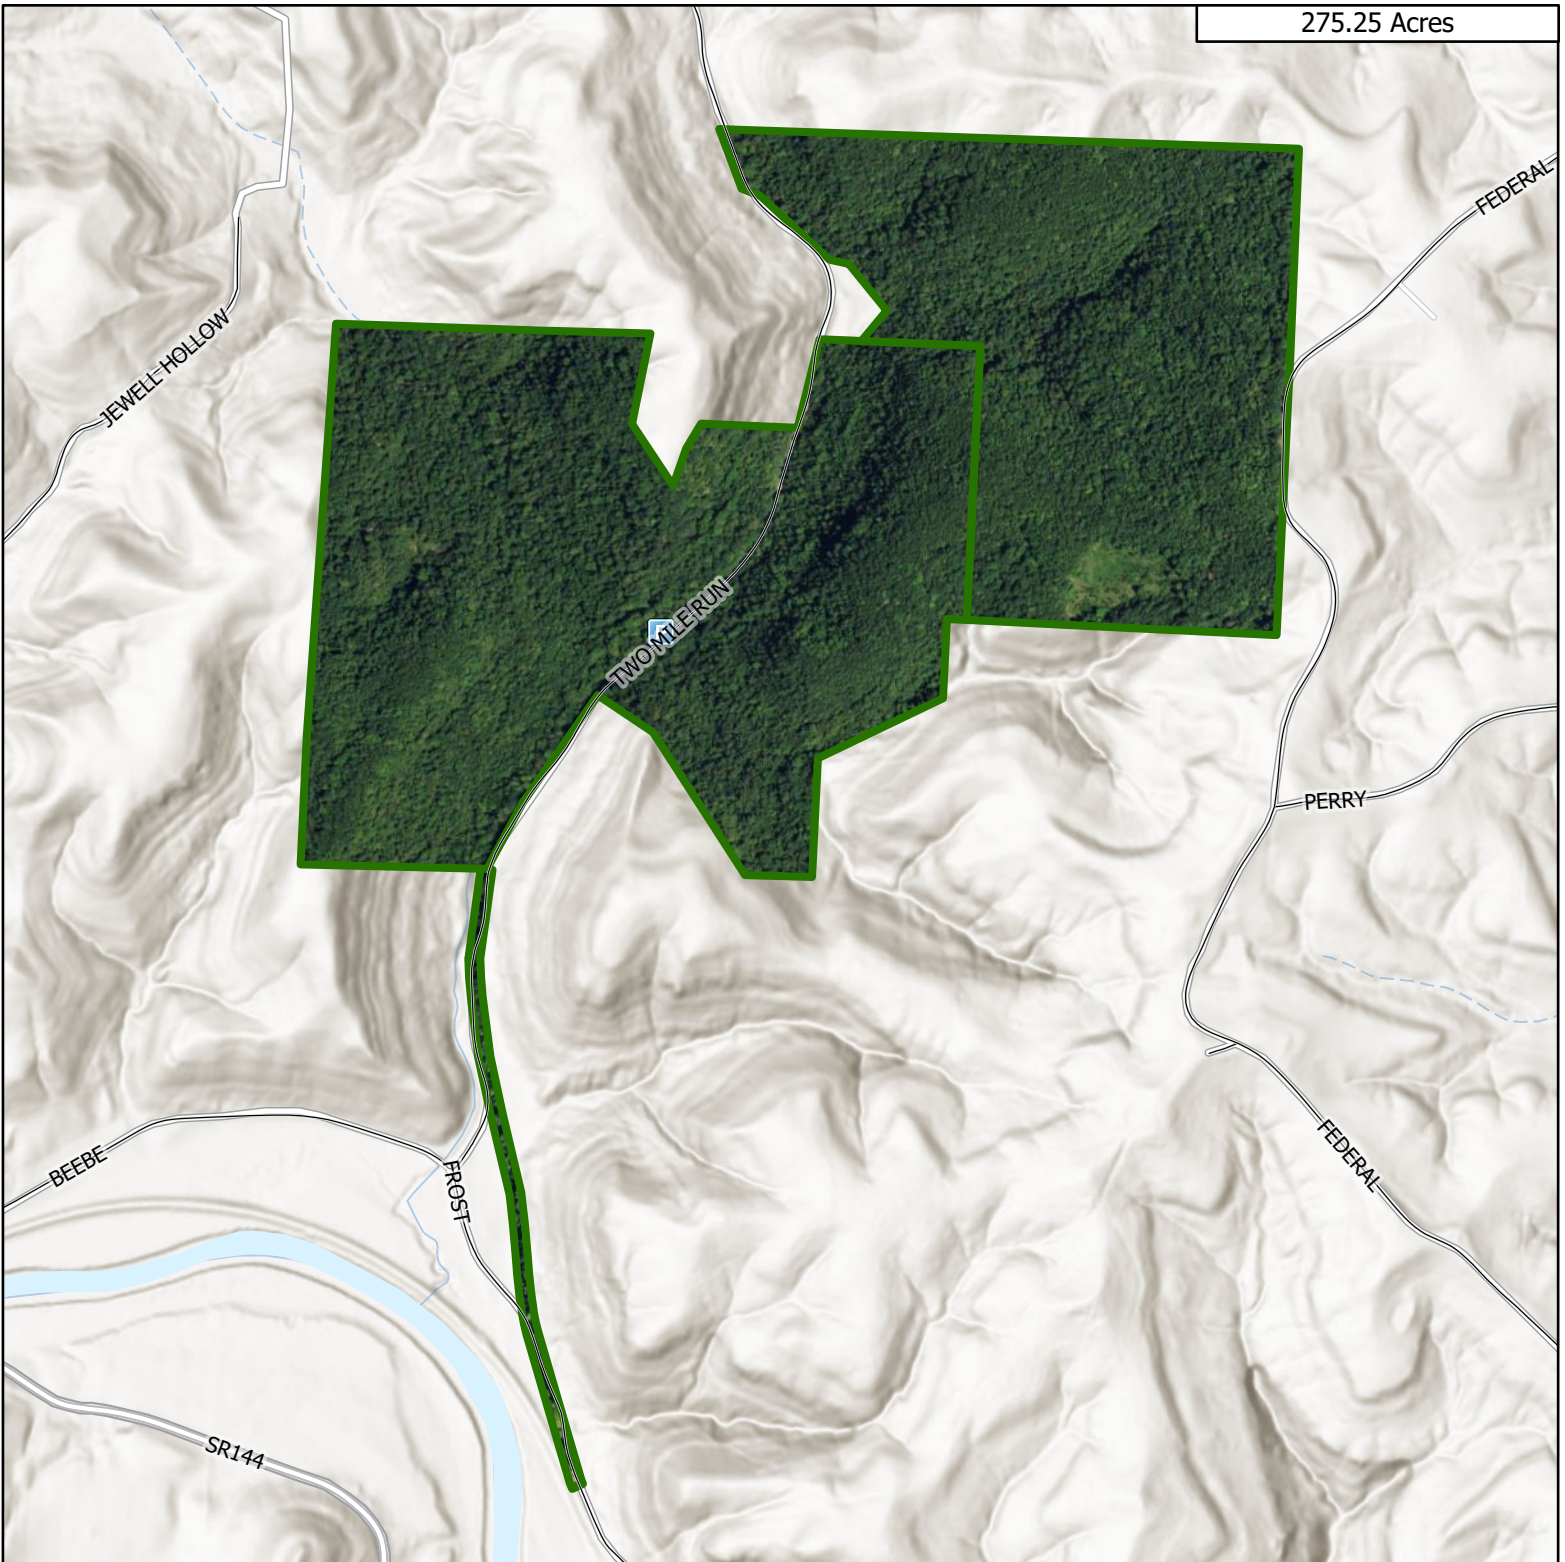

# ACADIA CLIFFS WILDLIFE AREA

275.25 Acres

Date Published: 5/13/2022

- Parking Area
- State
- Municipal and County Roads
- Wildlife Area Road
- Wildlife Area Boundary