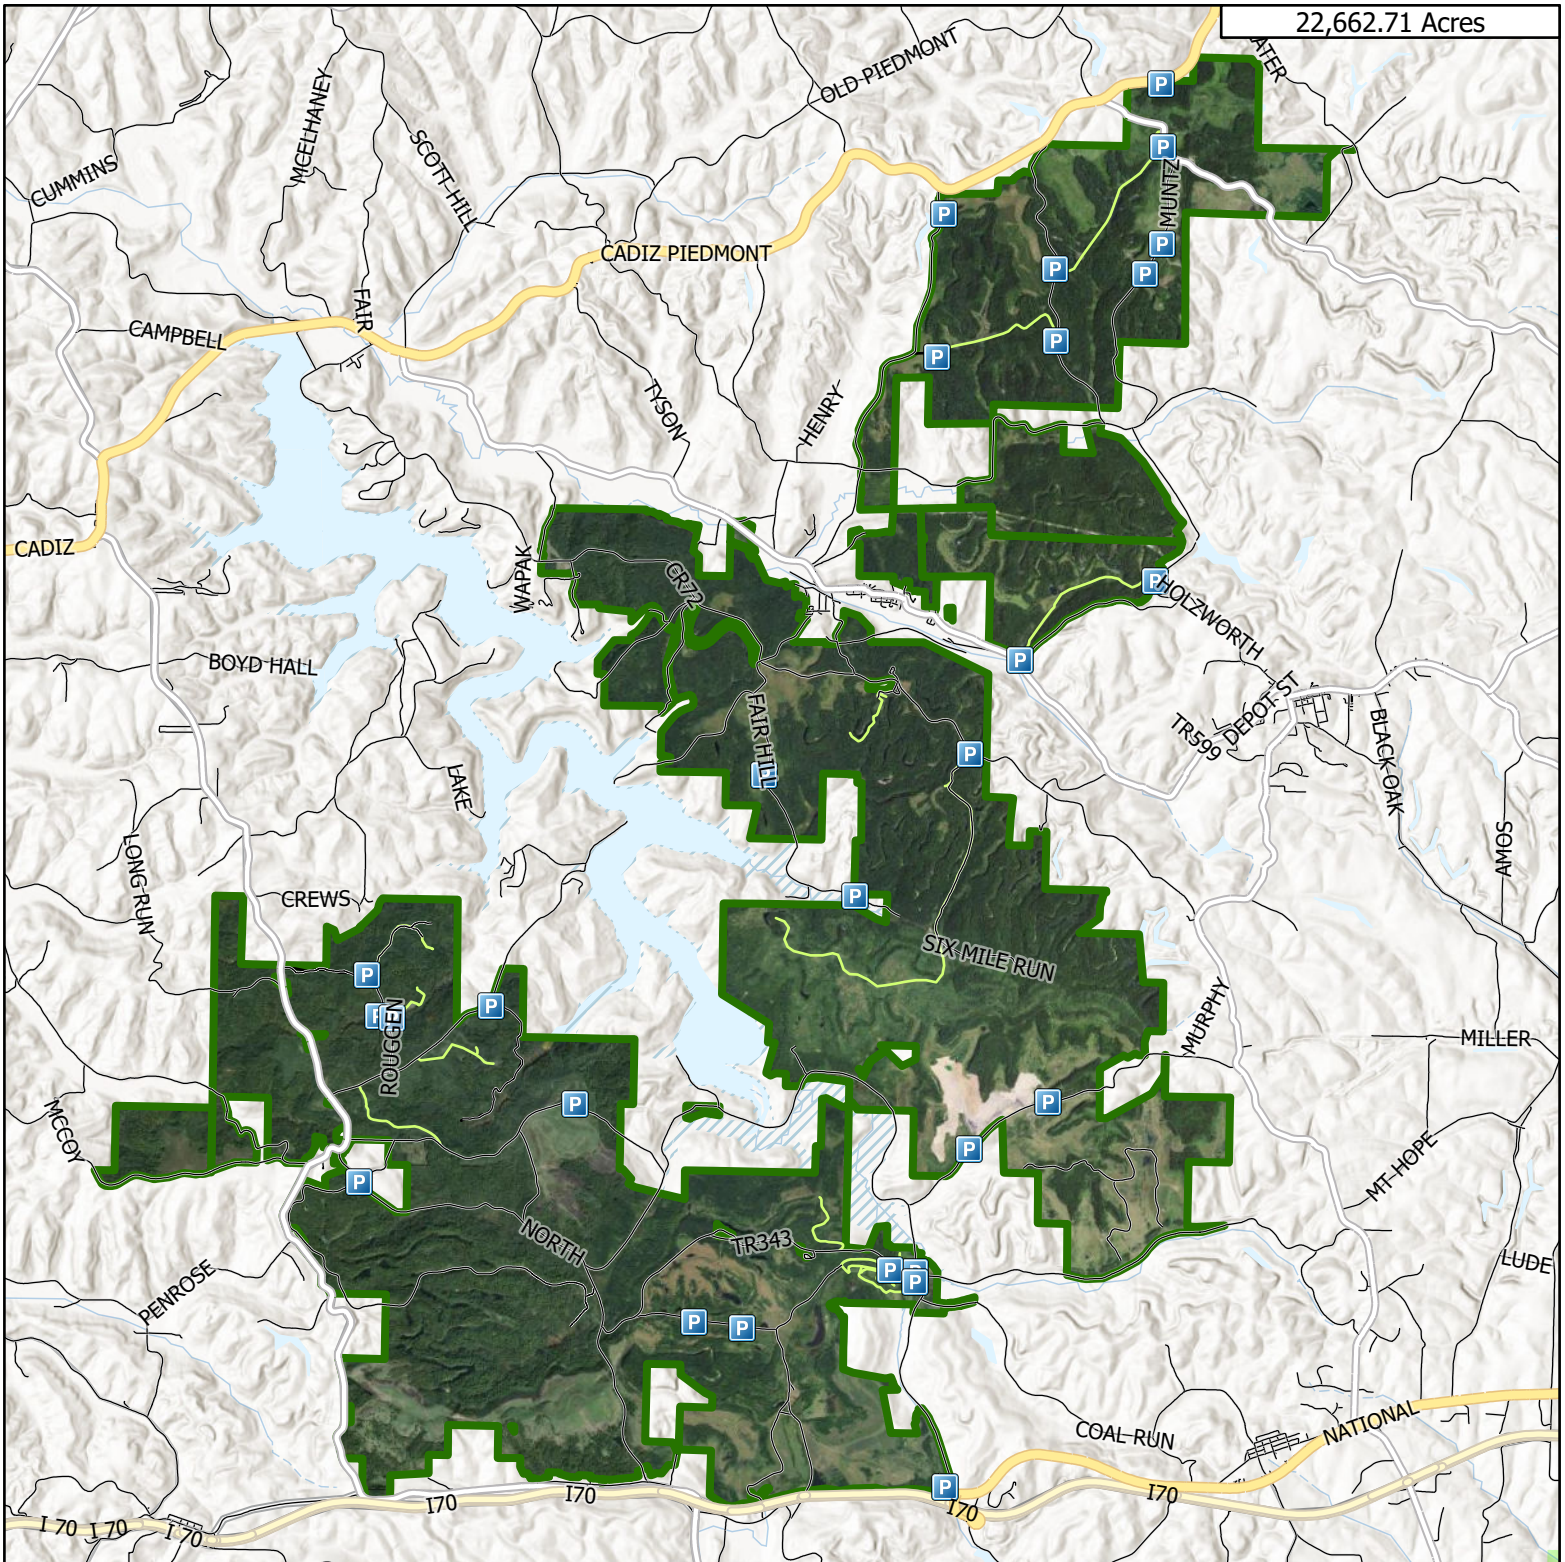

# EGYPT VALLEY & JOCKEY HOLLOW WILDLIFE AREAS

22,662.71 Acres

- Parking Area
- Municipal and County Roads
- Trail
- Wildlife Area Road
- US Routes
- Wildlife Area Boundary
- Interstate
- ODNR Lands
- State
- Campsite

Date Published: 5/3/2022

0 1 2 4 Miles

N