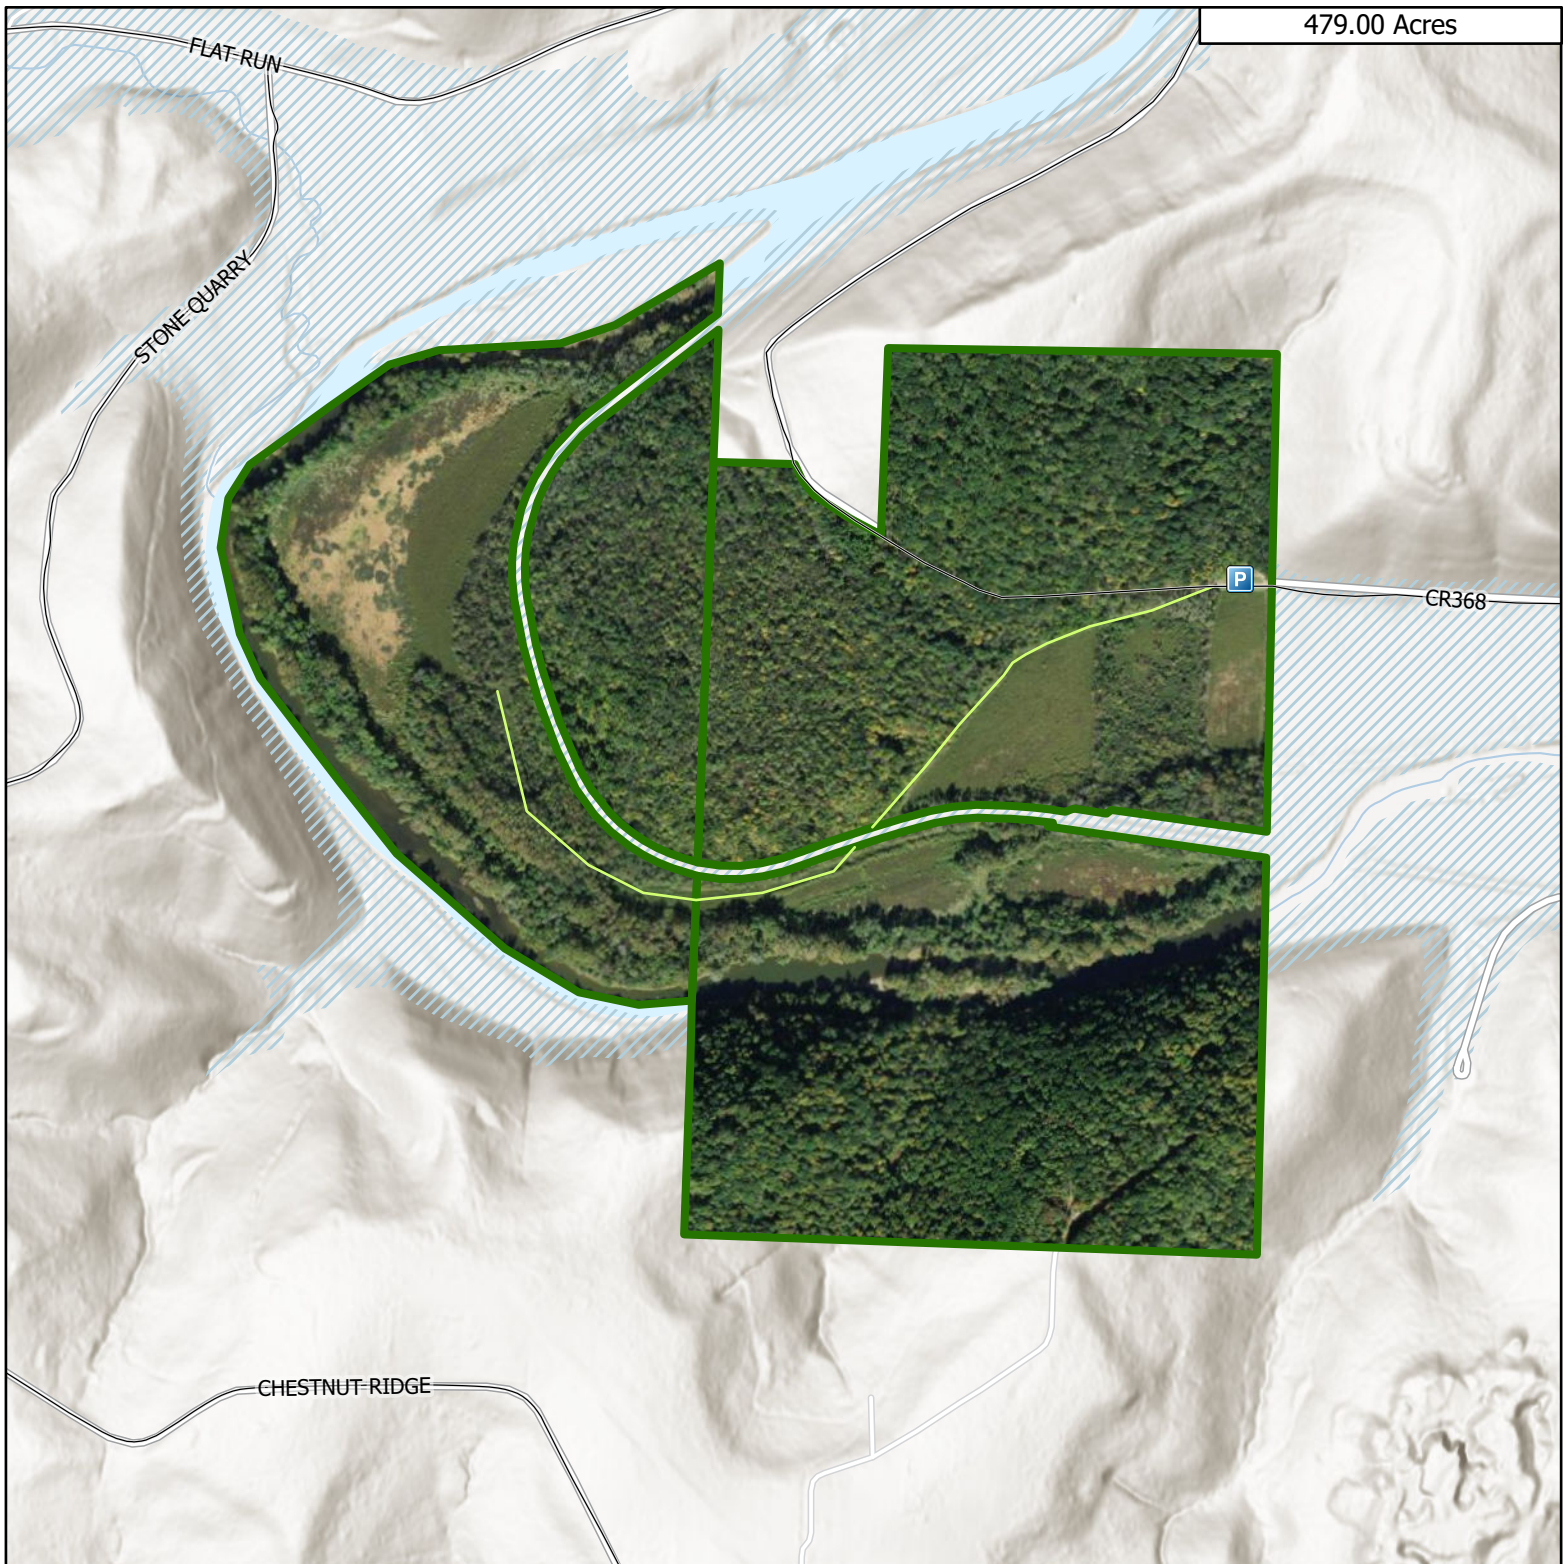

MOHICAN RIVER WILDLIFE AREA

479.00 Acres

-  Parking Area
-  Trail
-  Municipal and County Roads
-  Wildlife Area Road
-  Wildlife Area Boundary

Date Published: 5/16/2022