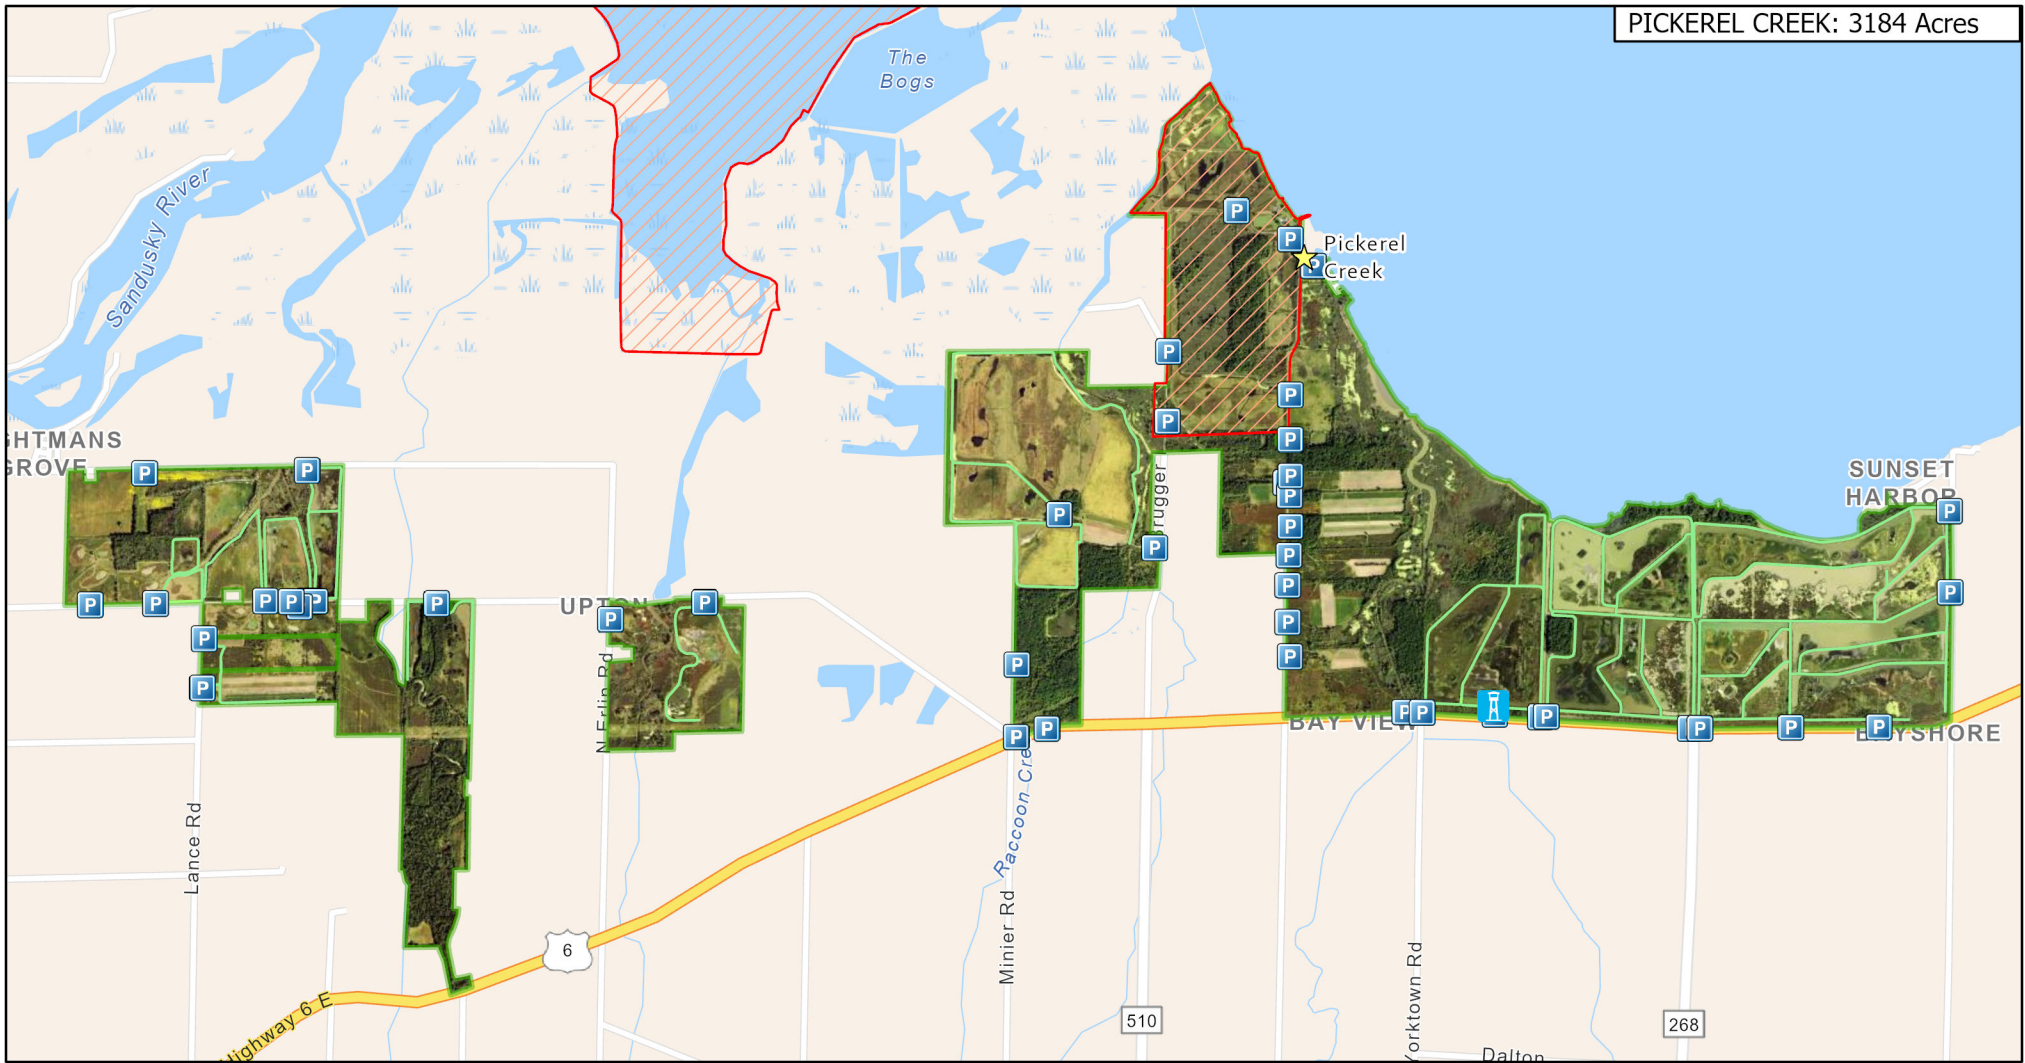

# PICKEREL CREEK WILDLIFE AREA

PICKEREL CREEK: 3184 Acres

- ★ Wildlife Area Headquarters
- 🚰 Observation Deck
- 🅑 Parking Area
- Trail
- DOW Trails
- ▨ Refuge Area
- ▭ Division of Wildlife

Visit us on the web  
**WILDOHIO.GOV**  
 For General Information  
**1-800-WILDLIFE**  
 Download the  
**HuntFish OH App**