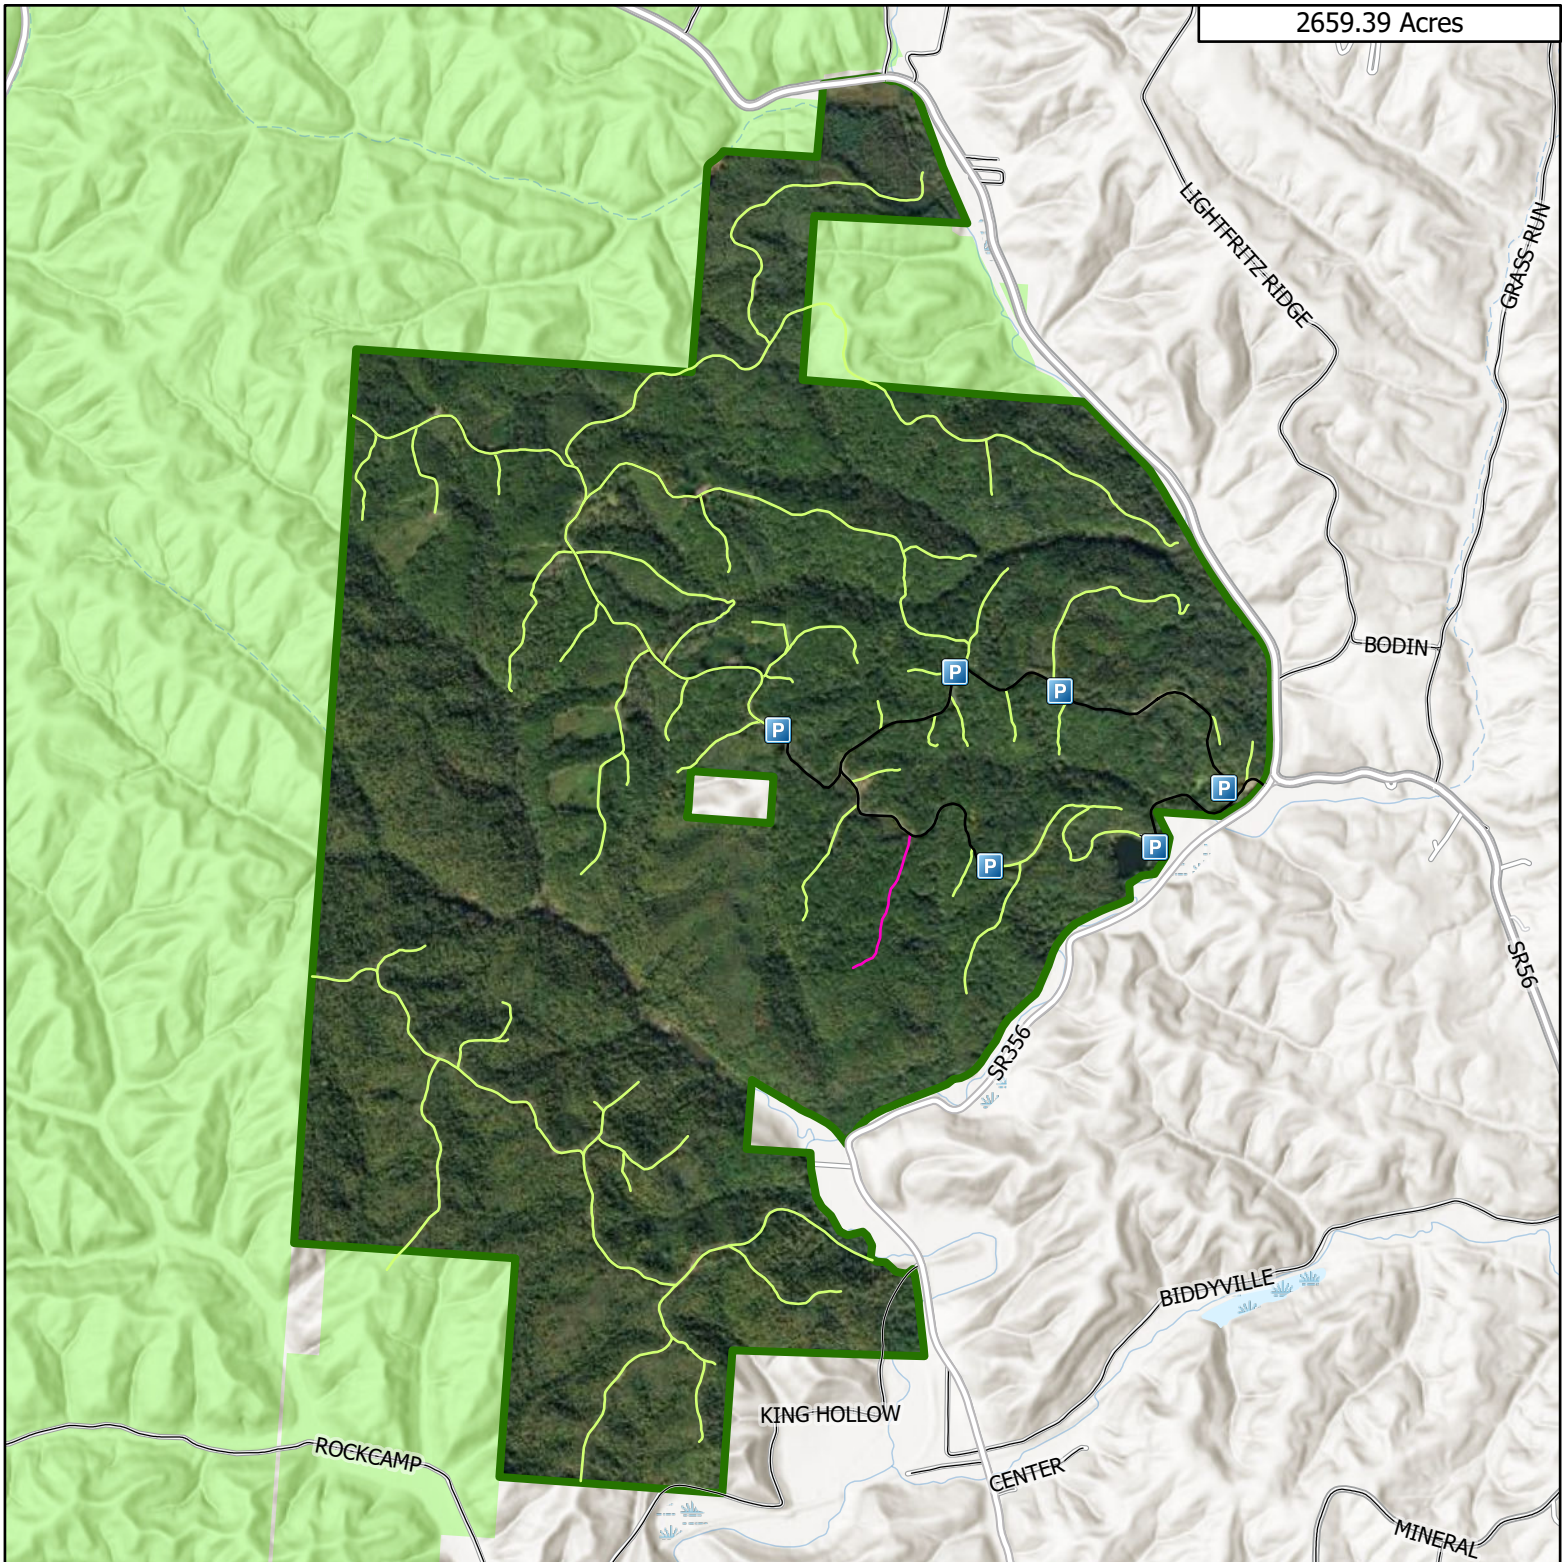

# WATERLOO WILDLIFE AREA

2659.39 Acres

Date Published: 5/26/2022

-  Parking Area
-  Trail
-  All Purpose Vehicle with Permit
-  State
-  Municipal and County Roads
-  Wildlife Area Road
-  Wildlife Area Boundary
-  ODNR Lands

N