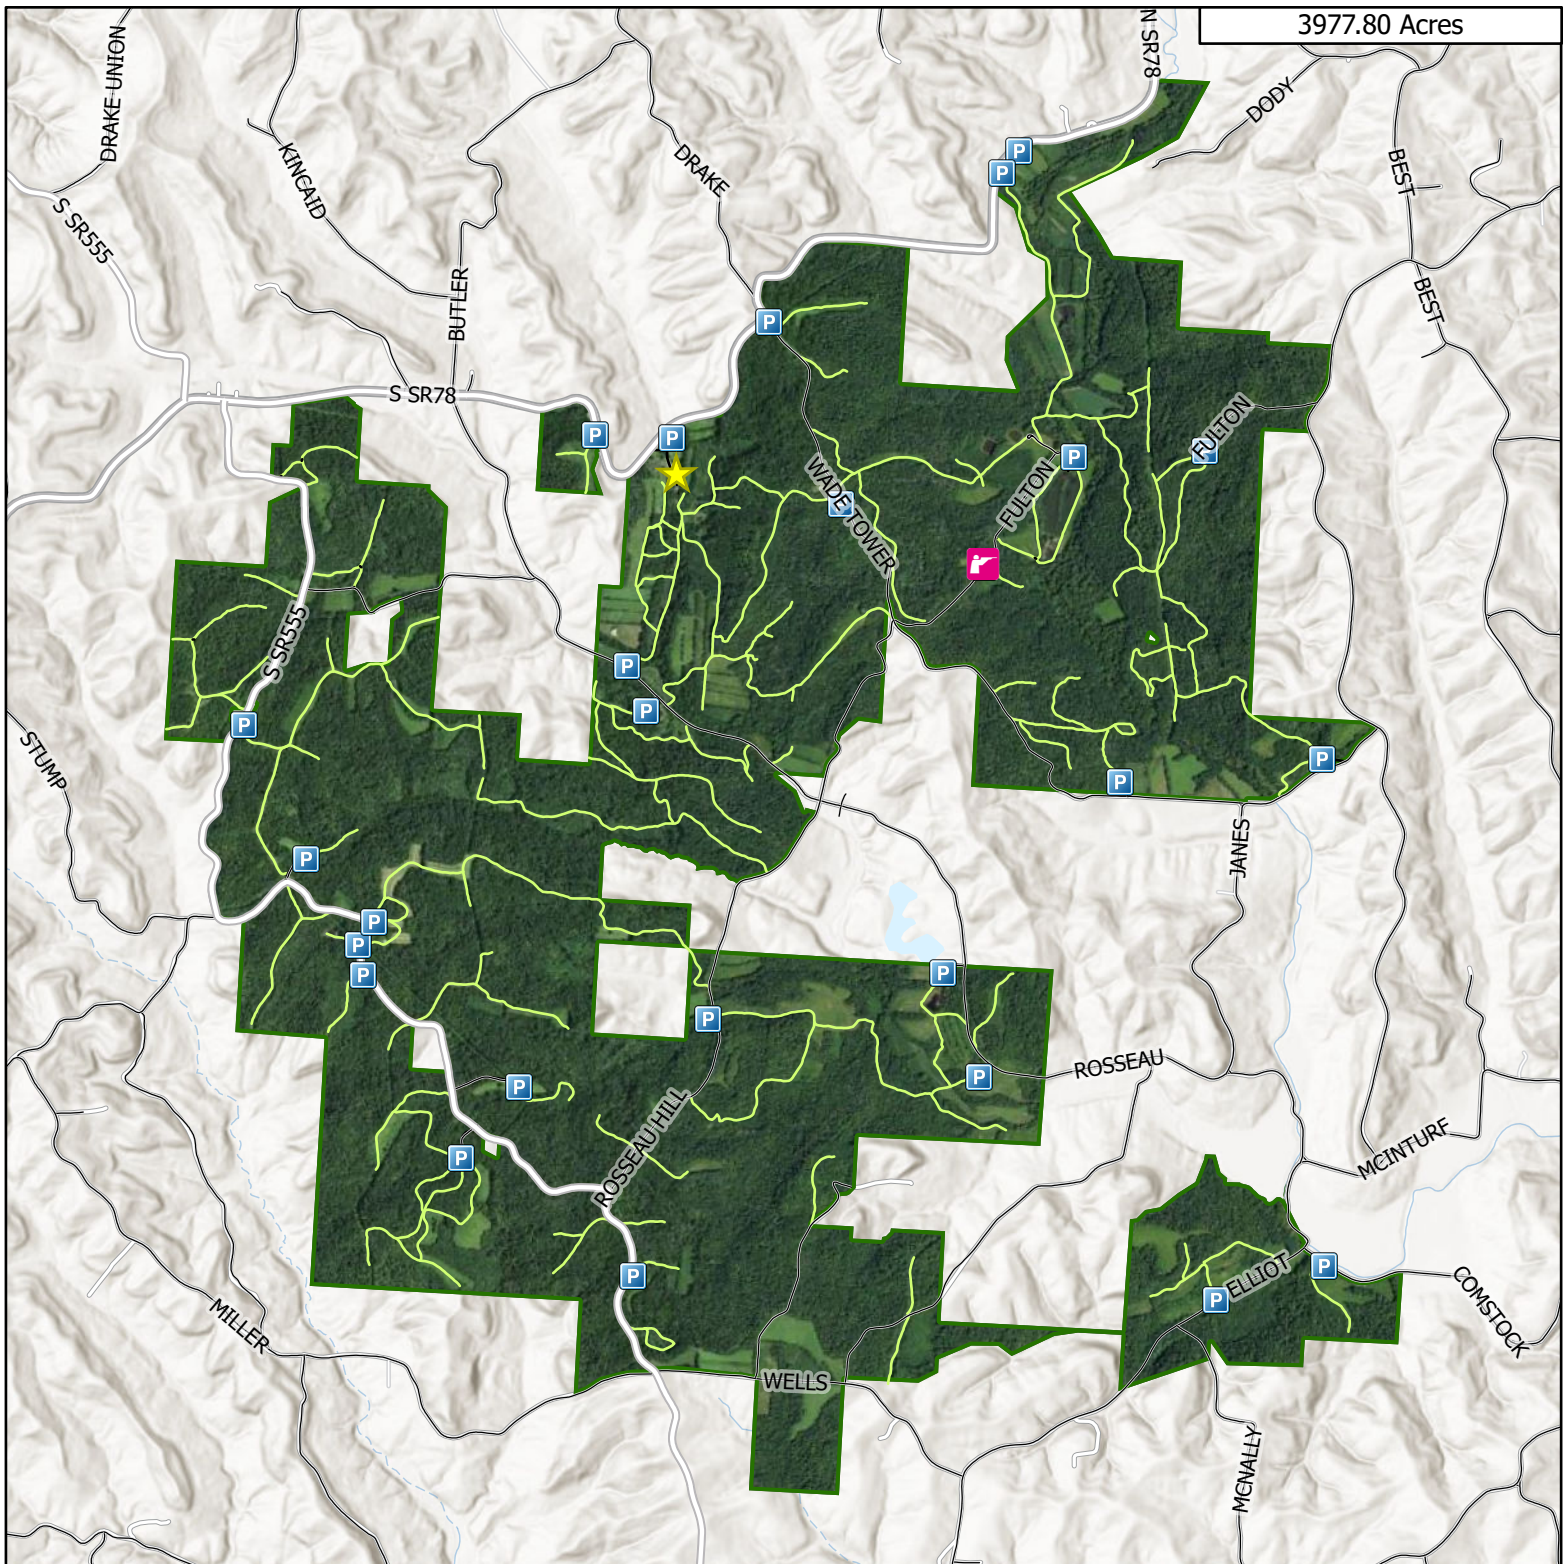

WOLF CREEK WILDLIFE AREA

3977.80 Acres

Date Published: 5/27/2022

-  Shooting Ranges (DOW)
-  Wildlife Area Headquarters
-  Parking Area
-  Trail
-  State
-  Municipal and County Roads
-  Wildlife Area Road
-  Wildlife Area Boundary