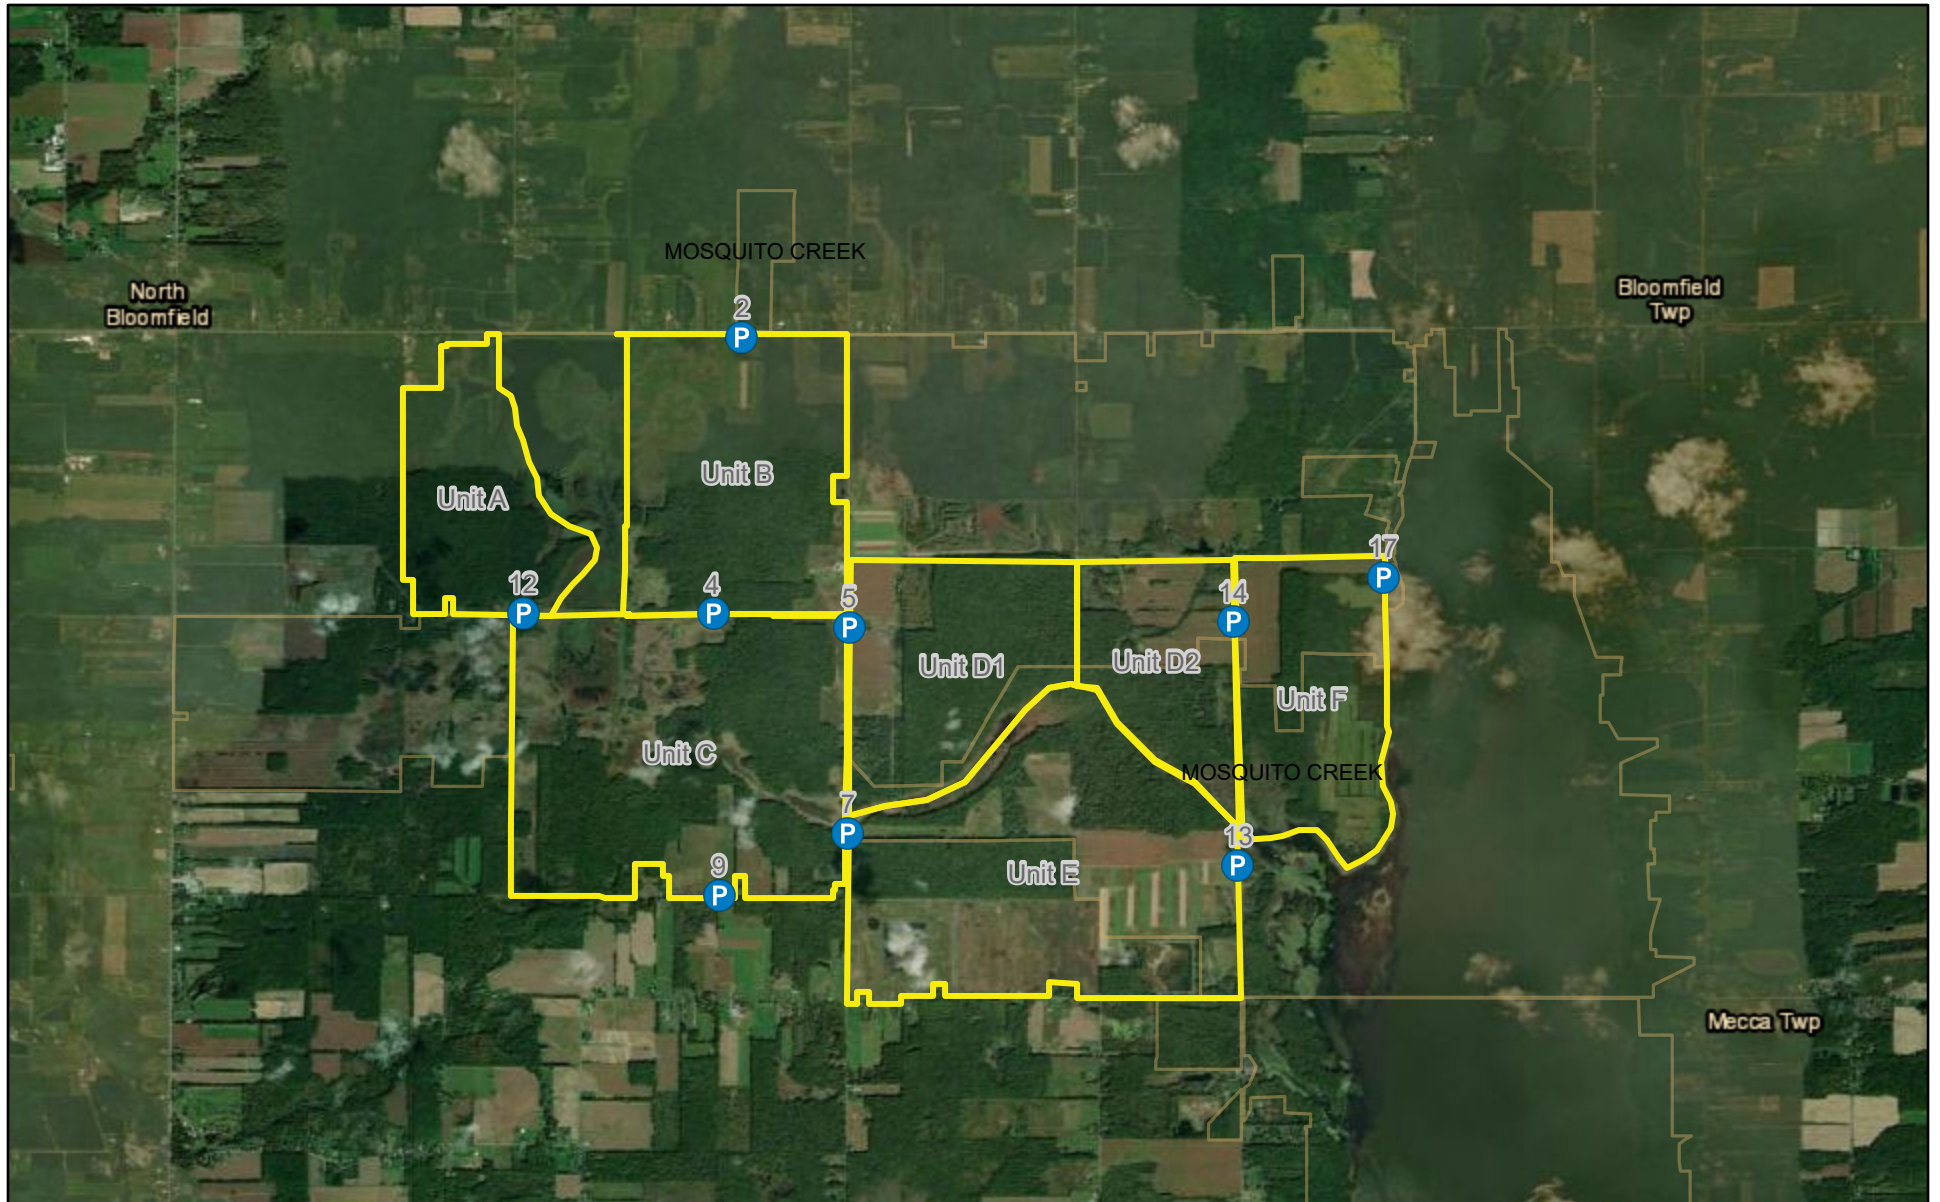

2770-MOSQUITO CREEK WA TURKEY

- Parking
- Unit Boundary
- Property Boundary