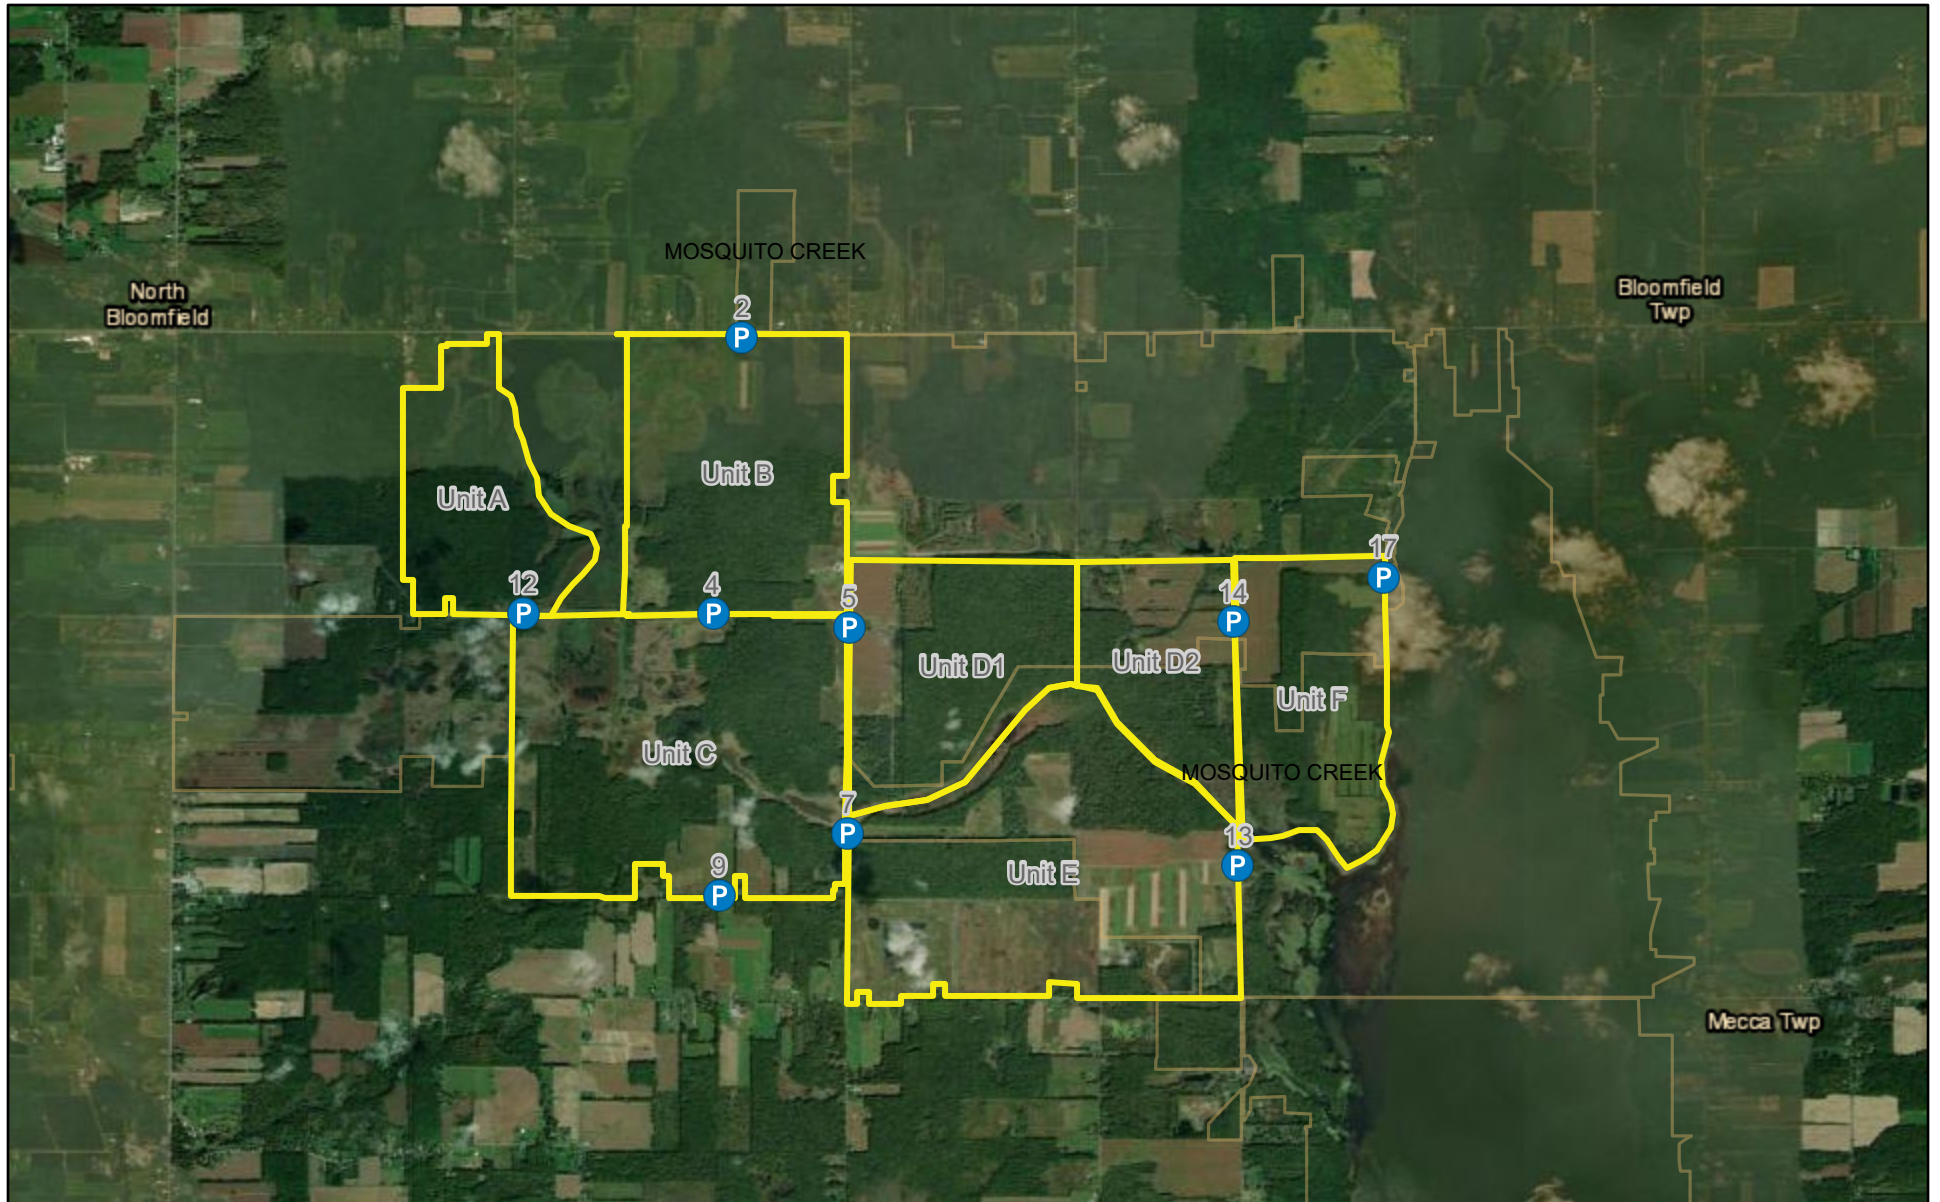

2783-MOSQUITO CREEK WA YOUTH TURKEY

- Parking
- Unit Boundary
- Property Boundary