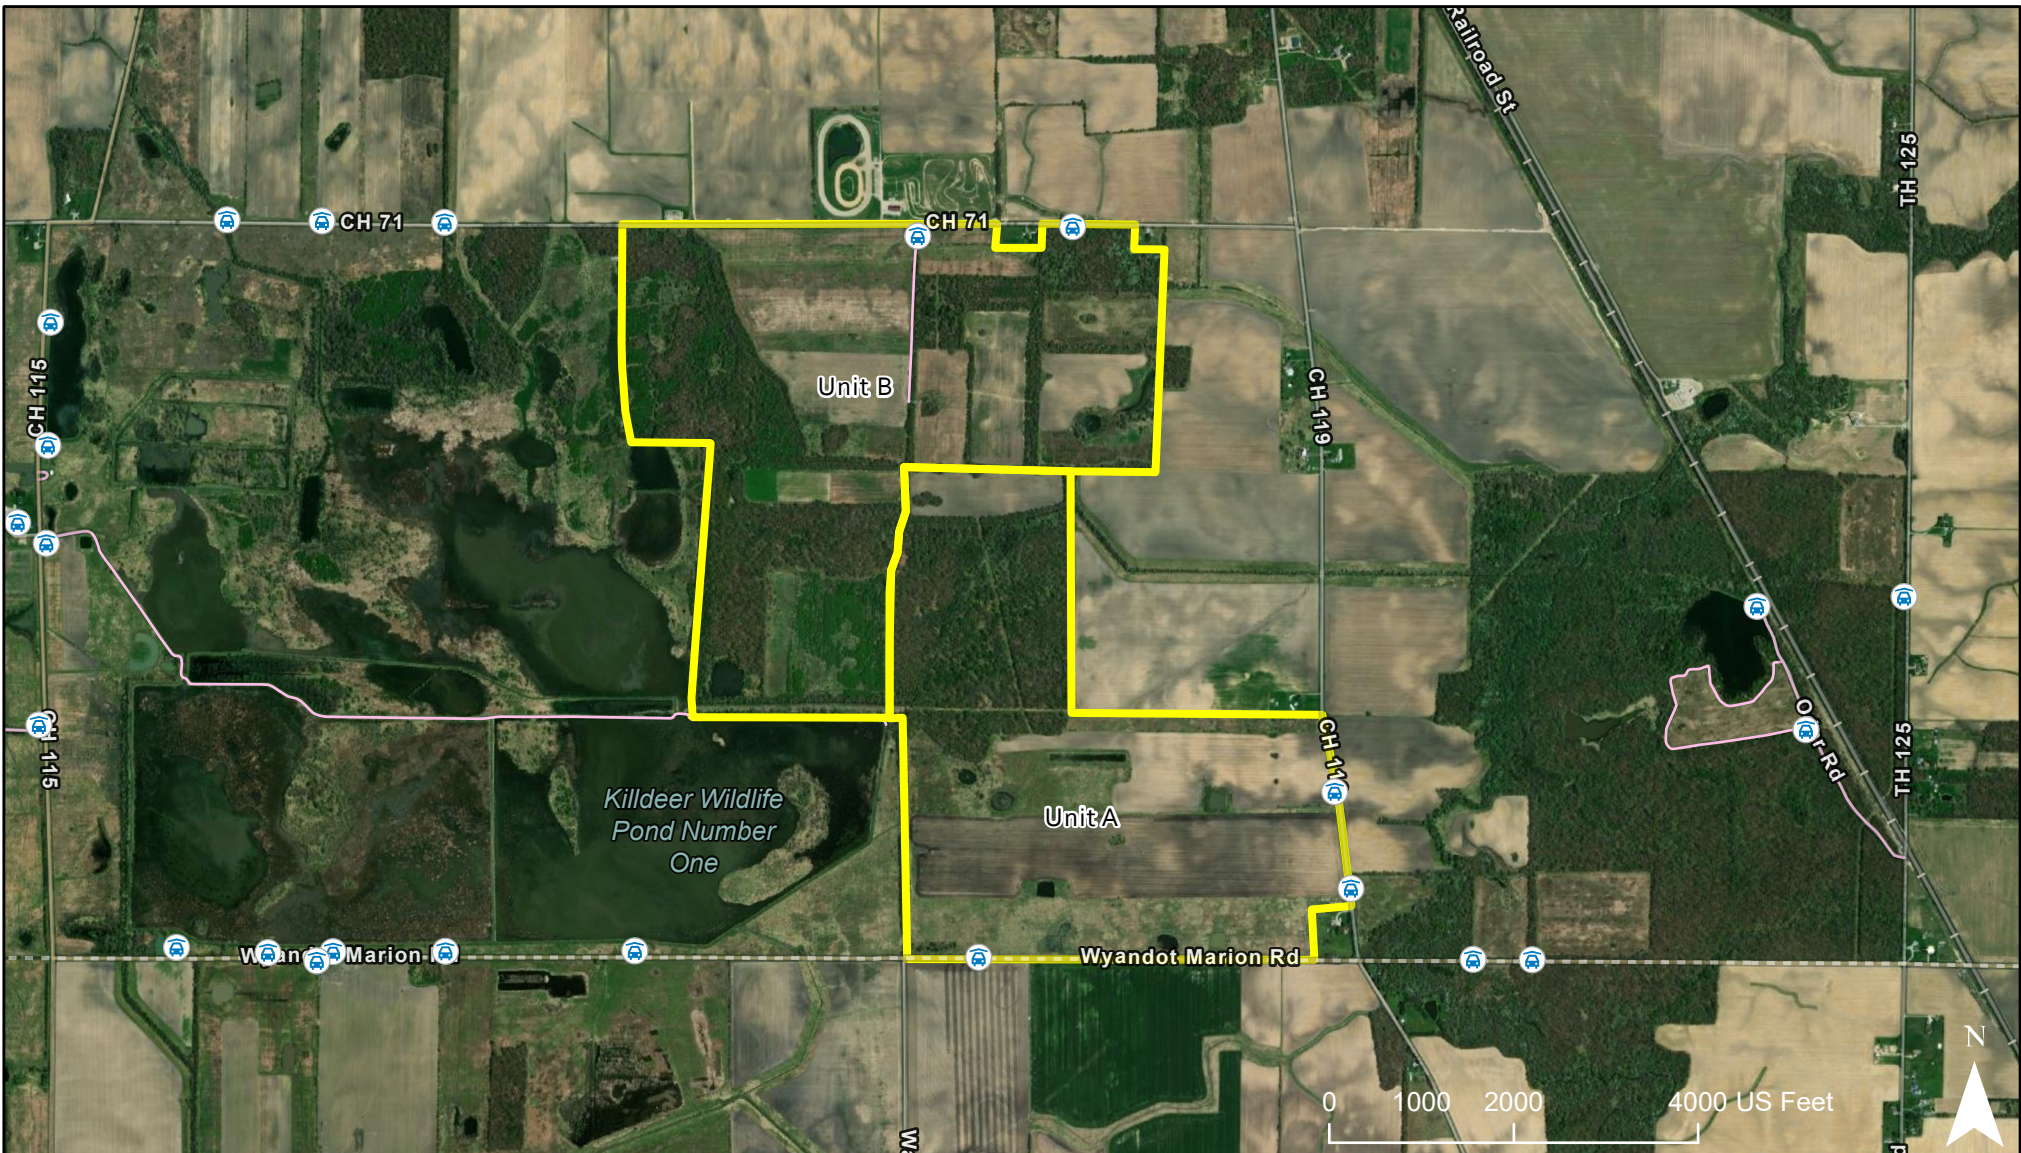

## Controlled Hunting Rules Ohio Department of Natural Resources Division of Wildlife

Product name:

- 2787-KILLDEER PLAINS WA YOUTH TURKEY

Contact information:

- For more information about this permit contact Harry Keeny at Killdeer Plains Wildlife Area; 19100 Co. Hwy. 115 Harpster, OH 43323; 740-496-2254.

The following rules and information apply:

- A non-hunting adult must accompany the youth permittee on this hunt. Only one youth may hunt.
- Permit valid for the permittee or transferee listed on the permit only.
- Permit valid for the date(s) listed on the permit only.
- Permittee is responsible for obtaining necessary permits and license. Refer to the Ohio Hunting and Trapping Regulations for permit requirements.
- Permit must be carried by the permittee or transferee while in use. Digital copies are sufficient.
- If the permittee cannot participate, the permit may be transferred to another hunter. If the permittee cannot transfer the permit, please contact ODNR using the contact listed above so that an alternate may be assigned.
- Shooting hours are 30 minutes before sunrise to sunset for the date(s) and location of the hunt.
- Only turkey may be harvested. Permittee may harvest one turkey. Turkey harvested on a controlled hunt count towards the statewide bag limit of one. All other turkey hunting rules apply, refer to the Ohio Hunting and Trapping Regulations for turkey hunting rules. All other turkey hunting rules apply, refer to the Ohio Hunting and Trapping Regulations for turkey hunting rules.
- All other wildlife area rules apply.

## 2787 - KILLDEER PLAINS YOUTH TURKEY HUNT

-  Units
-  Parking Area
-  Trails