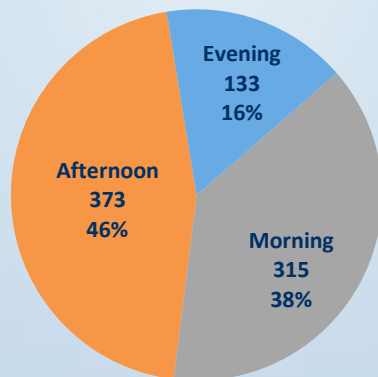

Crawford County Safety Belt Compliance Rate

88.5%

Statewide Safety Belt Compliance Rate

85.2%