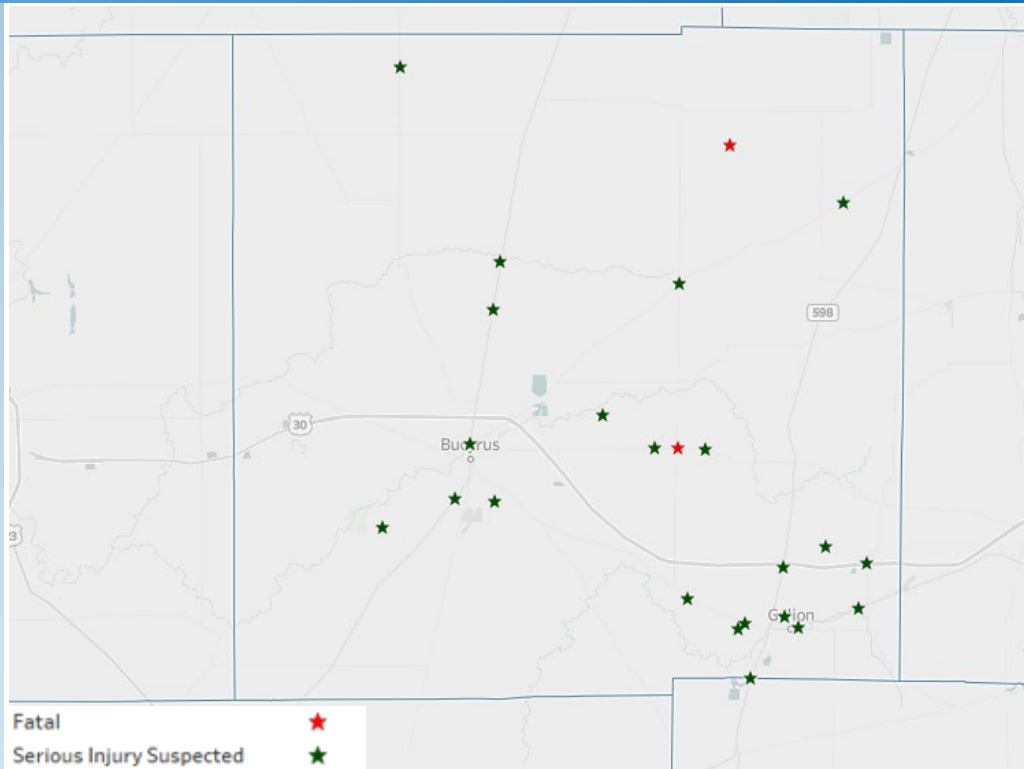

### Crashes by Severity

### Crashes by Day of Week

### Crashes by Time of Day

Crawford County Safety Belt Compliance Rate

**88.5%**

Statewide Safety Belt Compliance Rate

**85.2%**

Fatal ★  
Serious Injury Suspected ★

### Crash Severity

Crash Severity	2022	2023	2024	Total	Average
Fatal	5	6	2	13	4
Serious Injury	28	20	22	70	23
Minor Injury	94	75	96	265	88
Injury Possible	47	51	44	142	47
Property Damage	605	615	657	1,877	626