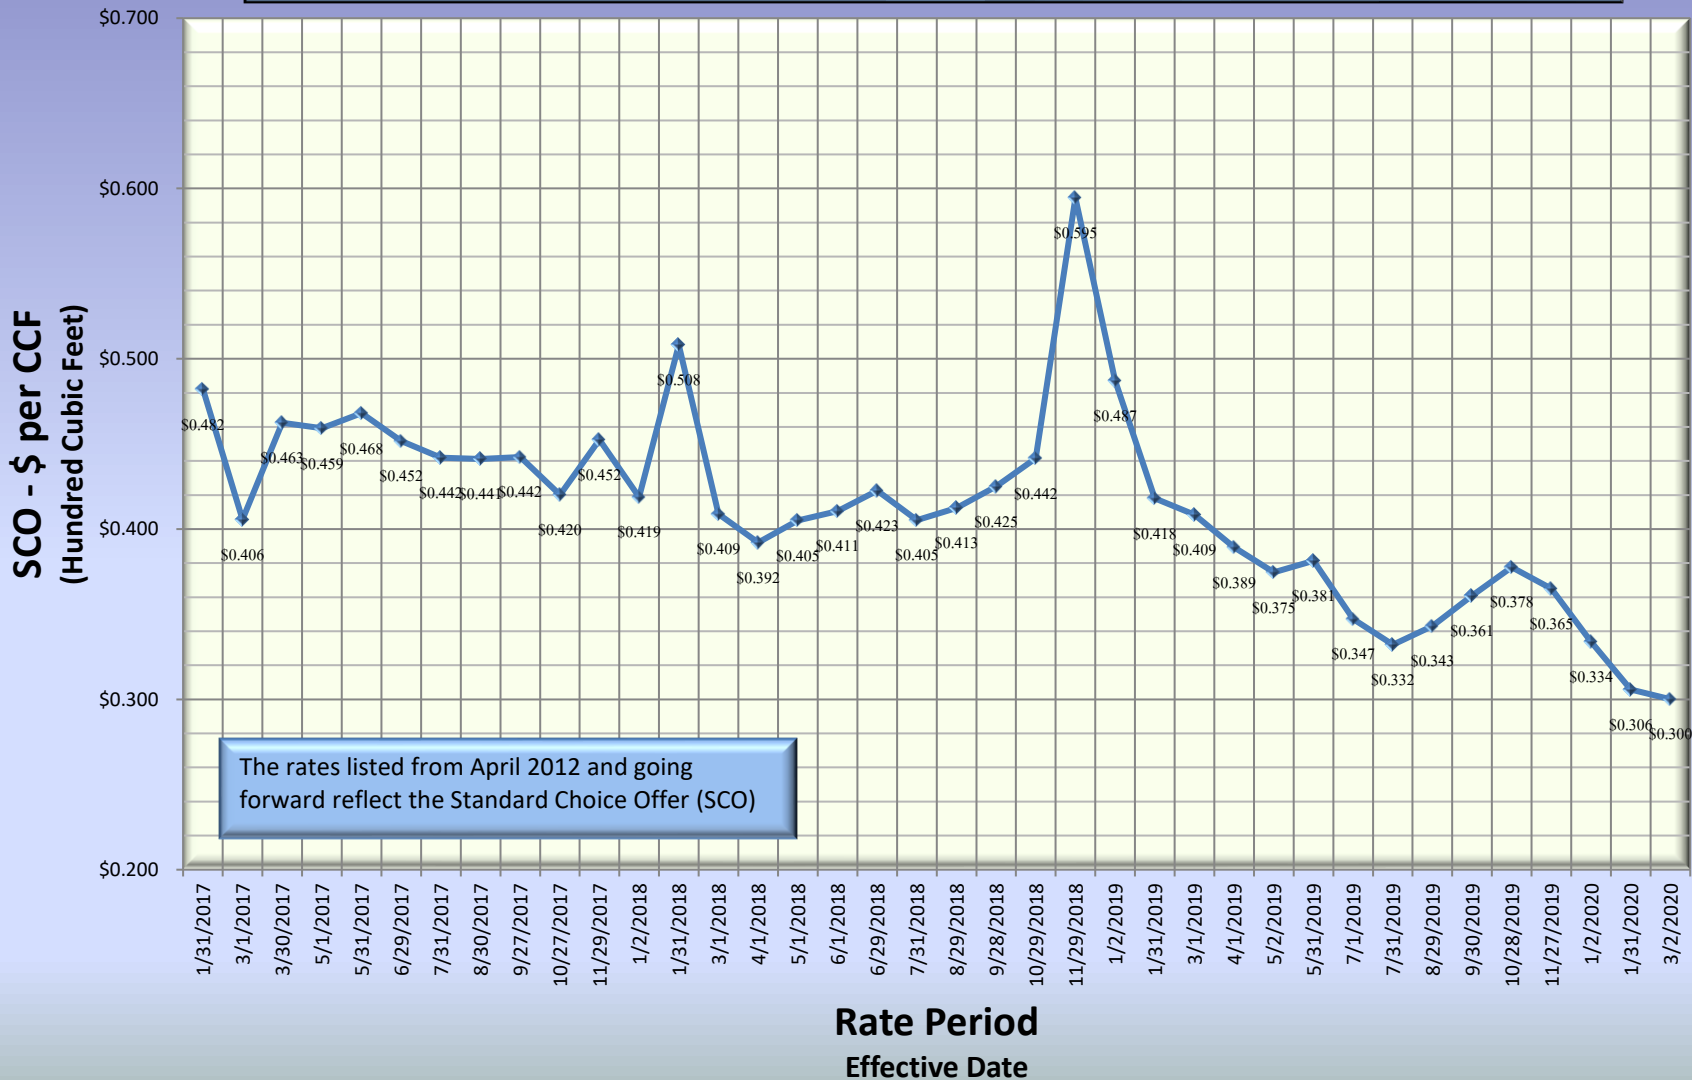

Columbia Gas of Ohio - Historical Natural Gas Rates

SCO Gas Rate

The rates listed from April 2012 and going forward reflect the Standard Choice Offer (SCO)

This chart represents a snapshot in time of past performance and does not necessarily reflect future price trends.