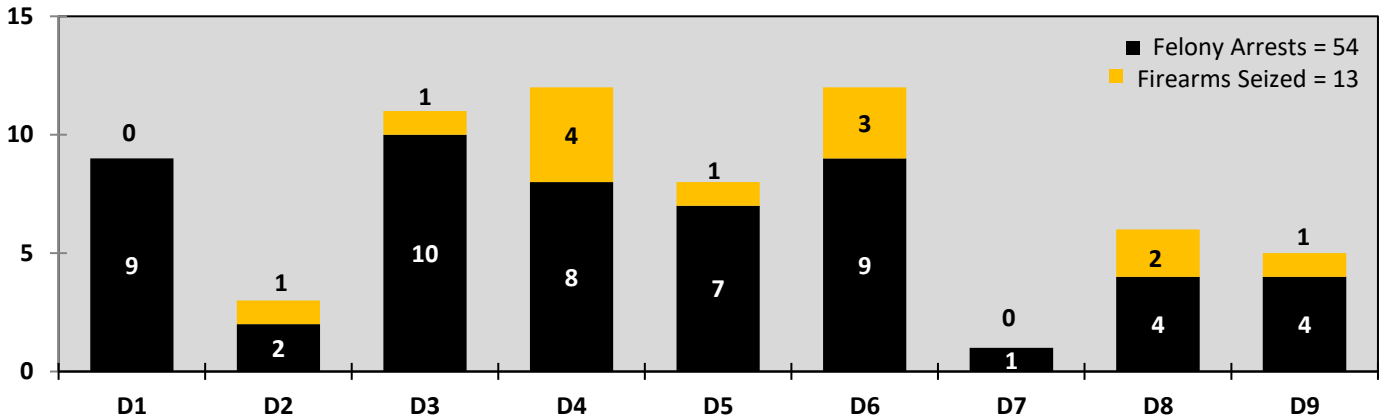

Ohio State Highway Patrol Criminal Patrol Enforcement September 12-15, 2024

Note: District totals are based on the officers' designated District and/or Post location.