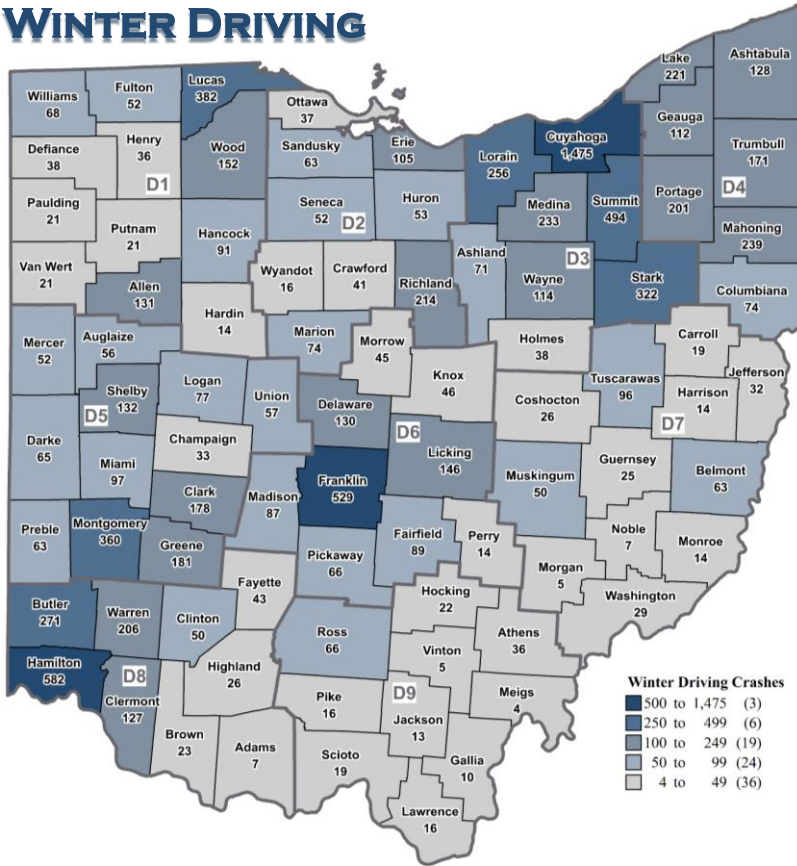

TRAFFIC SAFETY BULLETIN

JANUARY 2024

WINTER DRIVING

Map and Table:
December 2022 through March 2023 crashes on snow, ice or slush covered roads.

OSHP District	Number of Crashes
District 1	1,027
District 2	655
District 3	3,003
District 4	1,146
District 5	1,351
District 6	1,152
District 7	380
District 8	1,335
District 9	207

Total 10,256

Winter Driving Crashes

- During the winter of 2022-23*, there were 10,256 crashes on snow, ice or slush covered roads in Ohio, a 21% decrease from the previous winter's total. Reflecting differing weather patterns, crashes in January and February 2023 decreased considerably. However, crashes in December 2022 increased 486% from the previous year's total and crashes in March 2023 increased by 27%.
- Last winter, there were 20 fatal crashes on snow, ice or slush covered roads that resulted in 26 fatalities, an increase from the 18 crashes (+11%) and 18 fatalities (+44%) that occurred during the winter of 2021-22. Nine of these crashes and 15 fatalities occurred in December 2022 alone.
- "Unsafe Speed" by the at-fault vehicle was the listed cause of 22% of crashes on snow, ice or slush covered roads. Other causes included "Drove Off Road" (20%) and "Following Too Close" (14%).
- Additional crash information is available on the Ohio Statistics and Analytics for Traffic Safety (OSTATS) crash dashboard at: <https://www.statepatrol.ohio.gov/ostats>.

*Winter includes the months of December through March. 2023 data is provisional as of 11/20/2023.