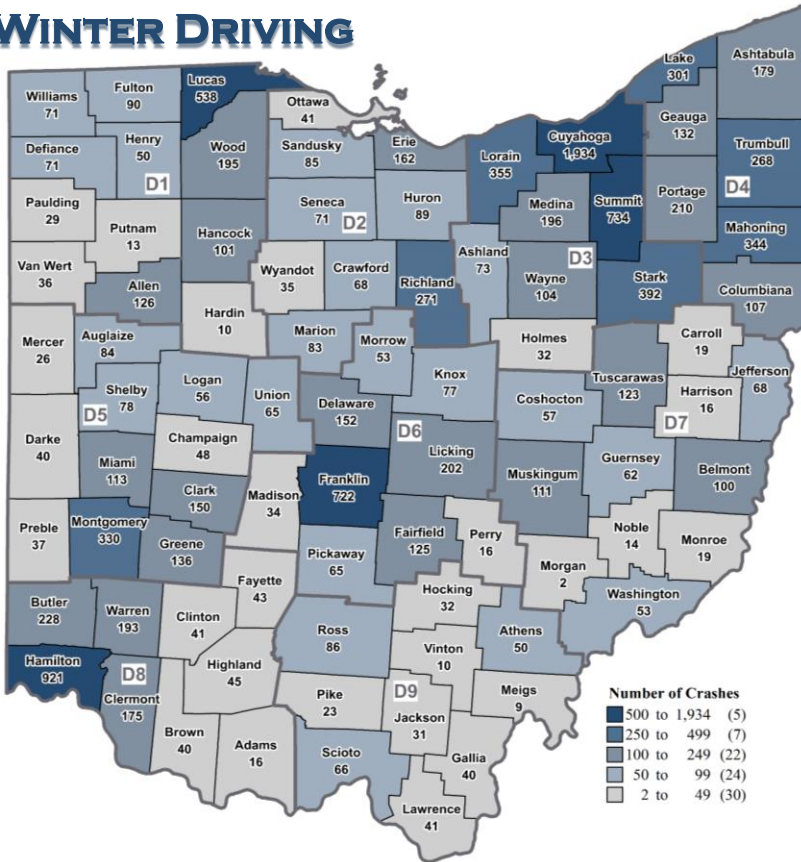

TRAFFIC SAFETY BULLETIN

JANUARY 2023

WINTER DRIVING

Map and Table: December 2021 through March 2022 crashes on snow, ice or slush covered roads.

OSHP District	Number of Crashes
District 1	1,330
District 2	905
District 3	3,820
District 4	1,541
District 5	1,163
District 6	1,446
District 7	644
District 8	1,702
District 9	388

Total 12,939

Winter Driving Crashes

- During the winter of 2021-22*, there were 12,939 crashes on snow, ice or slush covered roads in Ohio, a 12% decrease from the previous winter's total. Reflecting differing weather patterns, crashes in December and February decreased considerably. However, crashes in January 2022 doubled from the previous year's total and crashes in March 2022 increased over 1,200%.
- Last winter, there were 17 fatal crashes on snow, ice or slush covered roads that resulted in 17 fatalities, a decrease from the 26 crashes (-35%) and 33 fatalities (-48%) that occurred during the winter of 2020-21. Another 3,364 people (-11%) were injured in such crashes last winter.
- "Unsafe Speed" by the at-fault vehicle was the listed cause of 21% of crashes on snow, ice or slush covered roads. Other causes included "Drove Off Road" (18%) and "Following Too Close" (13%).
- Additional crash information is available on the Ohio Statistics and Analytics for Traffic Safety (OSTATS) crash dashboard at: <https://www.statepatrol.ohio.gov/ostats.aspx>

*Winter includes the months of December through March.