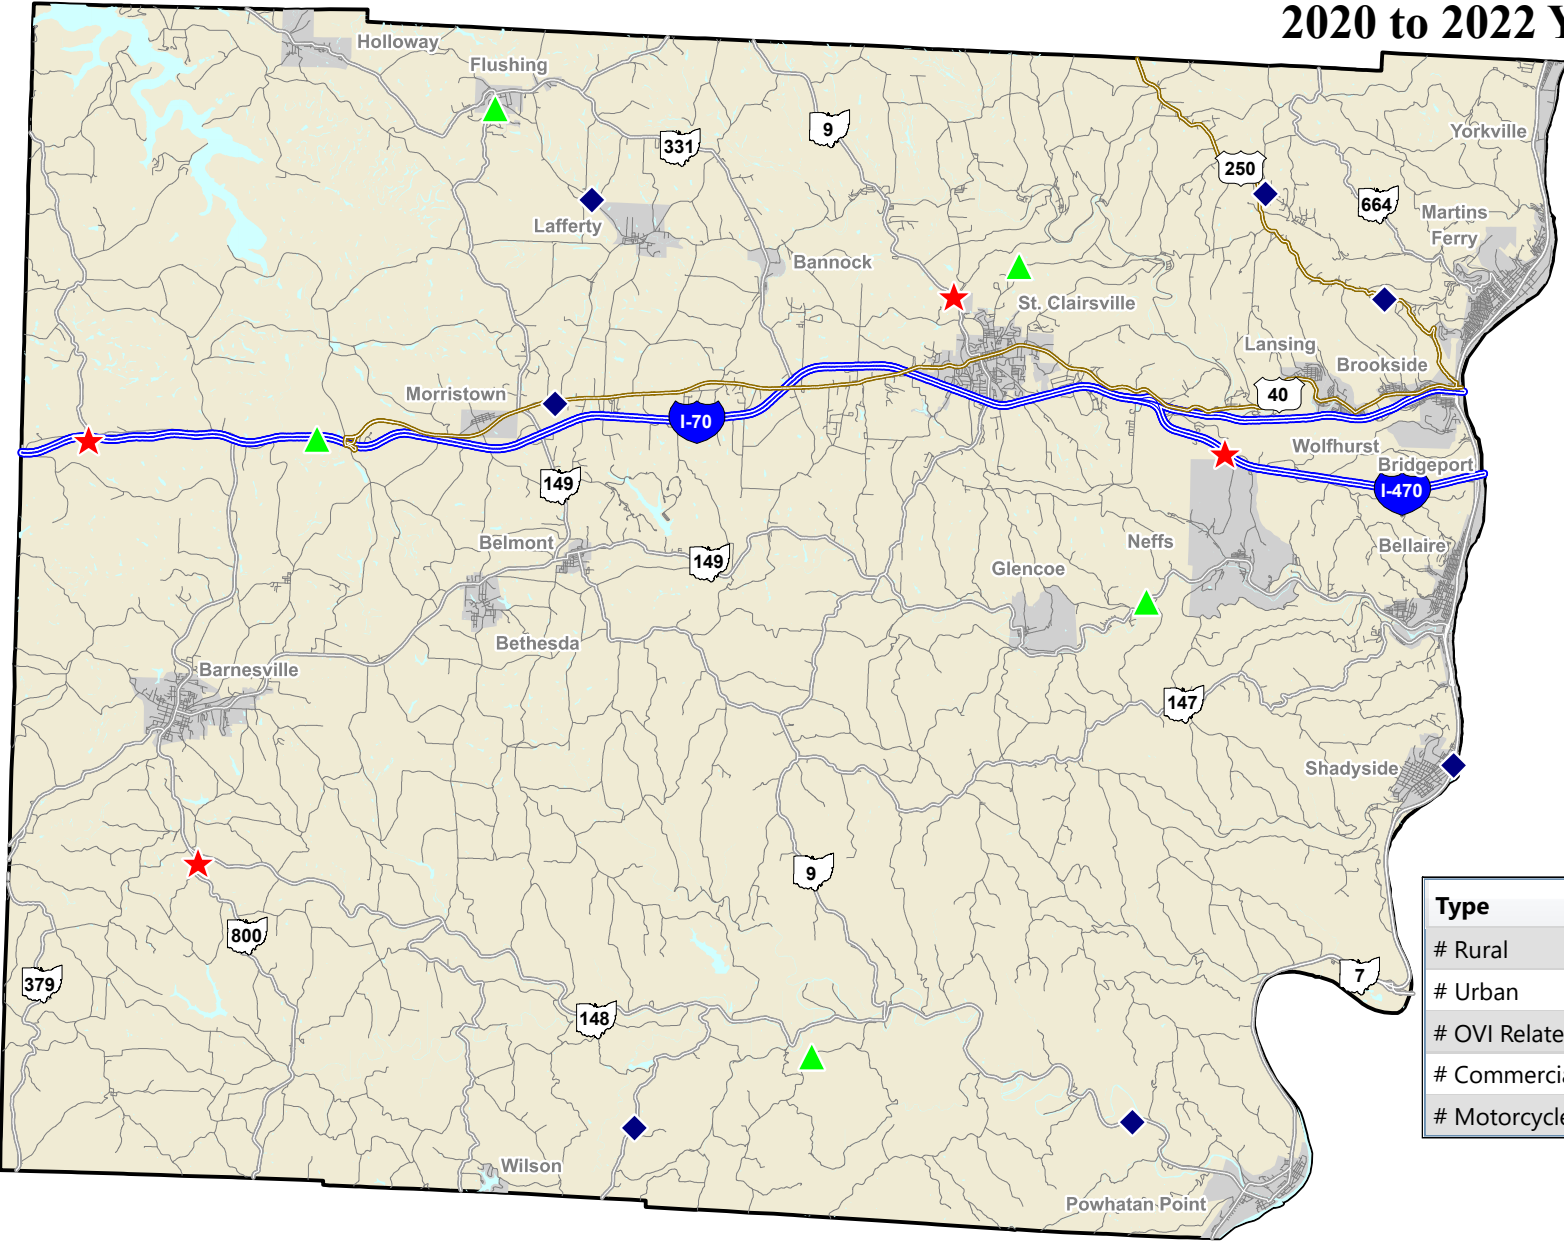

Belmont County Fatal Traffic Crashes 2020 to 2022 YTD

Fatal Crashes

- ★ 2022 (4)
- ◆ 2021 (7)
- ▲ 2020 (5)

Type	2022	2021	2020
# Rural	4	6	5
# Urban	0	1	0
# OVI Related	3	5	1
# Commercial Related	1	1	1
# Motorcycle Related	1	3	2

Data Source: SAU Fatal Crash Database
 Map Design and Layout: OSHP Statistical Analysis Unit
 Ohio State Highway Patrol
 December 16, 2022