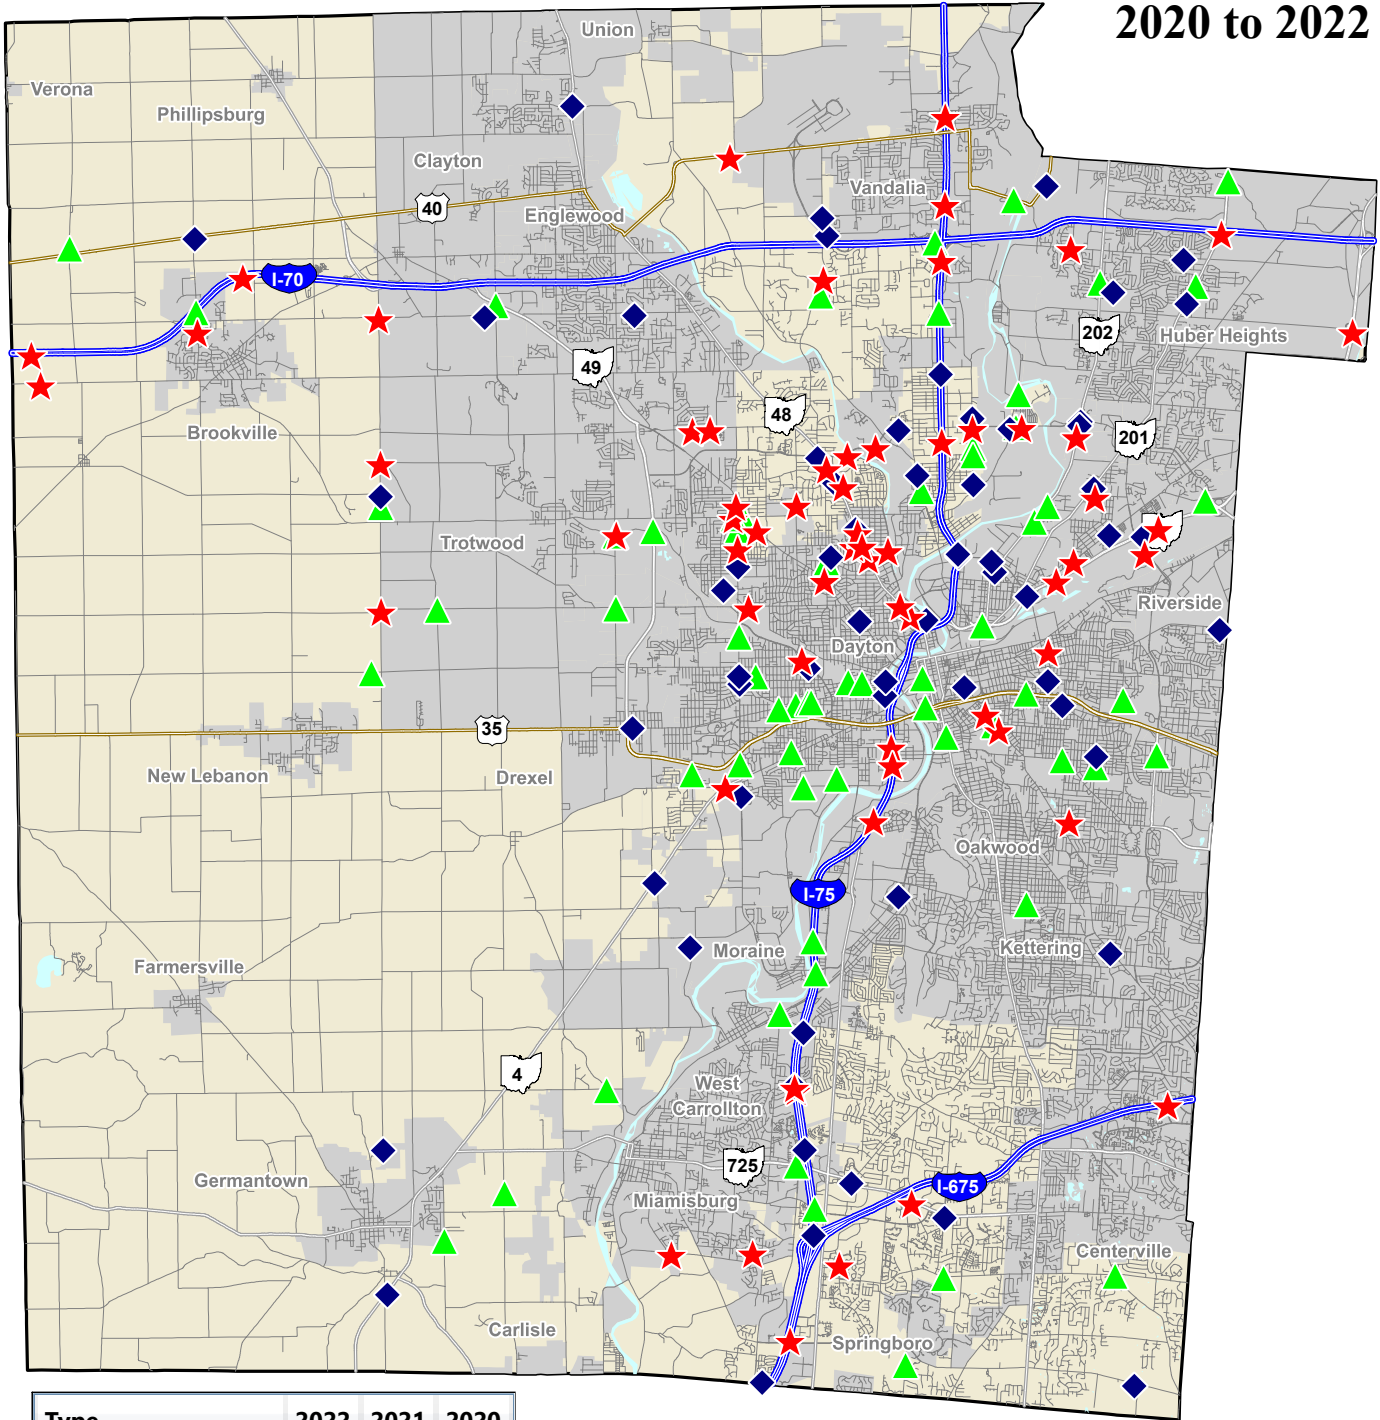

Montgomery County Fatal Traffic Crashes 2020 to 2022

| Type | 2022 | 2021 | 2020 |
|----------------------|------|------|------|
| # Rural | 15 | 11 | 13 |
| # Urban | 47 | 50 | 50 |
| # OVI Related | 34 | 36 | 36 |
| # Commercial Related | 10 | 4 | 3 |
| # Motorcycle Related | 6 | 10 | 10 |

Fatal Crashes
★ 2022 (62)
◆ 2021 (61)
▲ 2020 (63)

Data Source: SAU Fatal Crash Database
 Map Design and Layout: OSHP Statistical Analysis Unit
 Ohio State Highway Patrol
 April 12, 2023