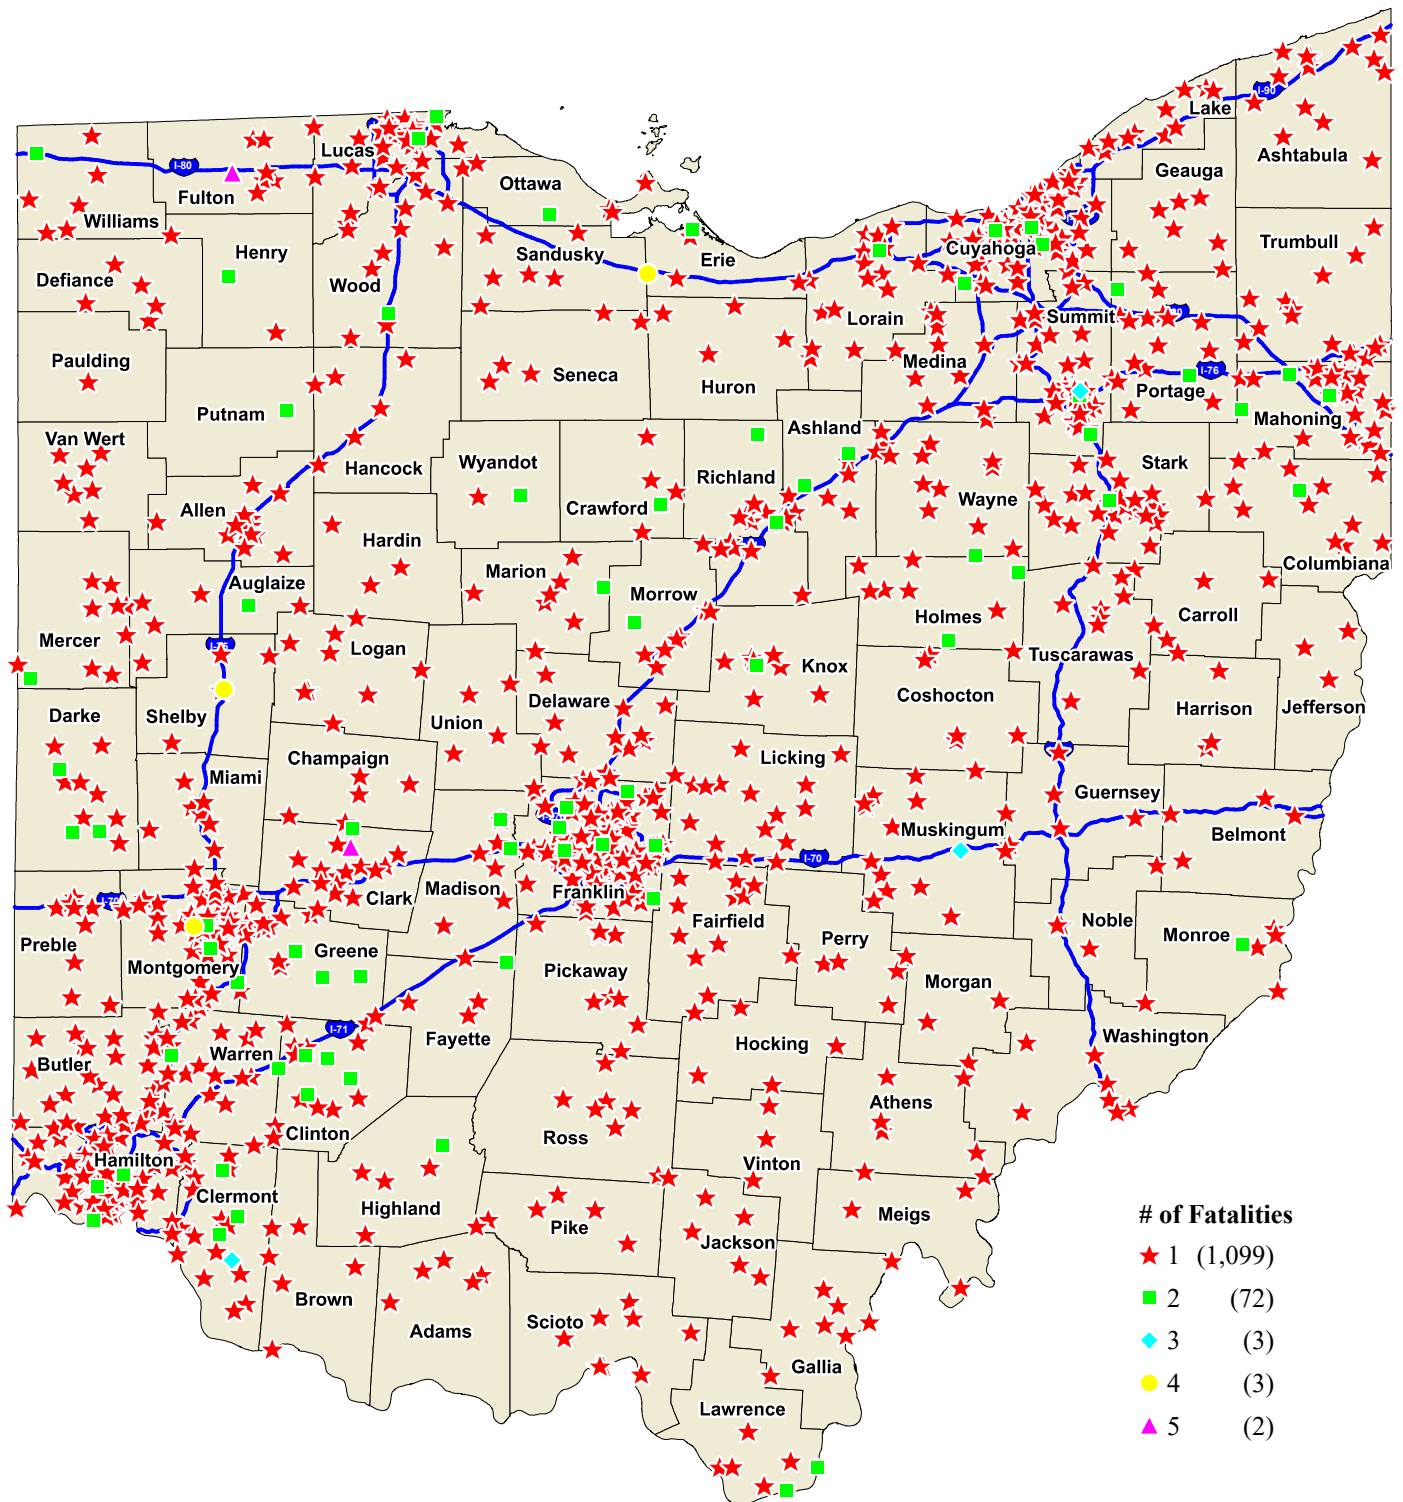

Ohio Fatal Crashes Year 2022

Data Source: SAU Fatal Crash Database
 Map Design and Layout: OSHP Statistical Analysis Unit
 Ohio State Highway Patrol
 November 6, 2023