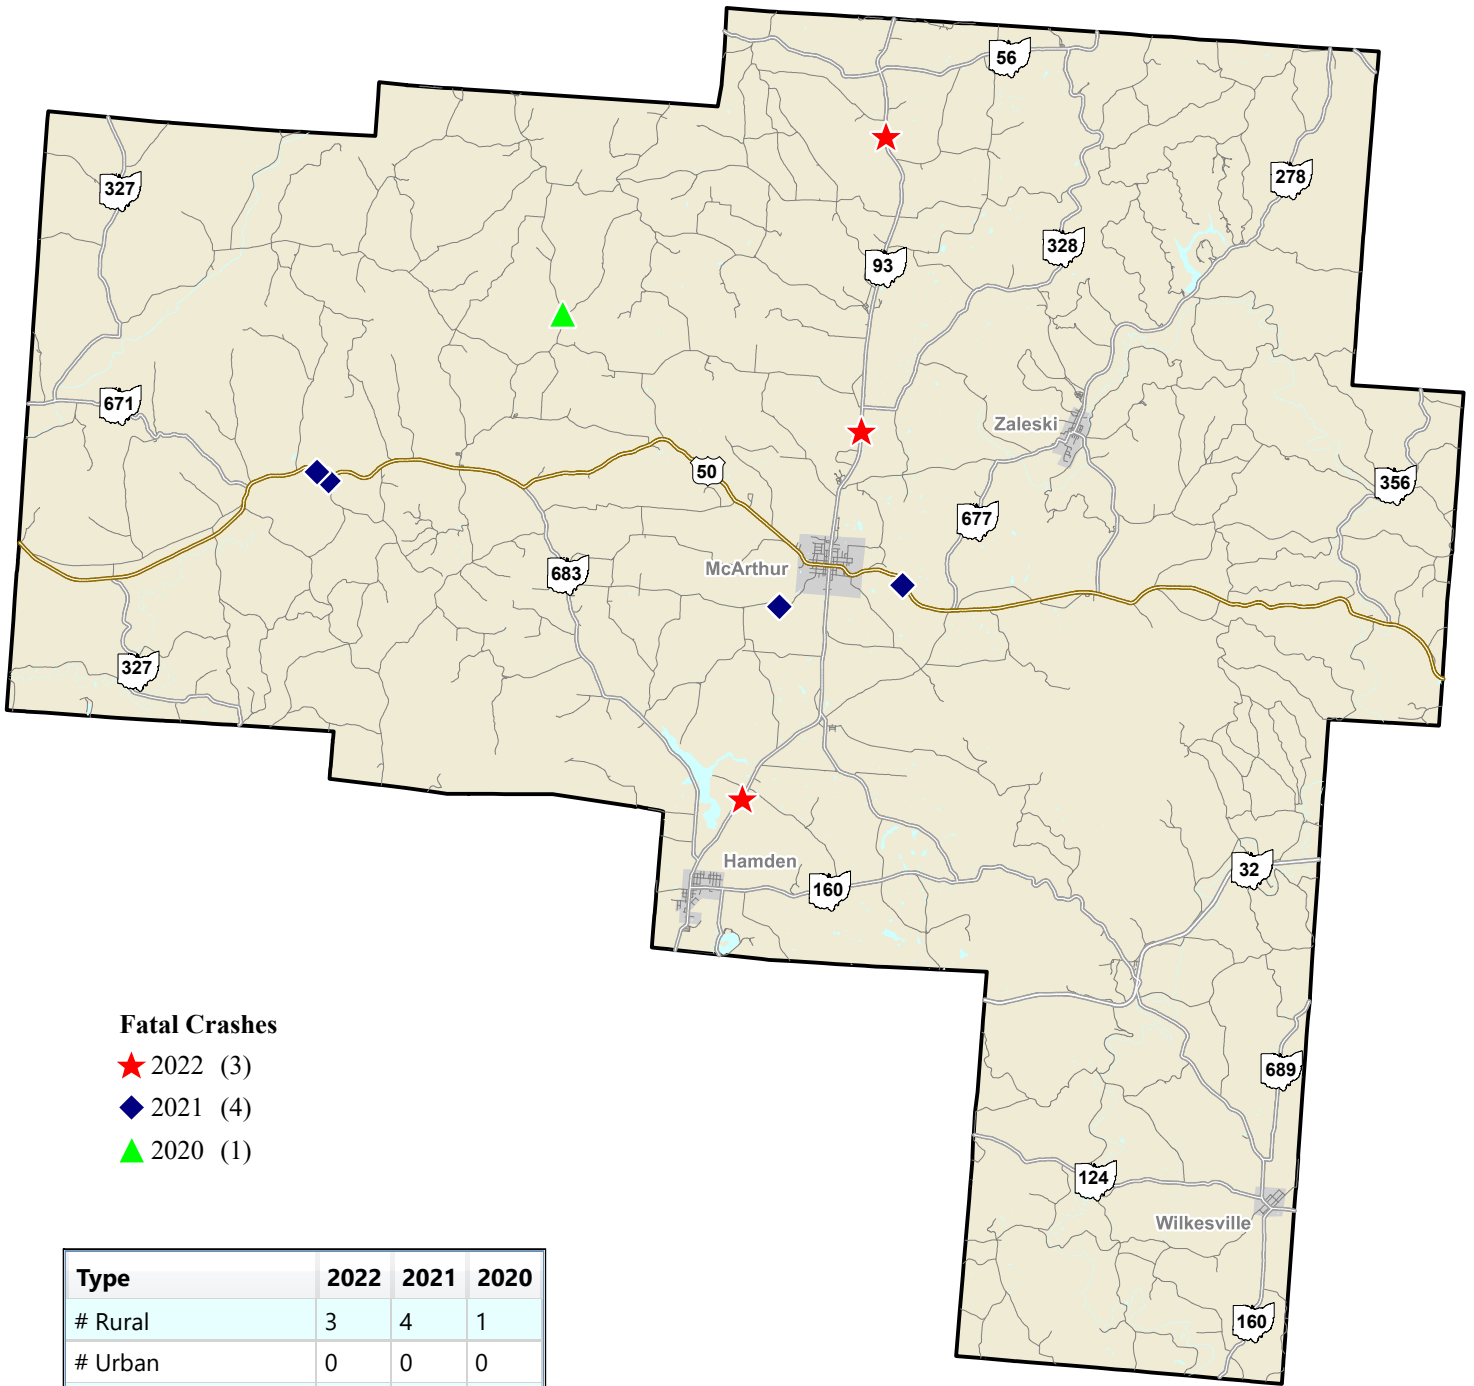

# Vinton County Fatal Traffic Crashes 2020 to 2022

### Fatal Crashes

- ★ 2022 (3)
- ◆ 2021 (4)
- ▲ 2020 (1)

| Type                 | 2022 | 2021 | 2020 |
|----------------------|------|------|------|
| # Rural              | 3    | 4    | 1    |
| # Urban              | 0    | 0    | 0    |
| # OVI Related        | 1    | 1    | 1    |
| # Commercial Related | 1    | 0    | 0    |
| # Motorcycle Related | 0    | 2    | 0    |

Data Source: SAU Fatal Crash Database  
 Map Design and Layout: OSHP Statistical Analysis Unit  
 Ohio State Highway Patrol  
 March 20, 2023