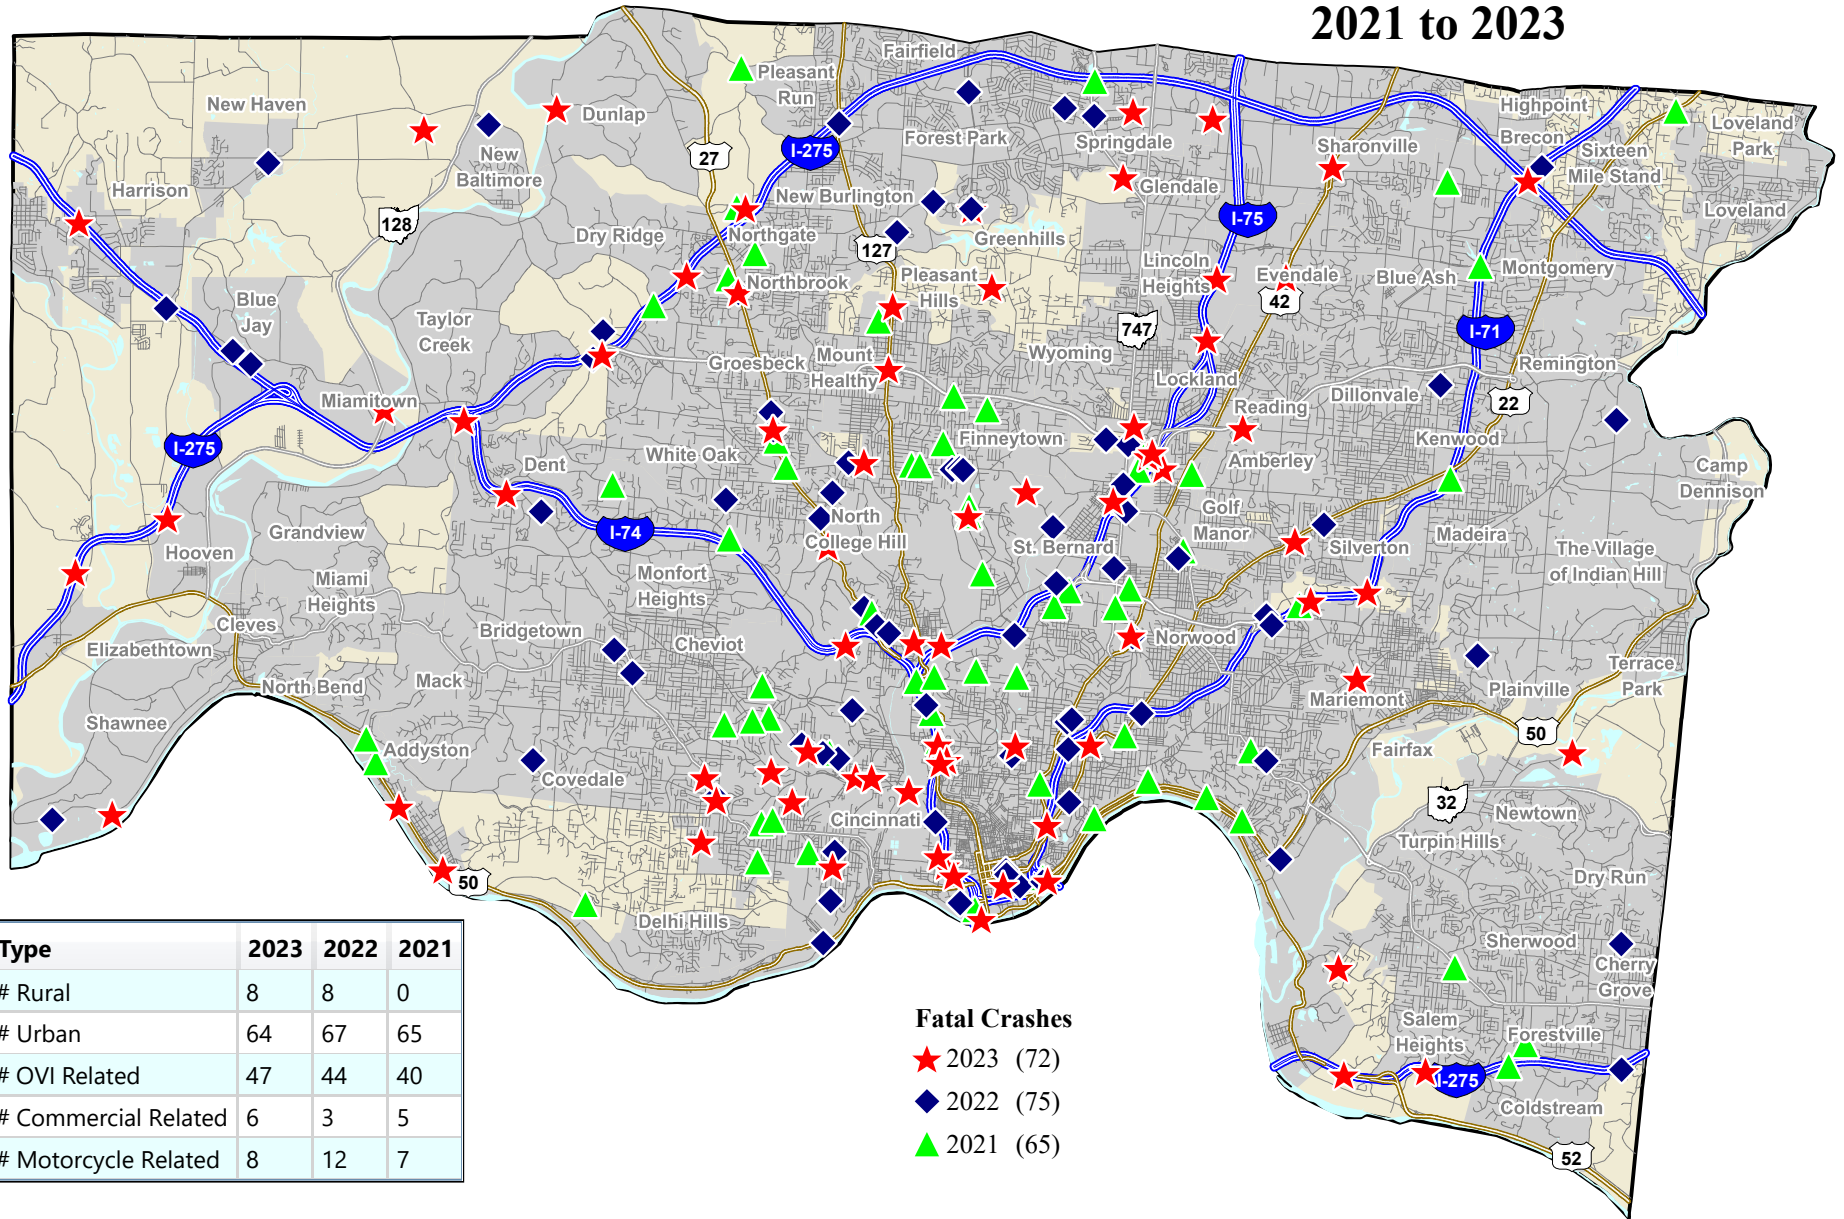

Hamilton County Fatal Traffic Crashes 2021 to 2023

Type	2023	2022	2021
# Rural	8	8	0
# Urban	64	67	65
# OVI Related	47	44	40
# Commercial Related	6	3	5
# Motorcycle Related	8	12	7

Fatal Crashes
 ★ 2023 (72)
 ◆ 2022 (75)
 ▲ 2021 (65)

Data Source: SAU Fatal Crash Database
 Map Design and Layout: OSHP Statistical Analysis Unit
 Ohio State Highway Patrol
 March 25, 2024