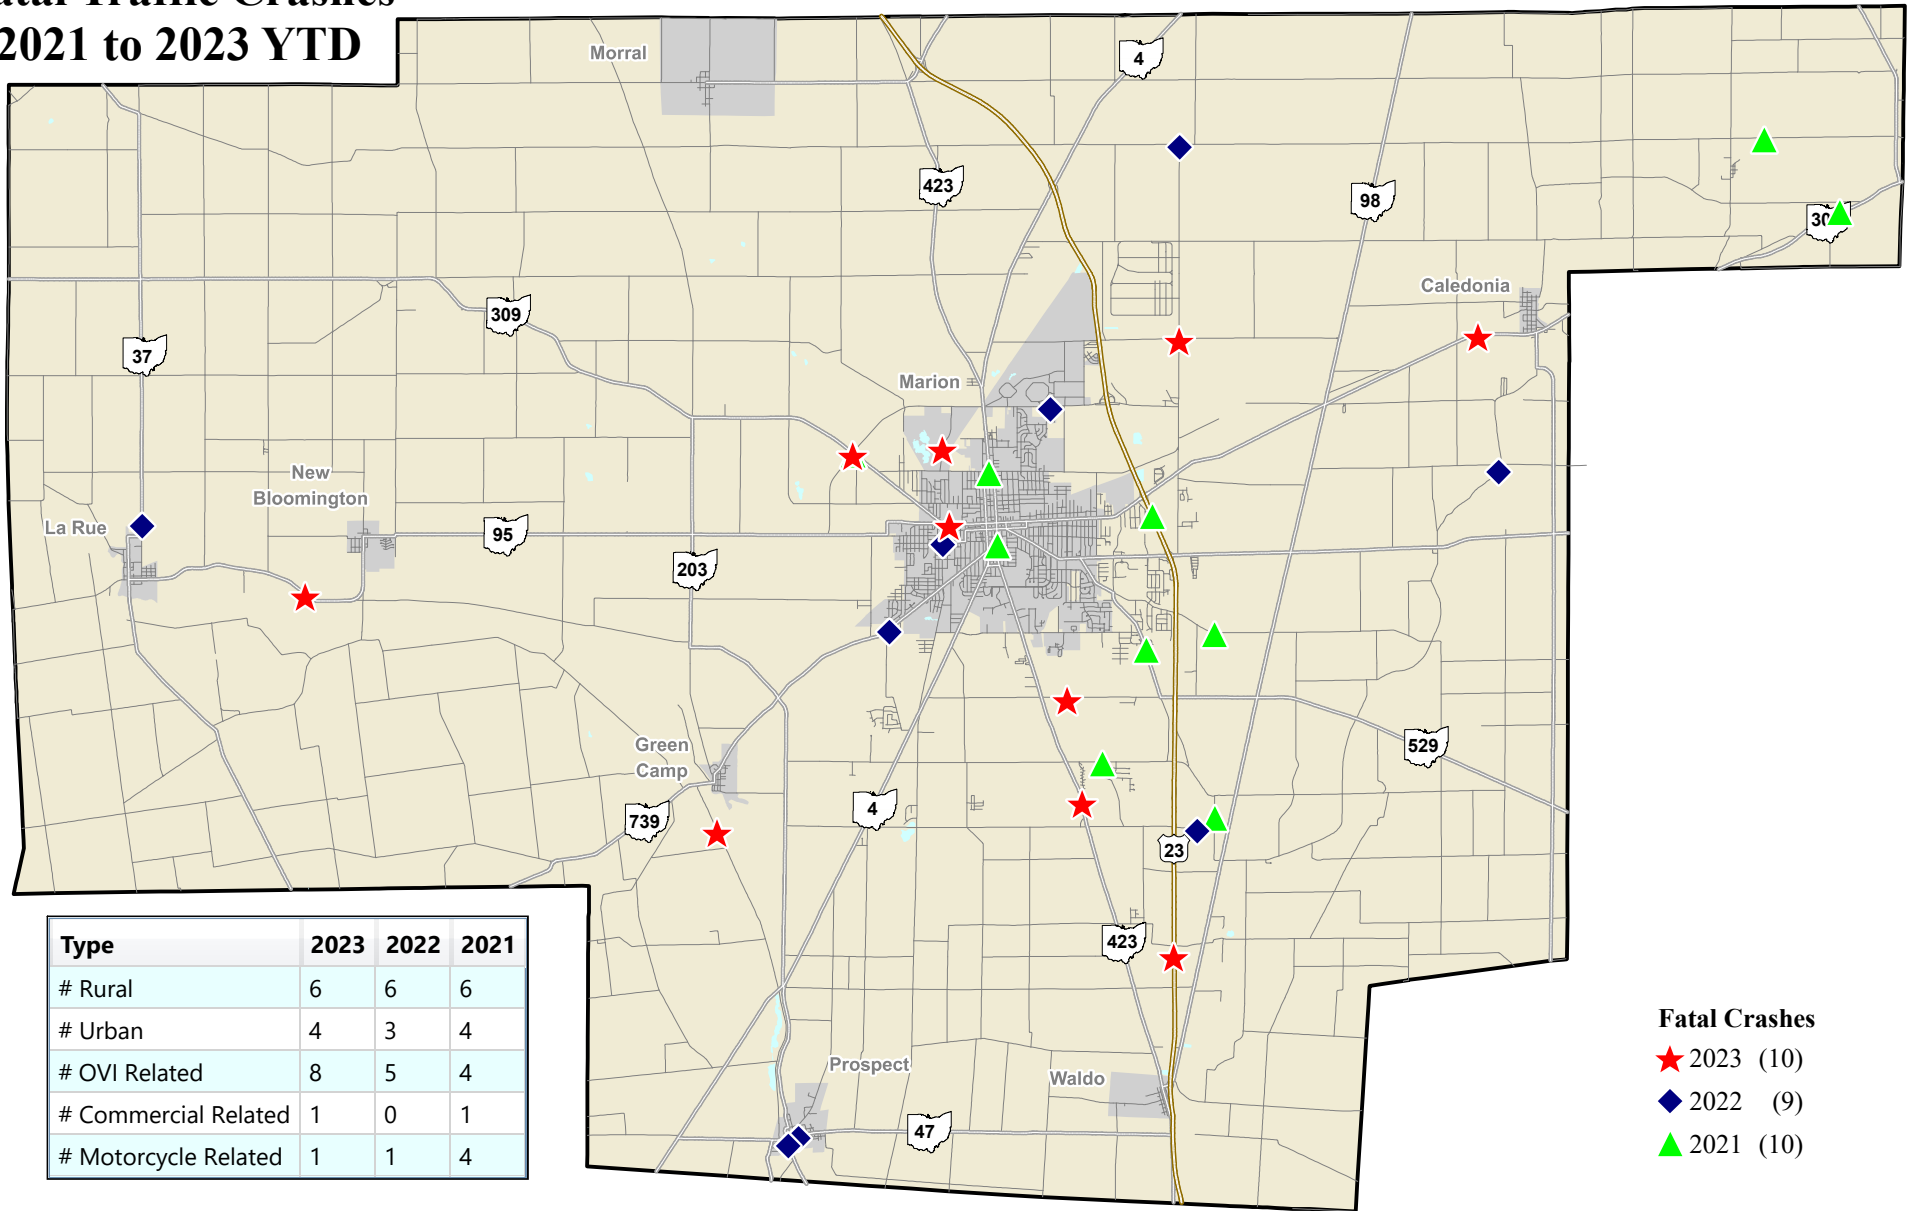

Marion County Fatal Traffic Crashes 2021 to 2023 YTD

Type	2023	2022	2021
# Rural	6	6	6
# Urban	4	3	4
# OVI Related	8	5	4
# Commercial Related	1	0	1
# Motorcycle Related	1	1	4

Fatal Crashes
 ★ 2023 (10)
 ◆ 2022 (9)
 ▲ 2021 (10)

Data Source: SAU Fatal Crash Database
 Map Design and Layout: OSHP Statistical Analysis Unit
 Ohio State Highway Patrol
 March 25, 2024