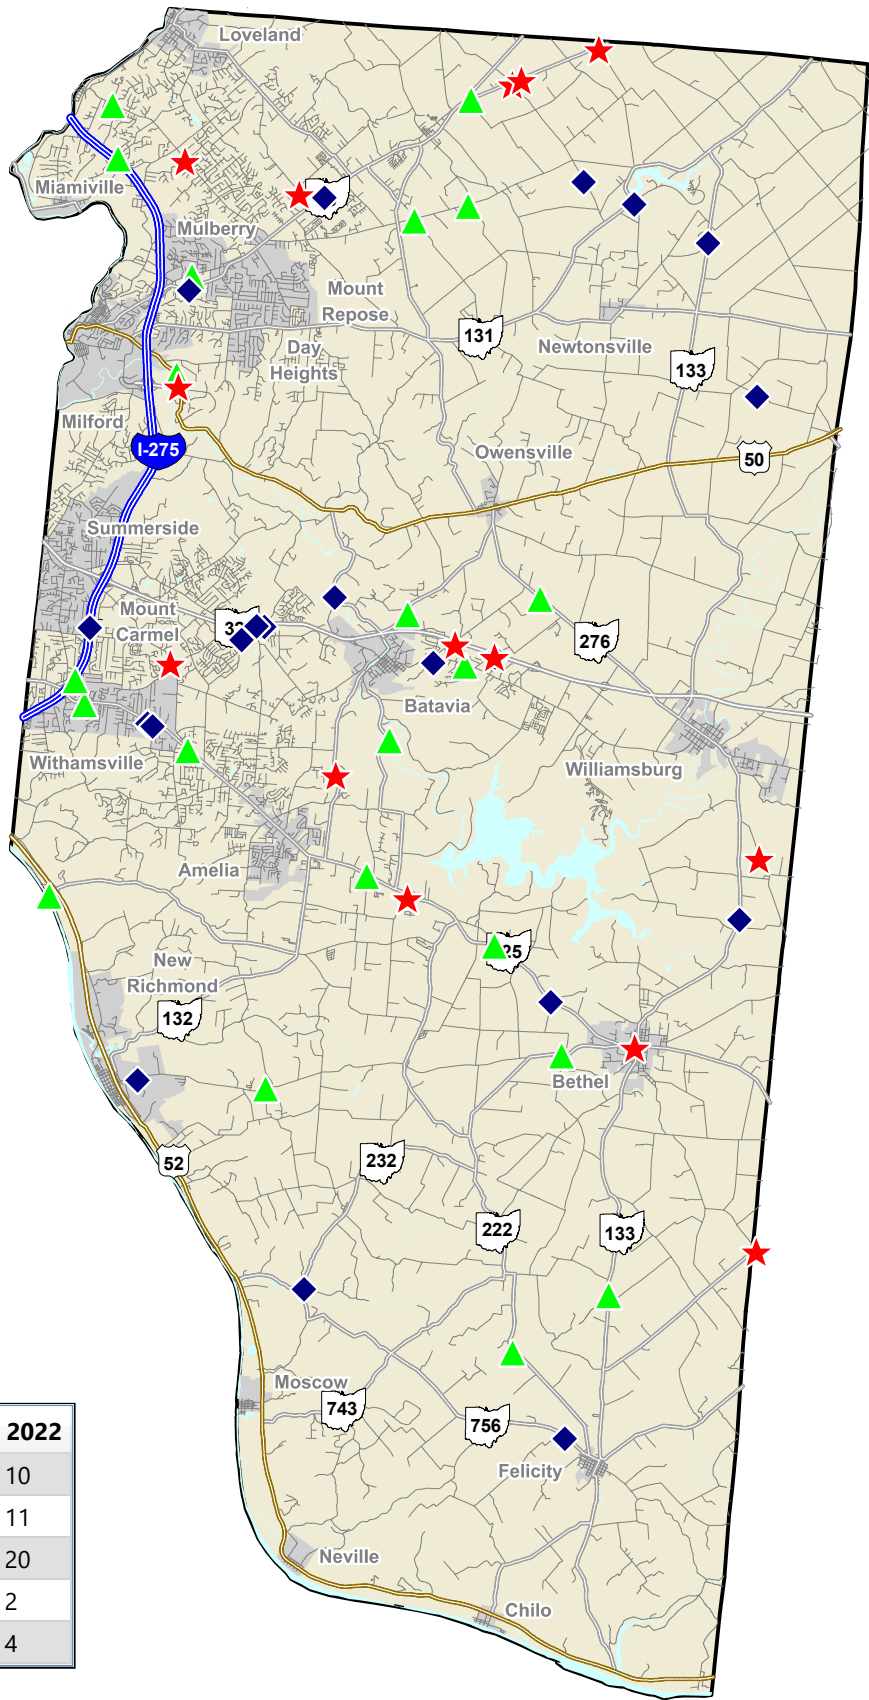

Clermont County Fatal Traffic Crashes 2022 to 2024

Fatal Crashes

- ★ 2024 (15)
- ◆ 2023 (20)
- ▲ 2022 (21)

Type	2024	2023	2022
# Rural	7	12	10
# Urban	8	8	11
# OVI Related	11	13	20
# Commercial Related	1	1	2
# Motorcycle Related	2	7	4

Data Source: SAU Fatal Crash Database
 Map Design and Layout: OSHP Statistical Analysis Unit
 Ohio State Highway Patrol
 April 7, 2025