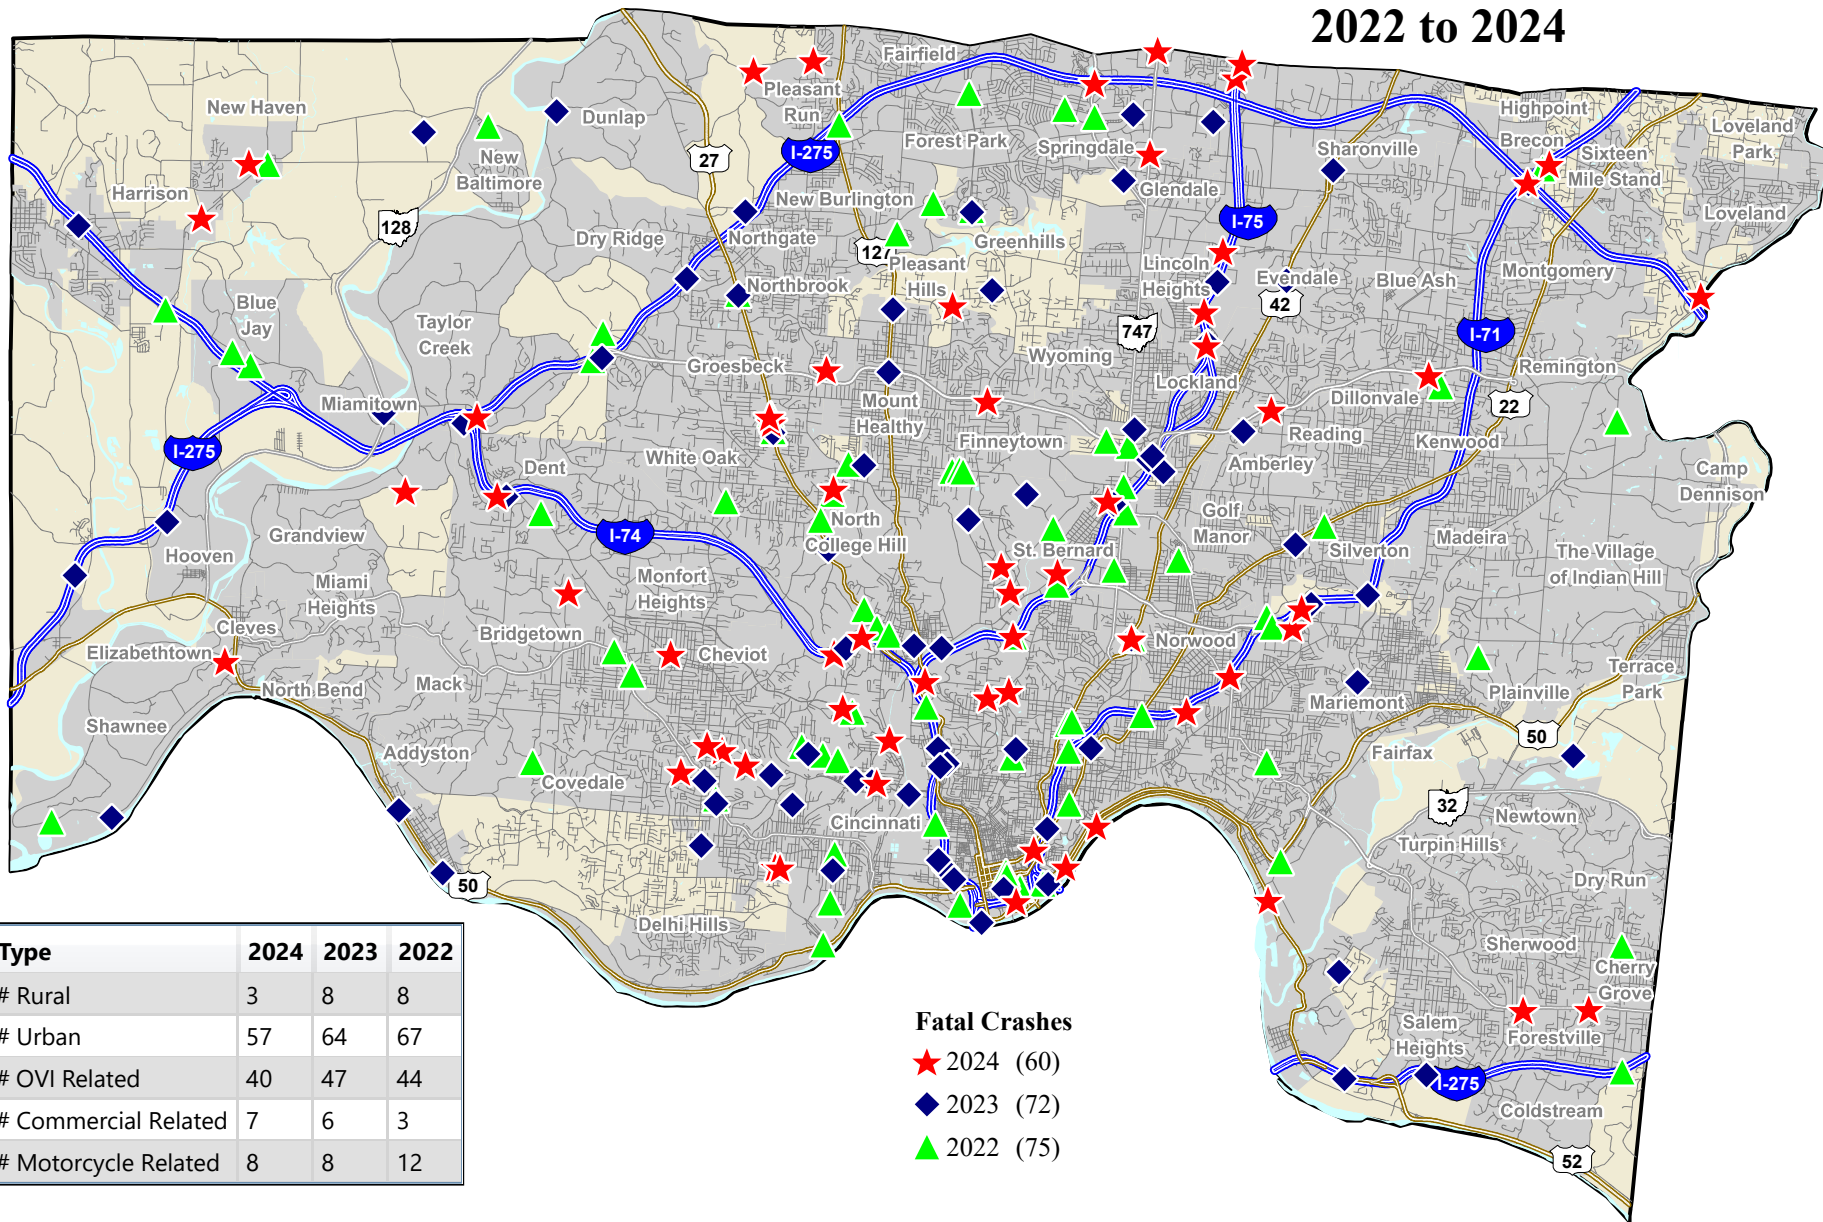

Hamilton County Fatal Traffic Crashes 2022 to 2024

Type	2024	2023	2022
# Rural	3	8	8
# Urban	57	64	67
# OVI Related	40	47	44
# Commercial Related	7	6	3
# Motorcycle Related	8	8	12

Fatal Crashes
 ★ 2024 (60)
 ◆ 2023 (72)
 ▲ 2022 (75)

Data Source: SAU Fatal Crash Database
 Map Design and Layout: OSHP Statistical Analysis Unit
 Ohio State Highway Patrol
 April 7, 2025