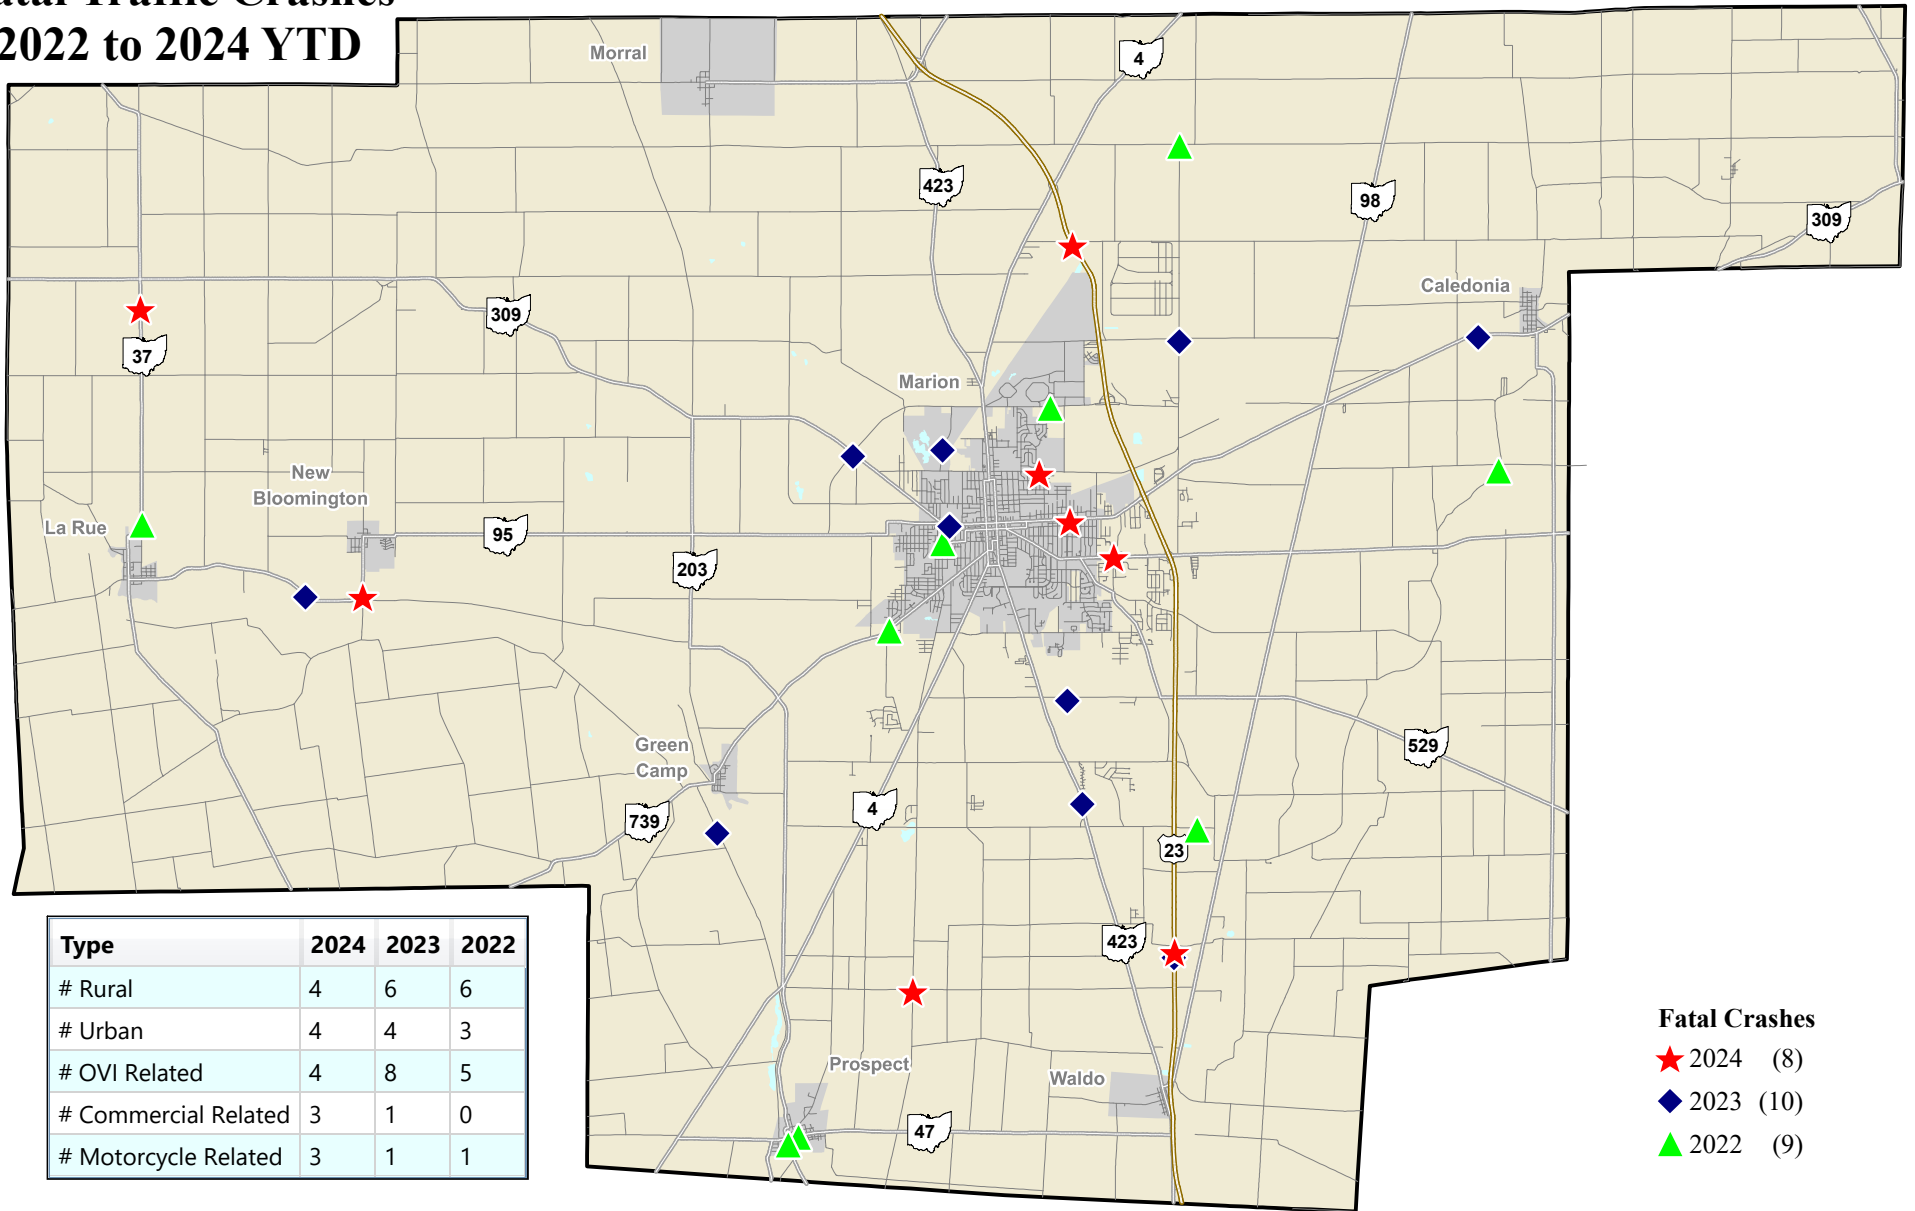

Marion County Fatal Traffic Crashes 2022 to 2024 YTD

Type	2024	2023	2022
# Rural	4	6	6
# Urban	4	4	3
# OVI Related	4	8	5
# Commercial Related	3	1	0
# Motorcycle Related	3	1	1

Fatal Crashes
 ★ 2024 (8)
 ◆ 2023 (10)
 ▲ 2022 (9)

Data Source: SAU Fatal Crash Database
 Map Design and Layout: OSHP Statistical Analysis Unit
 Ohio State Highway Patrol
 November 19, 2024