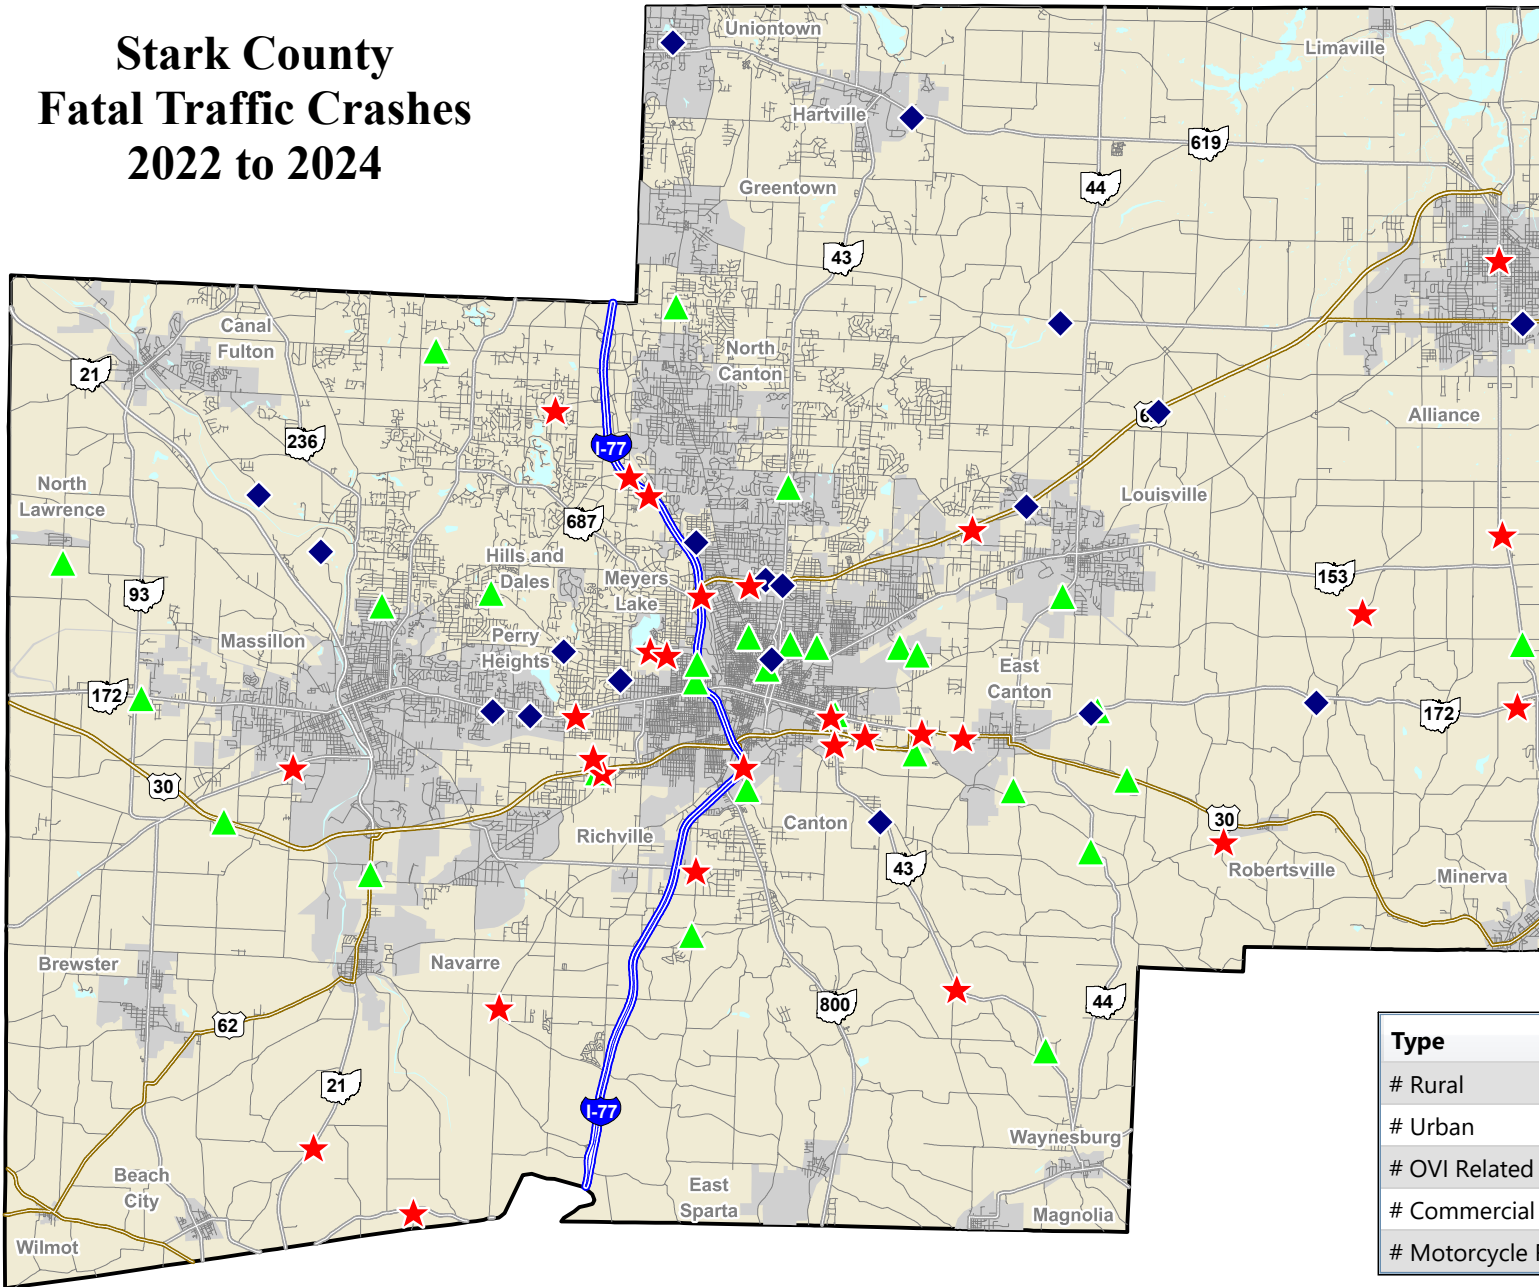

Stark County Fatal Traffic Crashes 2022 to 2024

Fatal Crashes
 ★ 2024 (28)
 ◆ 2023 (19)
 ▲ 2022 (29)

Type	2024	2023	2022
# Rural	10	7	12
# Urban	18	12	17
# OVI Related	19	10	12
# Commercial Related	0	2	1
# Motorcycle Related	13	6	7

Data Source: SAU Fatal Crash Database
 Map Design and Layout: OSHP Statistical Analysis Unit
 Ohio State Highway Patrol
 February 3, 2025