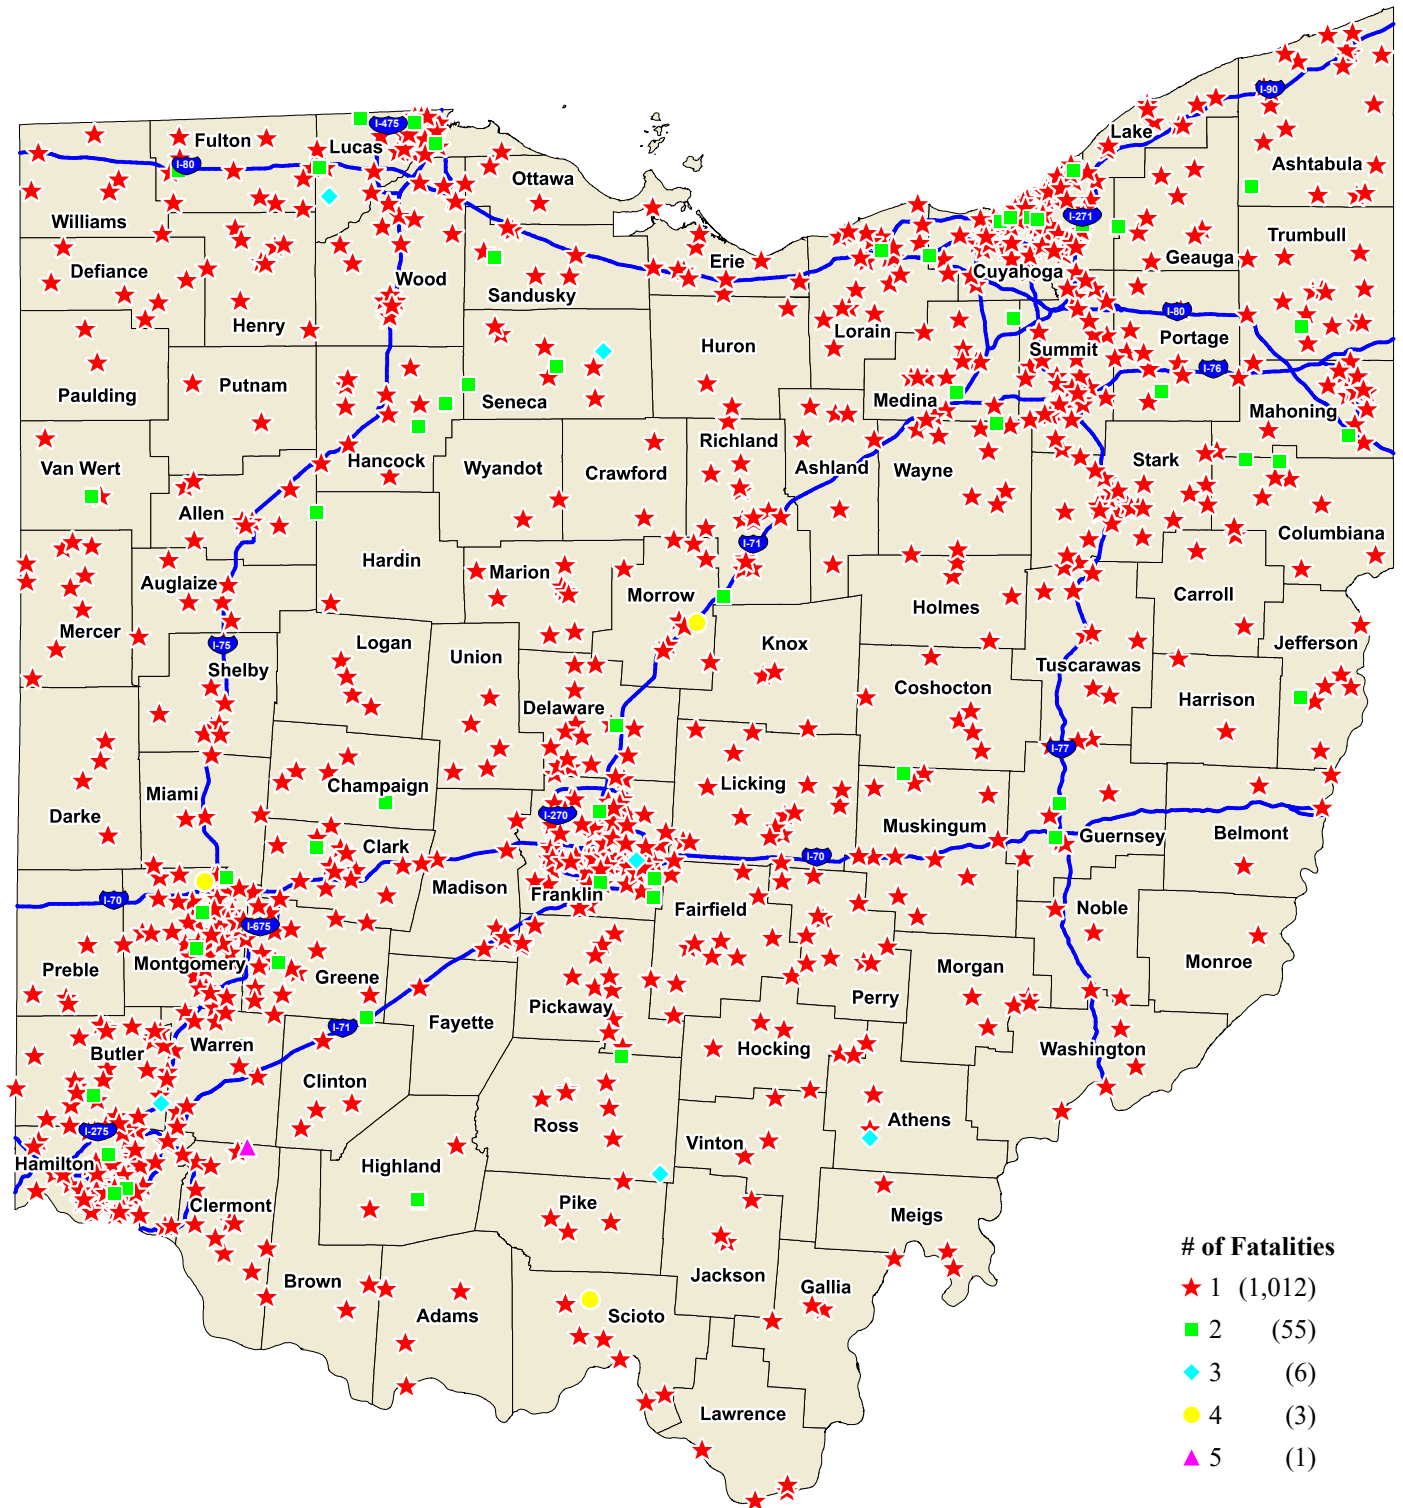

Ohio Fatal Crashes 2024

Data Source: SAU Fatal Crash Database
 Map Design and Layout: OSHP Statistical Analysis Unit
 Ohio State Highway Patrol
 April 1, 2025