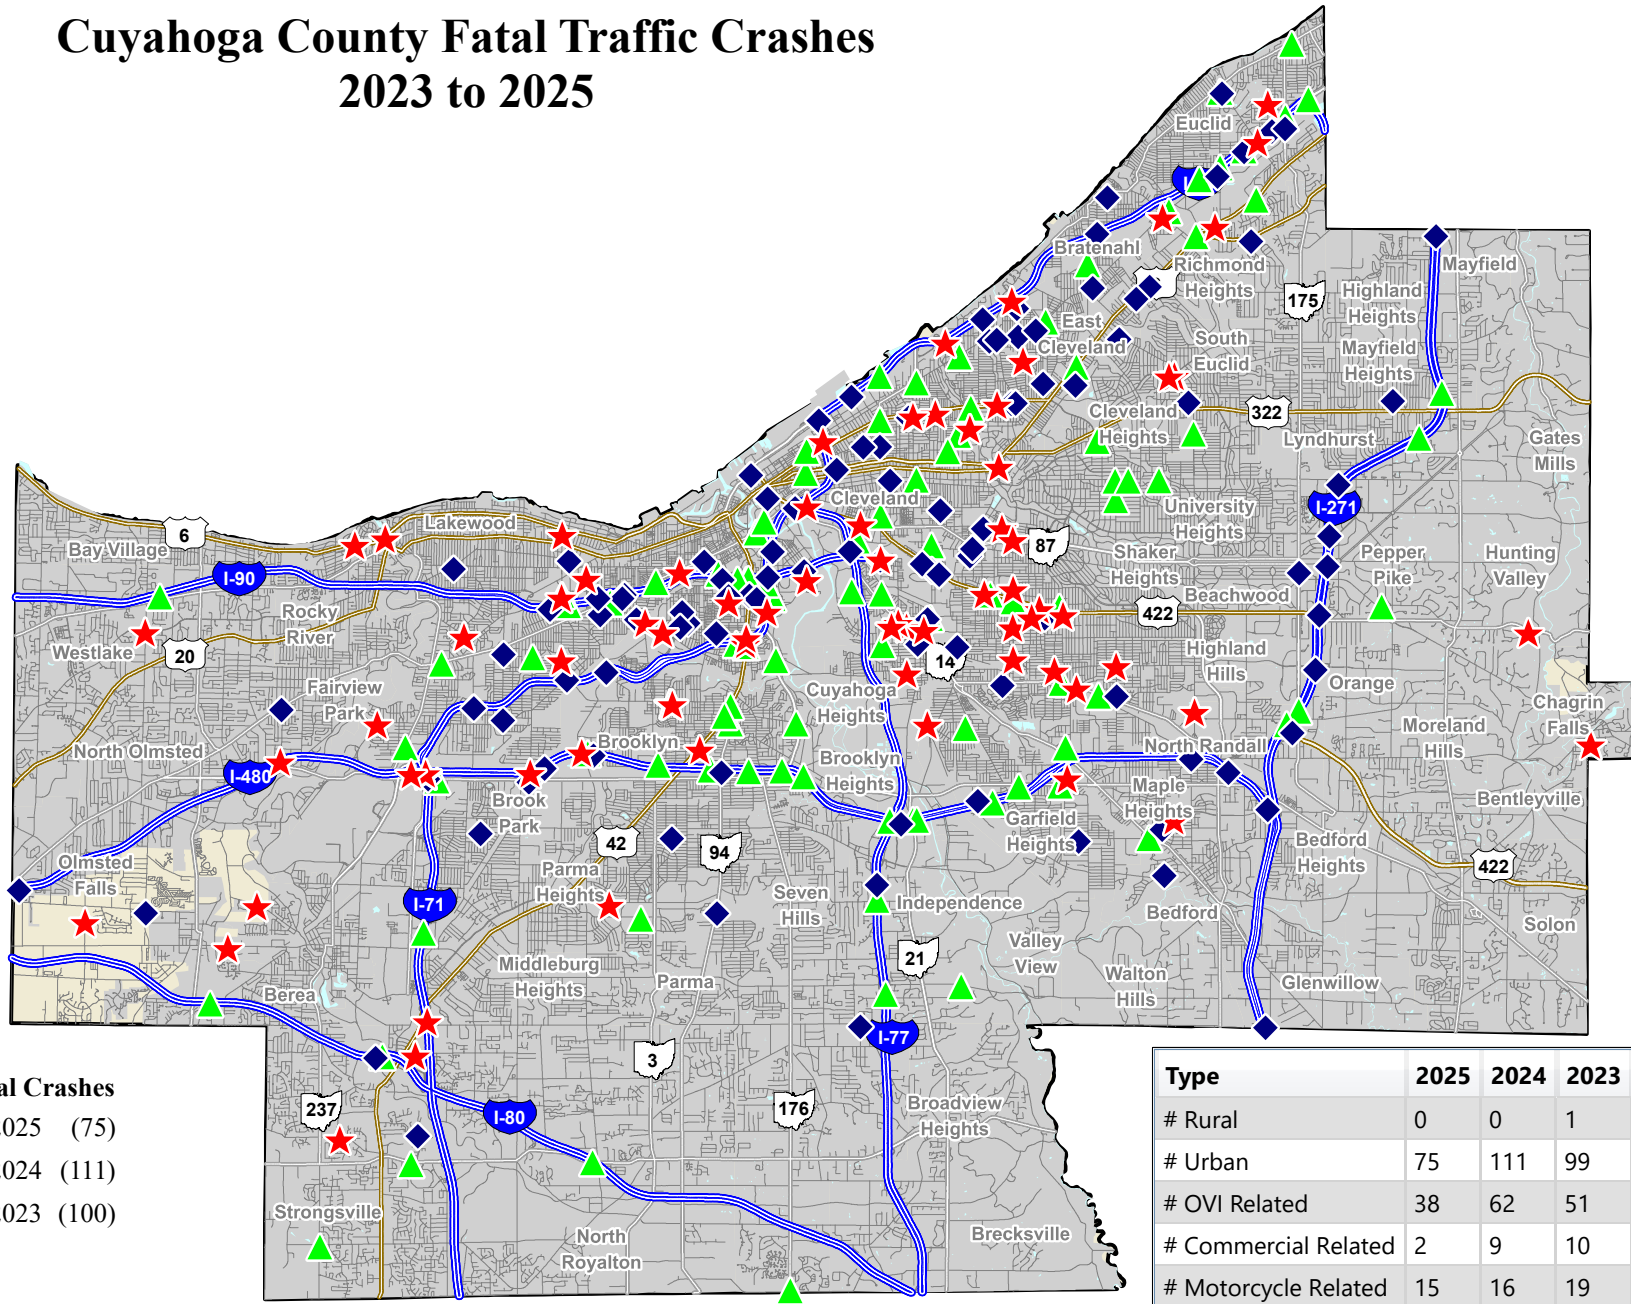

Cuyahoga County Fatal Traffic Crashes 2023 to 2025

Fatal Crashes

- ★ 2025 (75)
- ◆ 2024 (111)
- ▲ 2023 (100)

Type	2025	2024	2023
# Rural	0	0	1
# Urban	75	111	99
# OVI Related	38	62	51
# Commercial Related	2	9	10
# Motorcycle Related	15	16	19

Data Source: SAU Fatal Crash Database
 Map Design and Layout: OSHP Statistical Analysis Unit
 Ohio State Highway Patrol
 March 30, 2026