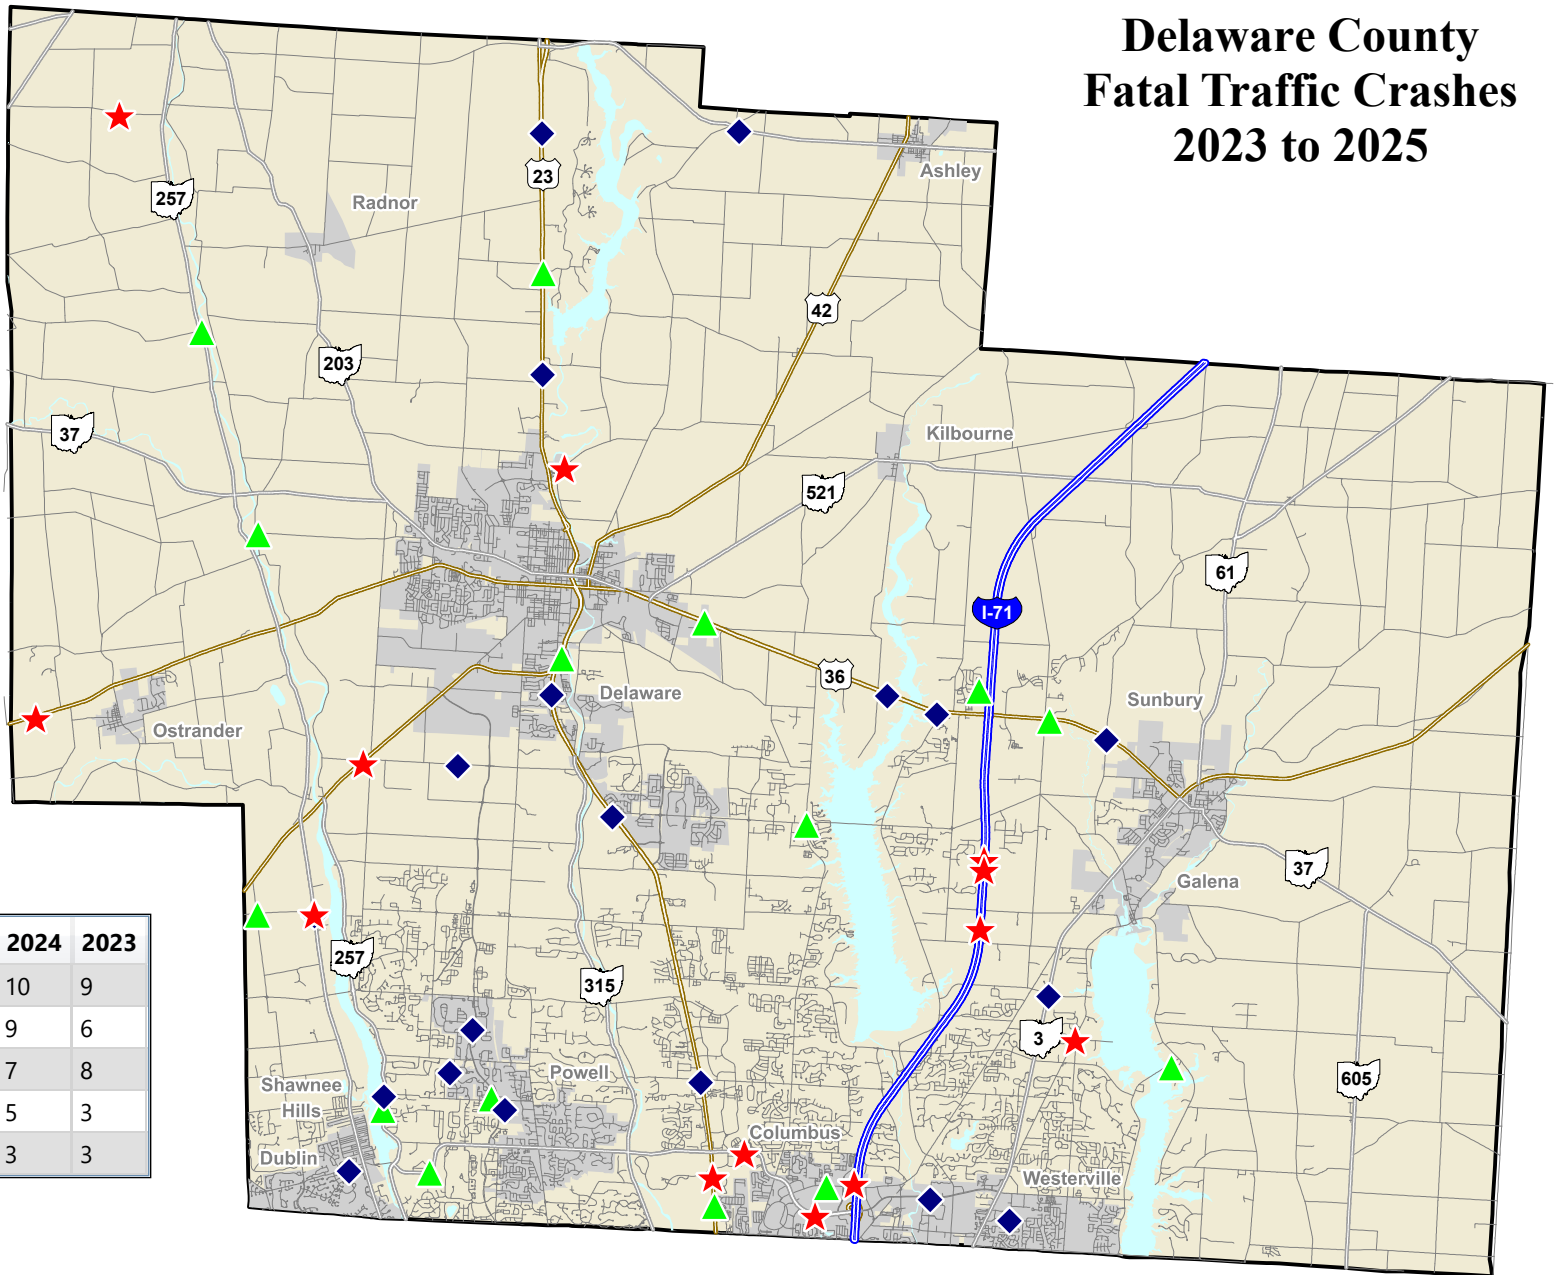

Delaware County Fatal Traffic Crashes 2023 to 2025

Fatal Crashes

- ★ 2025 (13)
- ◆ 2024 (19)
- ▲ 2023 (15)

Type	2025	2024	2023
# Rural	8	10	9
# Urban	5	9	6
# OVI Related	8	7	8
# Commercial Related	2	5	3
# Motorcycle Related	2	3	3

Data Source: SAU Fatal Crash Database
 Map Design and Layout: OSHP Statistical Analysis Unit
 Ohio State Highway Patrol
 February 19, 2026