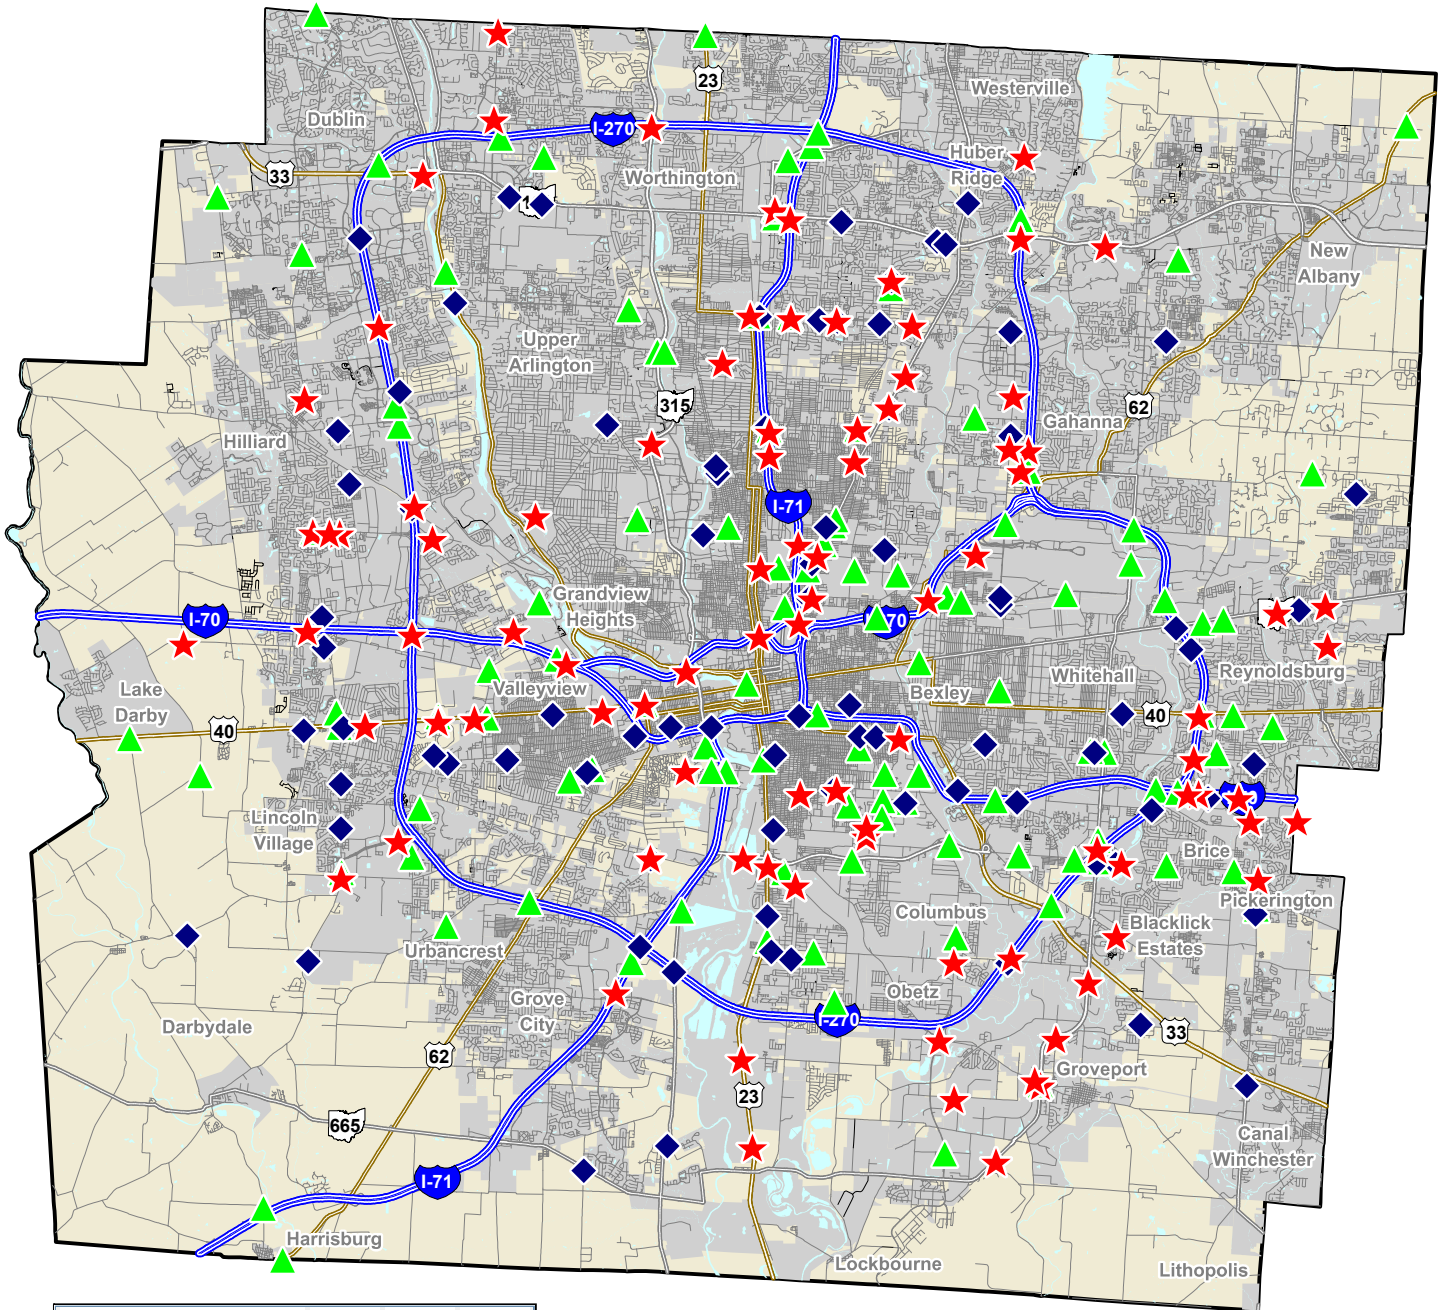

Franklin County Fatal Traffic Crashes 2023 to 2025

Type	2025	2024	2023
# Rural	3	5	6
# Urban	91	78	112
# OVI Related	63	48	71
# Commercial Related	14	4	11
# Motorcycle Related	14	16	25

Fatal Crashes
★ 2025 (94)
◆ 2024 (83)
▲ 2023 (118)

Data Source: SAU Fatal Crash Database
 Map Design and Layout: OSHP Statistical Analysis Unit
 Ohio State Highway Patrol
 March 30, 2026