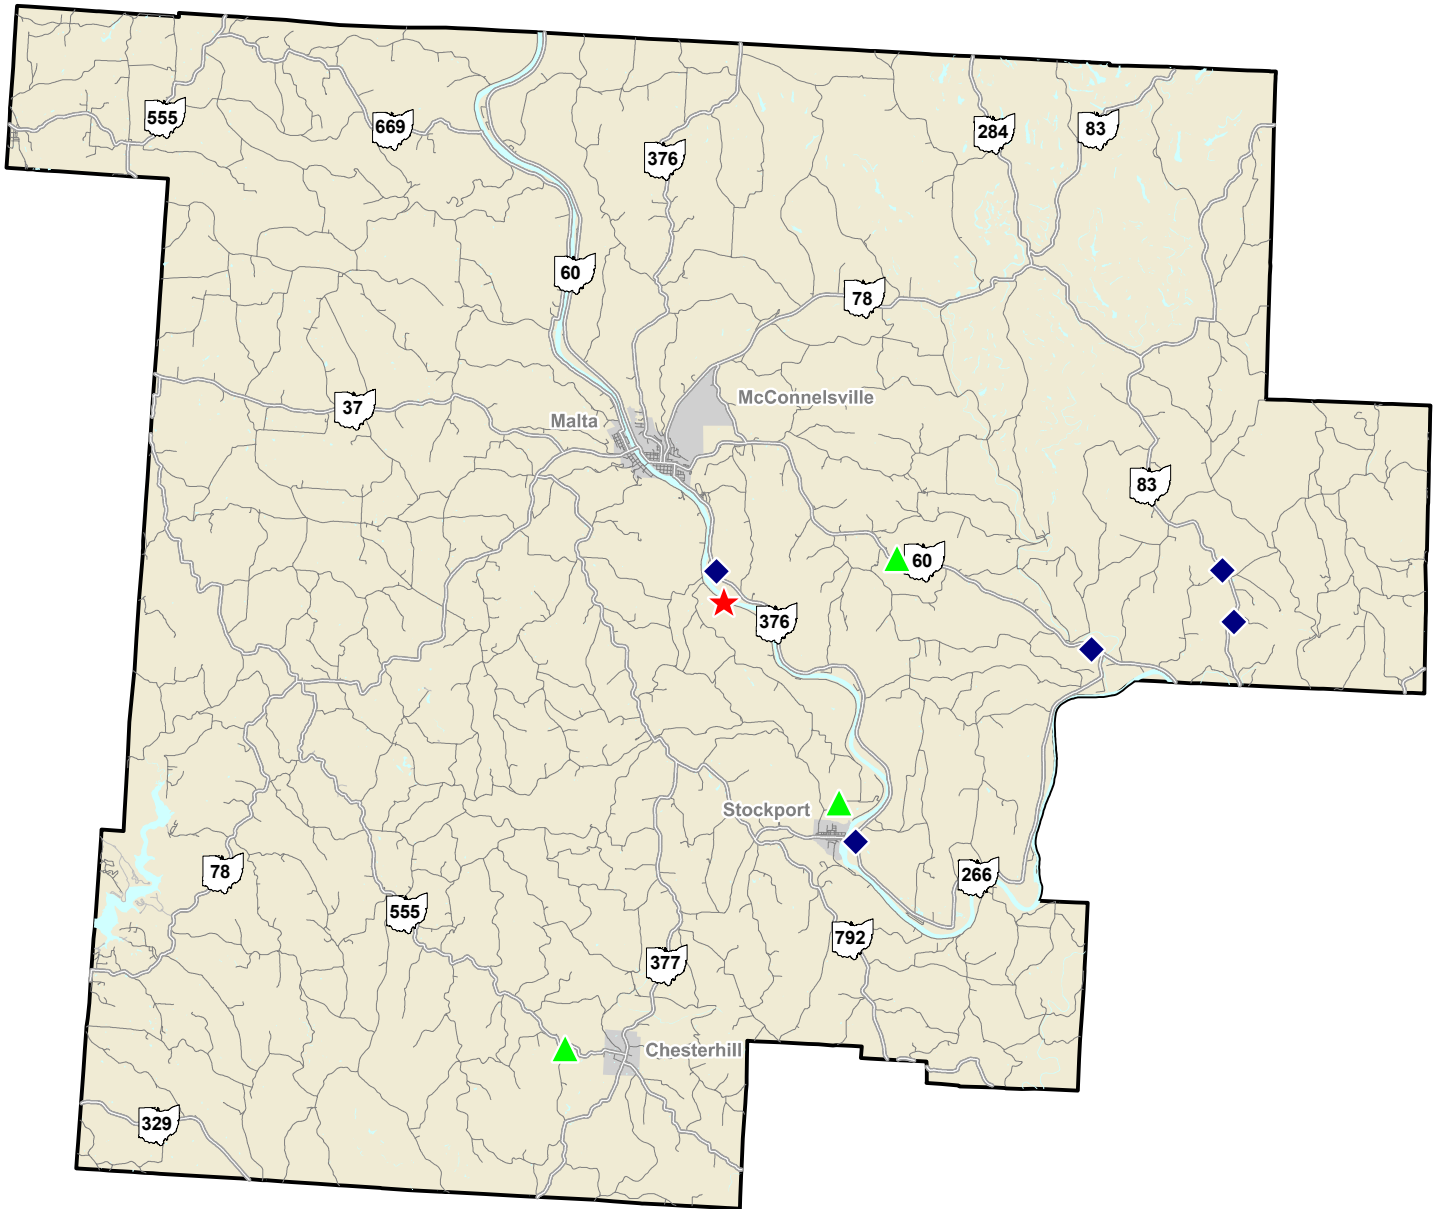

Morgan County Fatal Traffic Crashes 2023 to 2025

Fatal Crashes

- ★ 2025 (1)
- ◆ 2024 (5)
- ▲ 2023 (3)

Type	2025	2024	2023
# Rural	1	5	3
# Urban	0	0	0
# OVI Related	1	2	2
# Commercial Related	0	0	1
# Motorcycle Related	0	3	0

Data Source: SAU Fatal Crash Database
 Map Design and Layout: OSHP Statistical Analysis Unit
 Ohio State Highway Patrol
 March 30, 2026