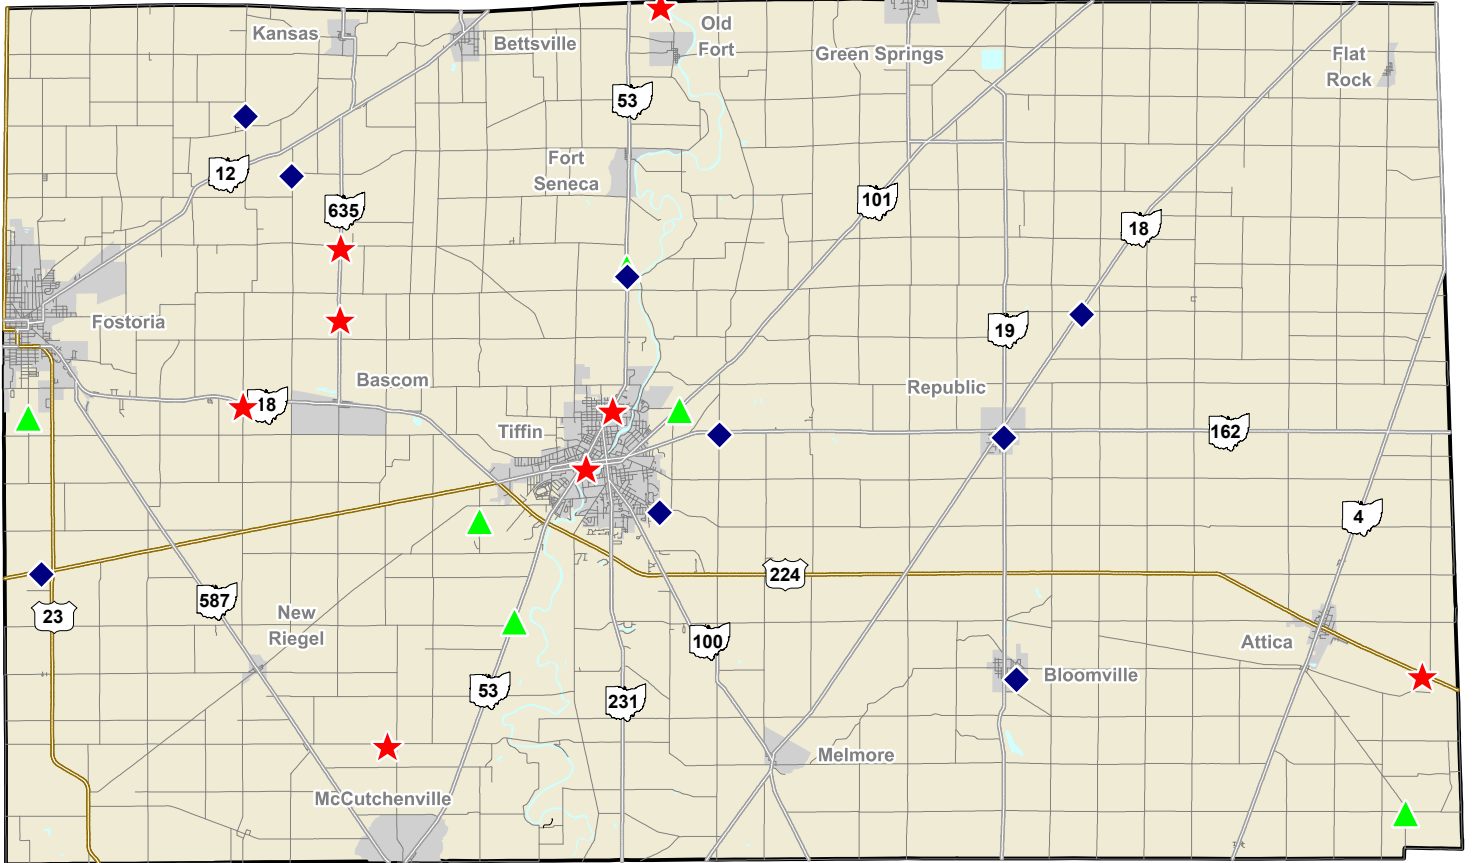

Seneca County Fatal Traffic Crashes 2023 to 2025 YTD

Fatal Crashes

- ★ 2025 (8)
- ◆ 2024 (9)
- ▲ 2023 (6)

Type	2025	2024	2023
# Rural	6	7	6
# Urban	2	2	0
# OVI Related	3	4	2
# Commercial Related	0	1	1
# Motorcycle Related	1	1	1

Data Source: SAU Fatal Crash Database
 Map Design and Layout: OSHP Statistical Analysis Unit
 Ohio State Highway Patrol
 January 7, 2026