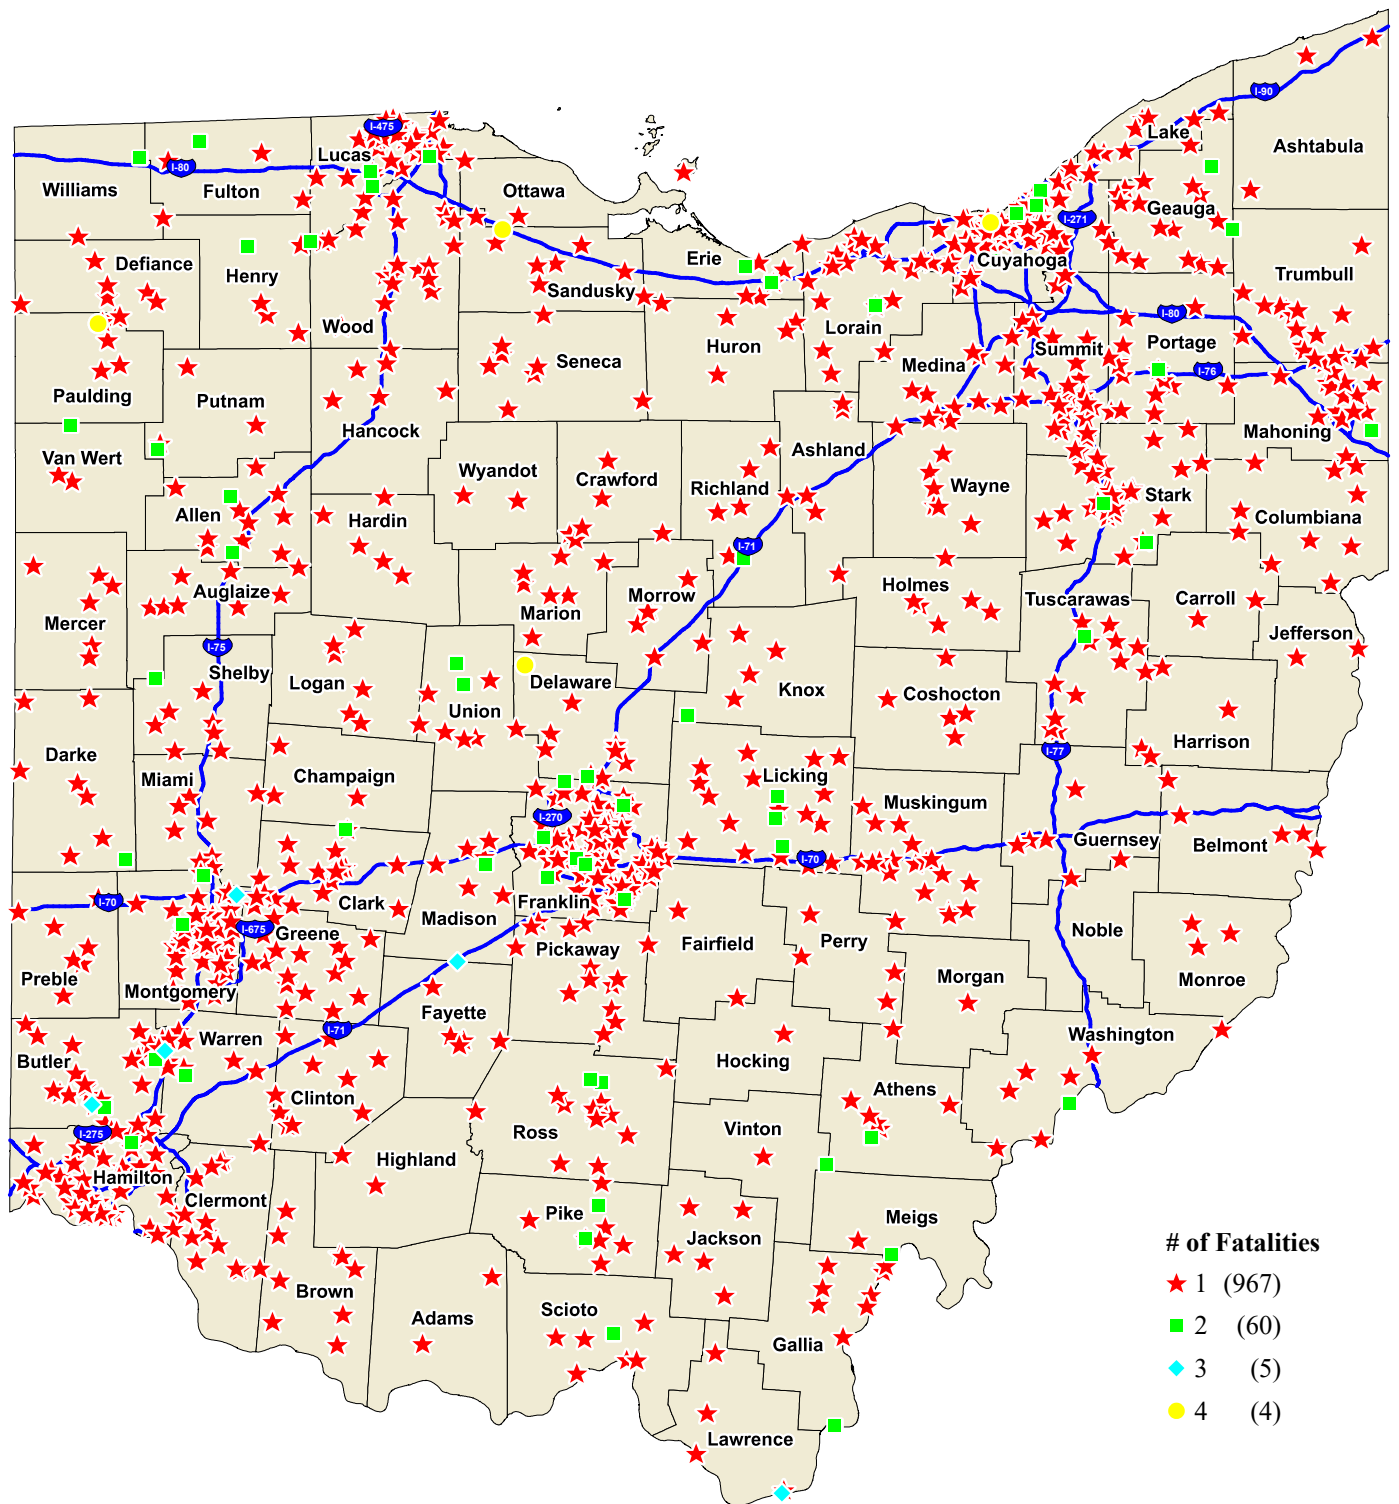

Ohio Fatal Crashes Year 2025

of Fatalities

- ★ 1 (967)
- 2 (60)
- ◆ 3 (5)
- 4 (4)

Data Source: SAU Fatal Crash Database
 Map Design and Layout: OSHP Statistical Analysis Unit
 Ohio State Highway Patrol
 March 6, 2026