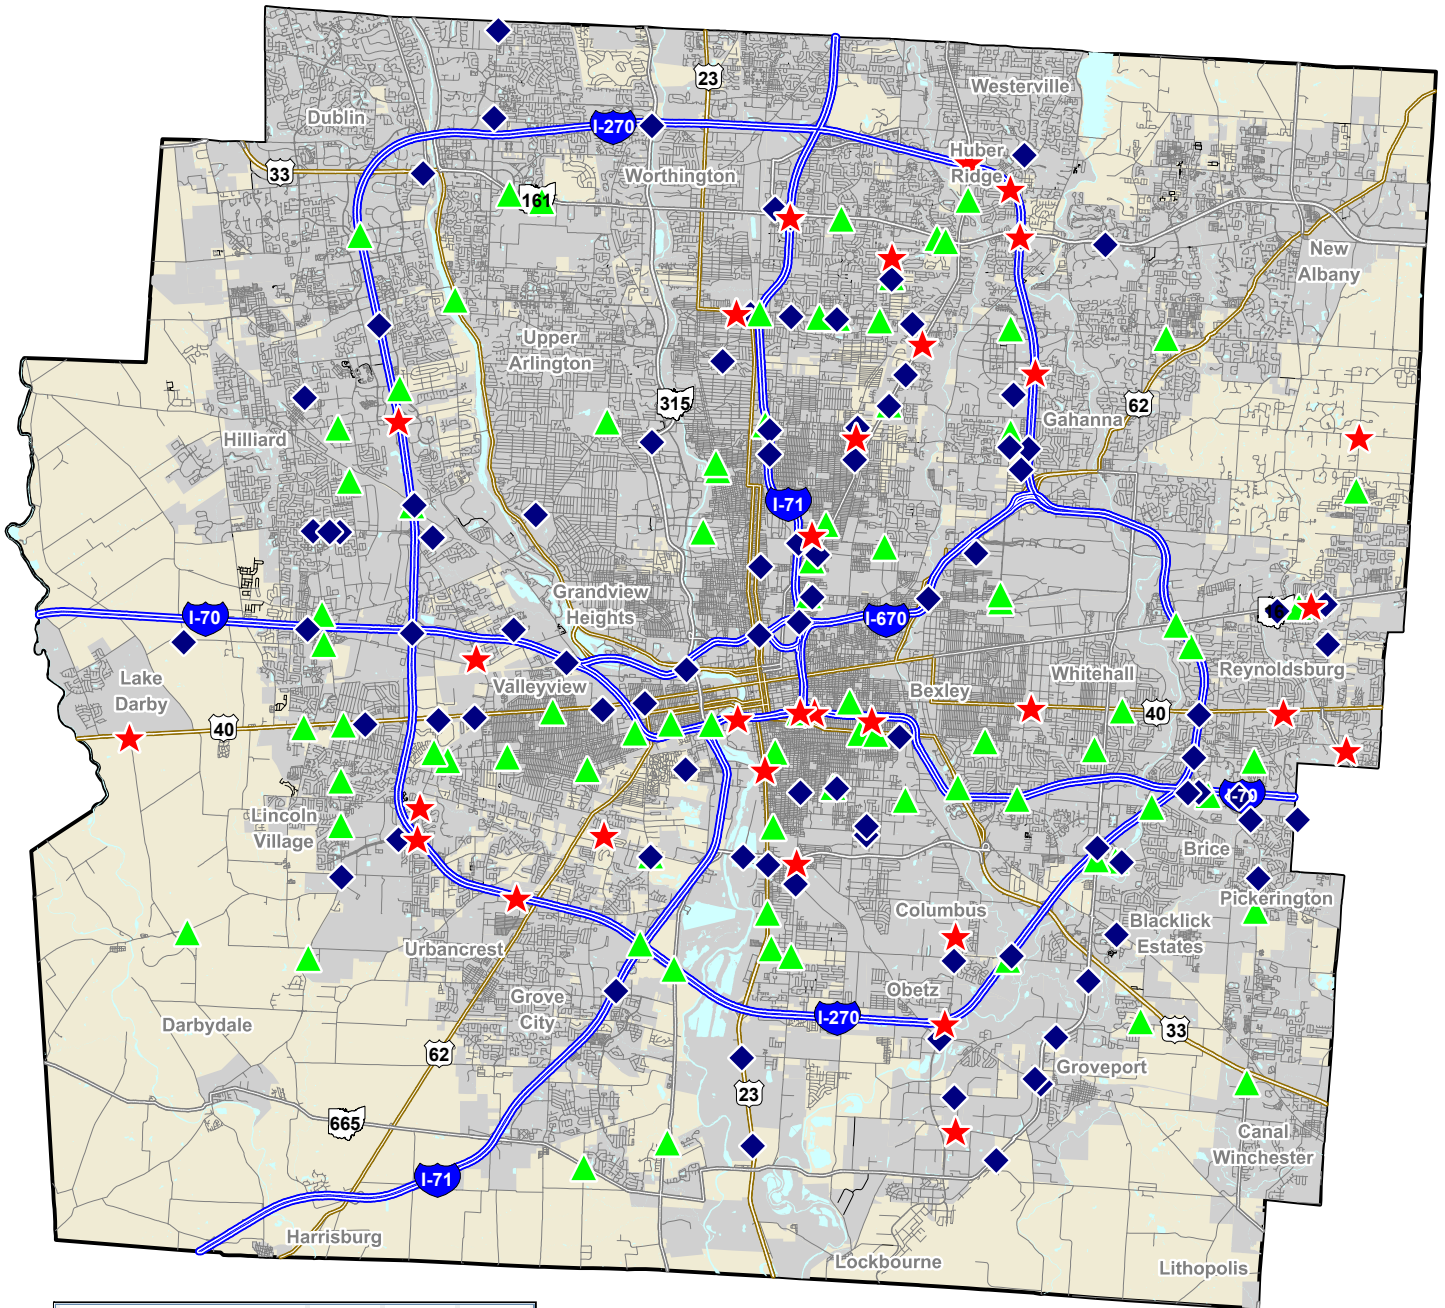

Franklin County Fatal Traffic Crashes 2024 to 2026 YTD

Type	2026	2025	2024
# Rural	3	3	5
# Urban	28	91	78
# OVI Related	6	63	48
# Commercial Related	5	14	4
# Motorcycle Related	4	14	16

Fatal Crashes

- ★ 2026 (31)
- ◆ 2025 (94)
- ▲ 2024 (83)

Data Source: SAU Fatal Crash Database
 Map Design and Layout: OSHP Statistical Analysis Unit
 Ohio State Highway Patrol
 April 24, 2026