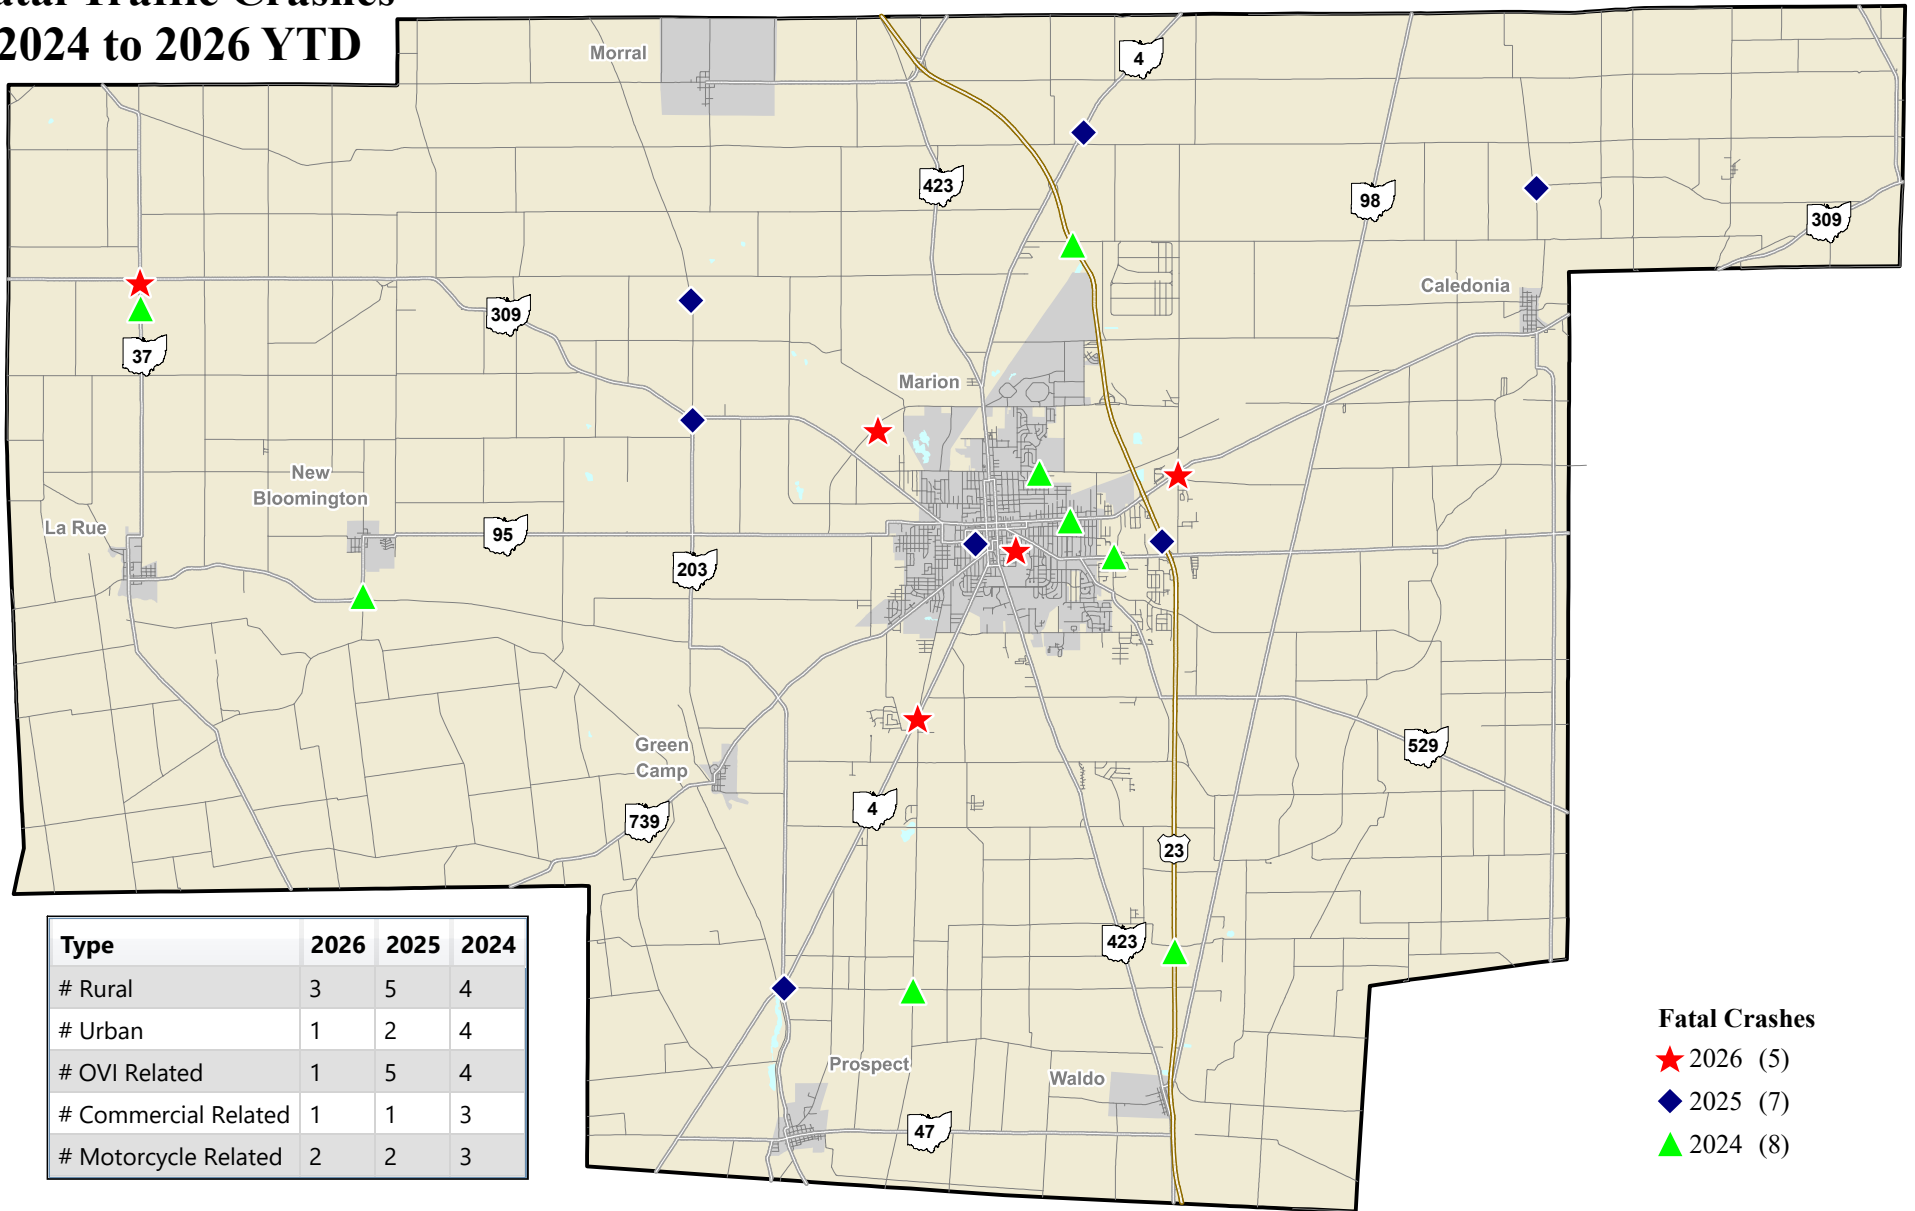

Marion County Fatal Traffic Crashes 2024 to 2026 YTD

Type	2026	2025	2024
# Rural	3	5	4
# Urban	1	2	4
# OVI Related	1	5	4
# Commercial Related	1	1	3
# Motorcycle Related	2	2	3

Fatal Crashes
 ★ 2026 (5)
 ◆ 2025 (7)
 ▲ 2024 (8)

Data Source: SAU Fatal Crash Database
 Map Design and Layout: OSHP Statistical Analysis Unit
 Ohio State Highway Patrol
 June 15, 2026