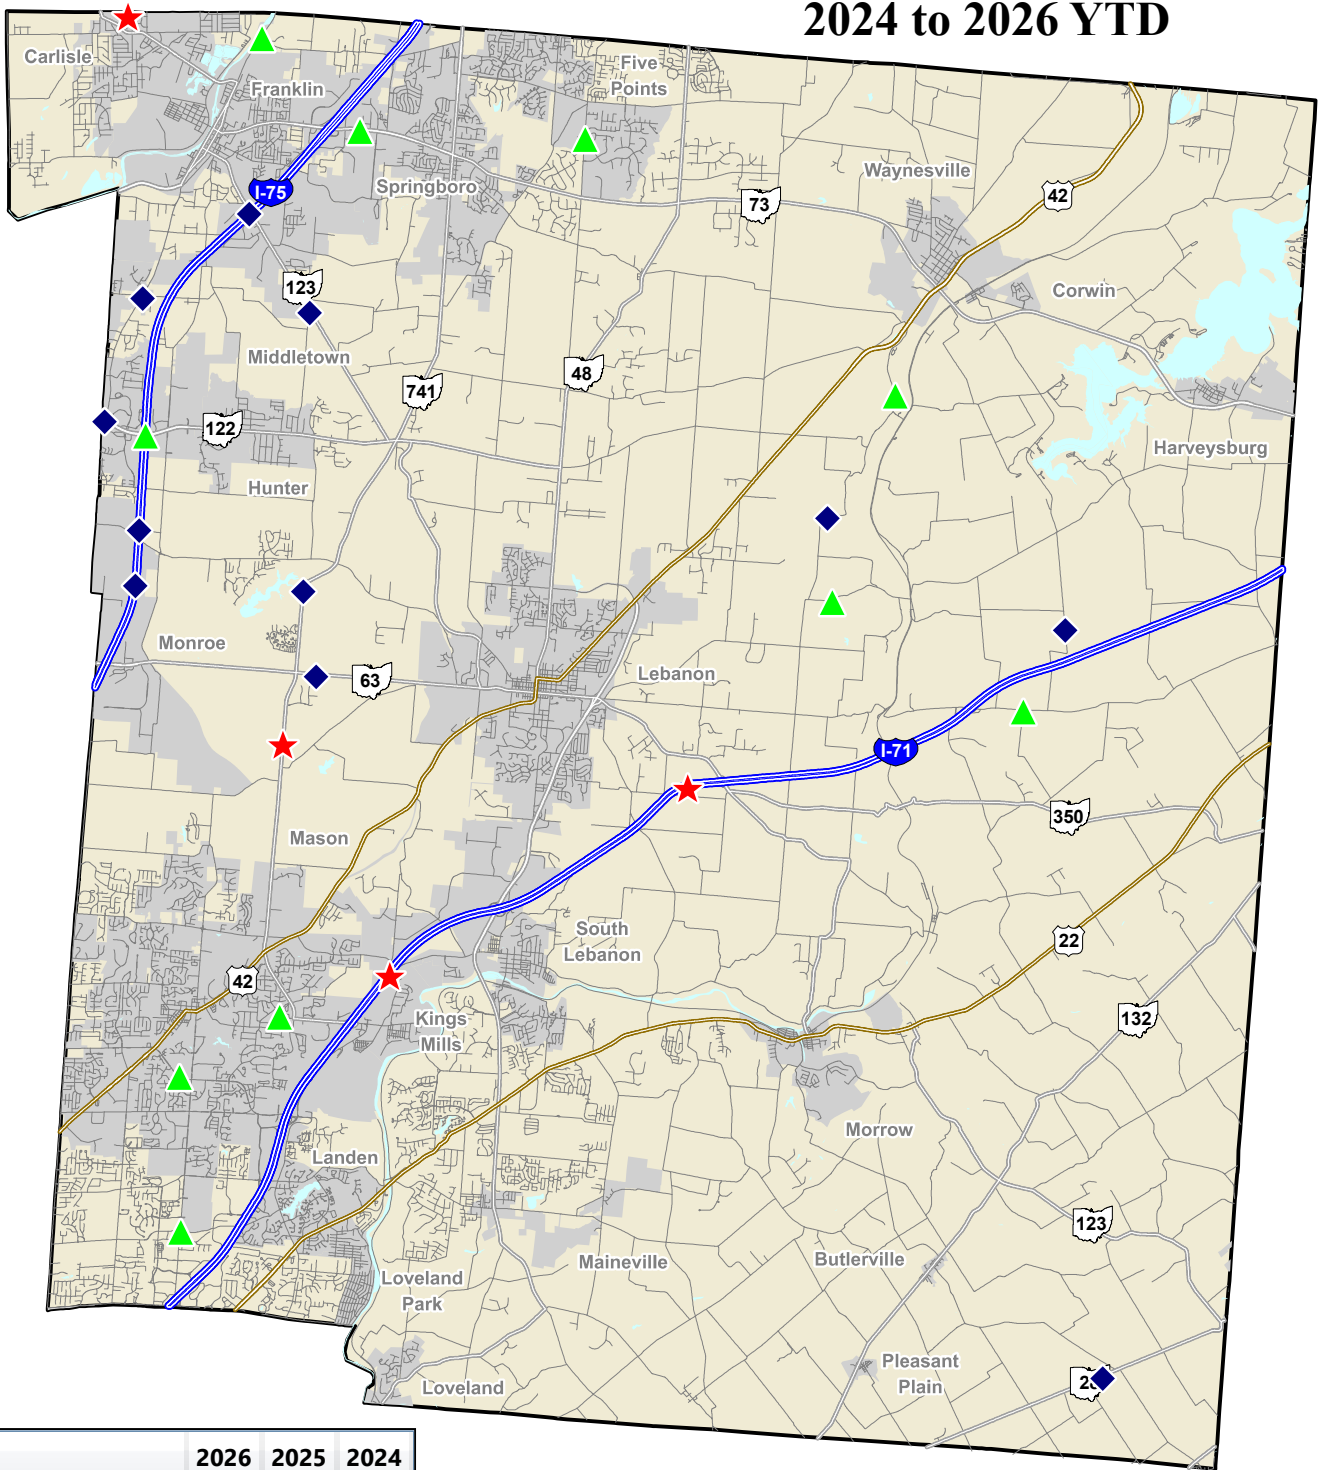

# Warren County Fatal Traffic Crashes 2024 to 2026 YTD

Type	2026	2025	2024
# Rural	4	7	2
# Urban	0	4	8
# OVI Related	2	6	7
# Commercial Related	0	3	0
# Motorcycle Related	0	3	2

### Fatal Crashes

- ★ 2026 (4)
- ◆ 2025 (11)
- ▲ 2024 (10)

Data Source: SAU Fatal Crash Database  
 Map Design and Layout: OSHP Statistical Analysis Unit  
 Ohio State Highway Patrol  
 April 29, 2026