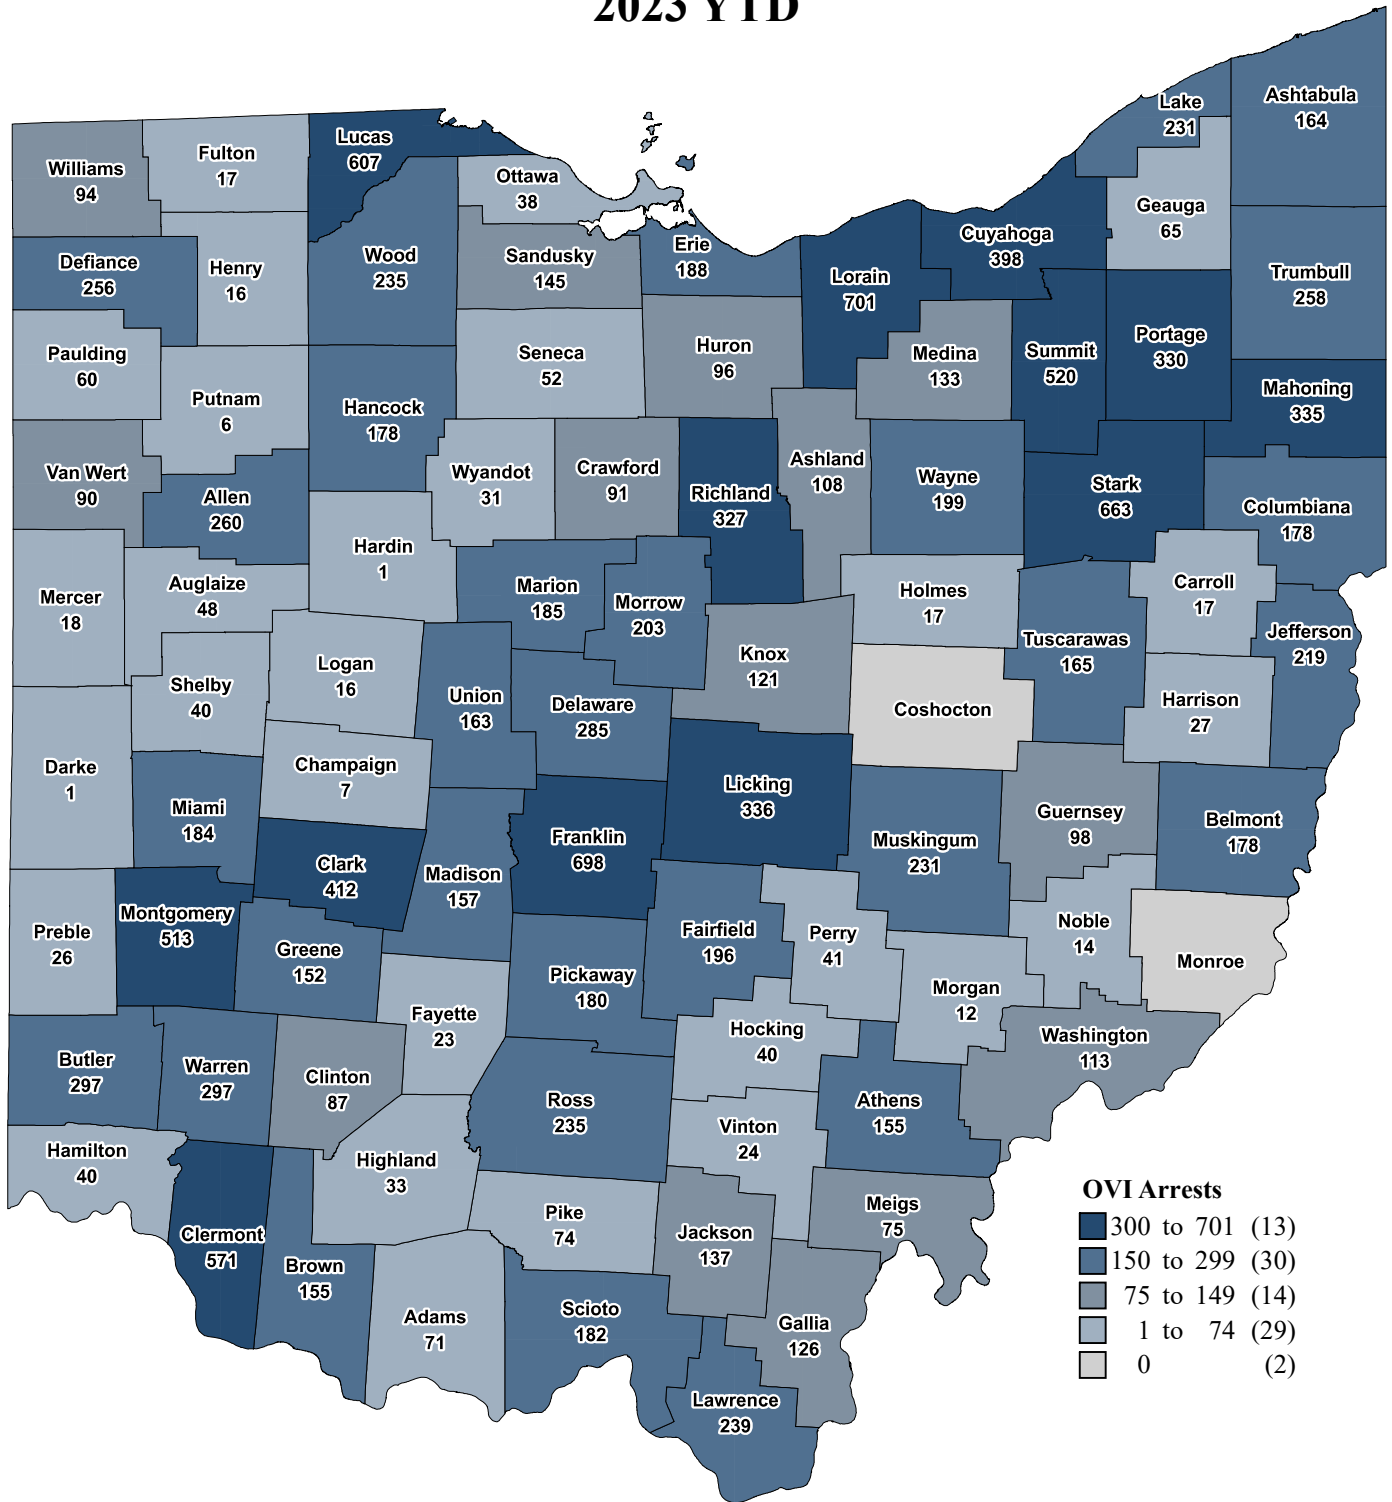

# Ohio State Highway Patrol OVI Arrests 2023 YTD

Data Source: OSHP Computer-Aided Dispatch System (CAD)  
 Map Design and Layout: OSHP Statistical Analysis Unit  
 Ohio State Highway Patrol  
 December 26, 2023