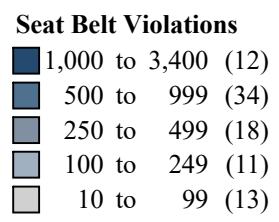

Ohio State Highway Patrol Seat Belt Violations Year 2024

Data Source: OSHP Computer-Aided Dispatch (CAD) System
 Map Design and Layout: OSHP Statistical Analysis Unit
 Ohio State Highway Patrol
 January 6, 2025