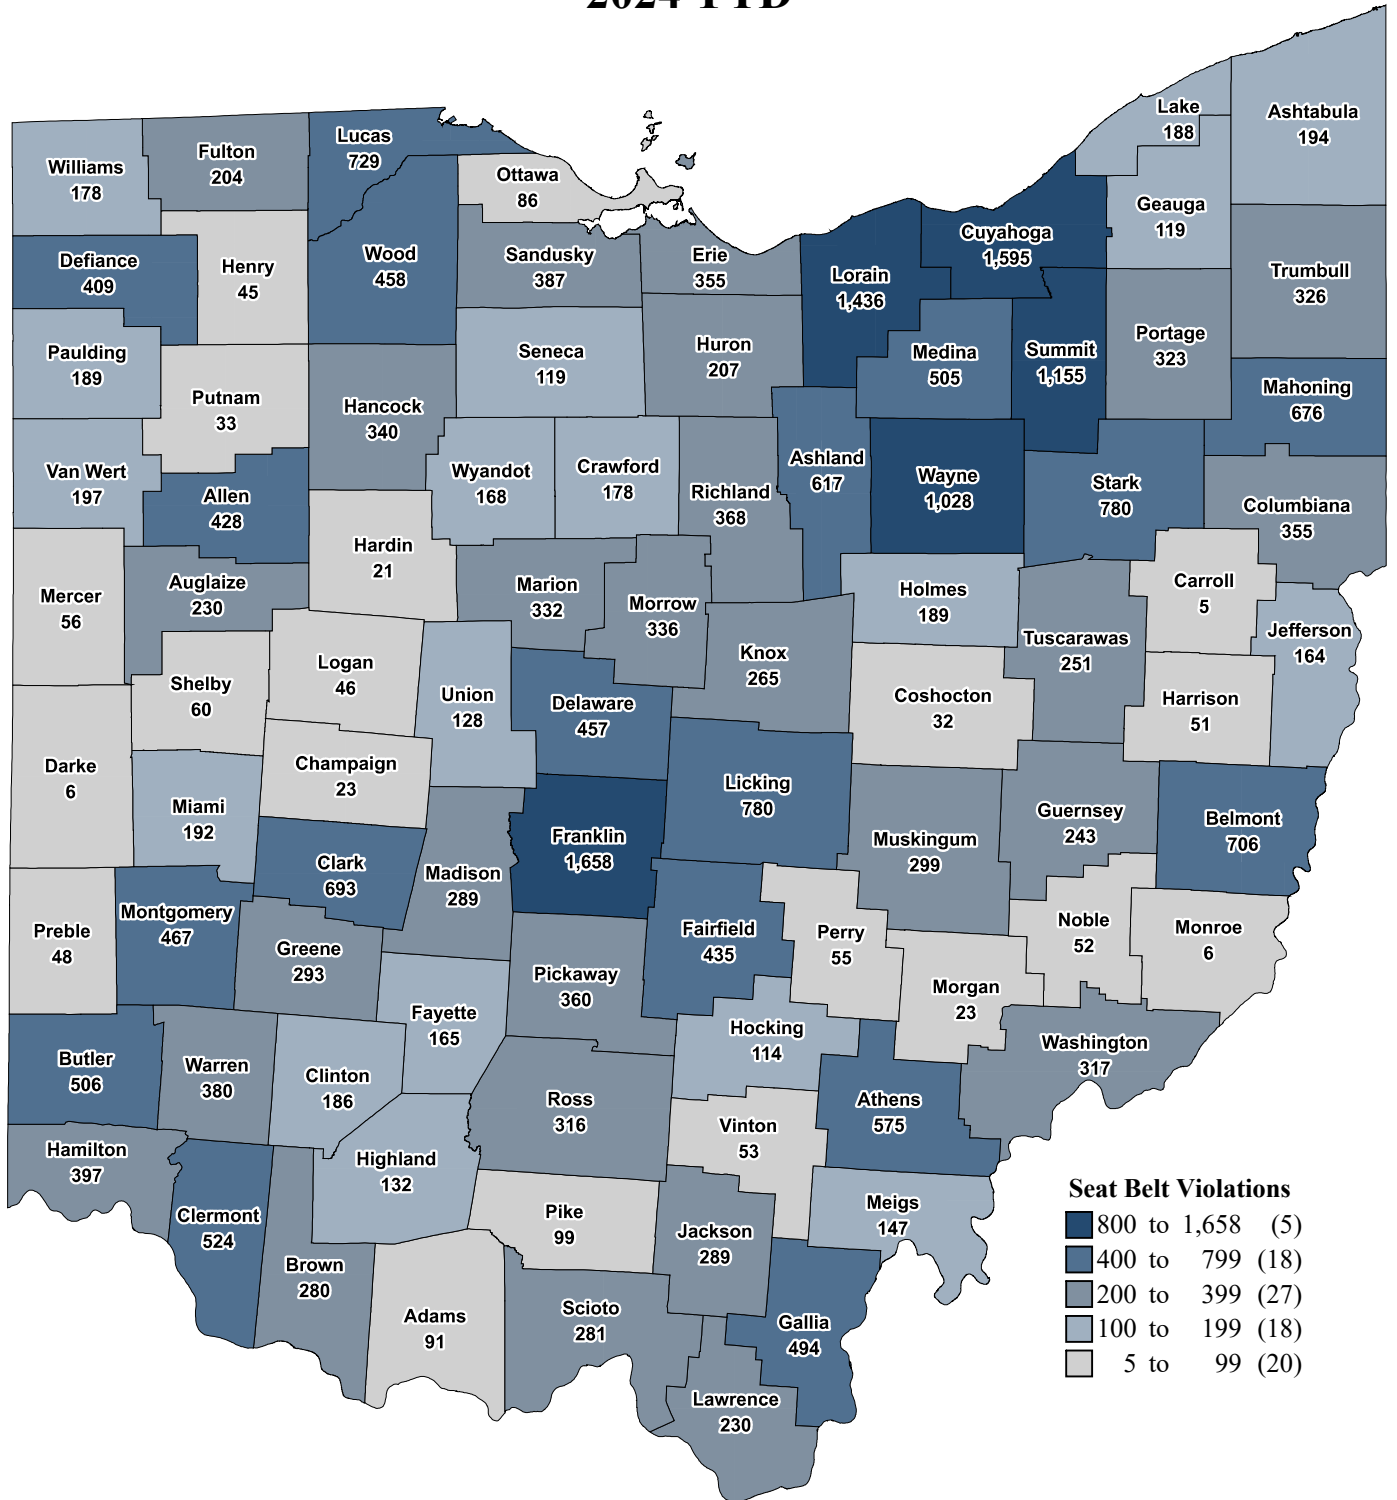

Ohio State Highway Patrol Seat Belt Violations 2024 YTD

Data Source: OSHP Computer-Aided Dispatch (CAD) System
 Map Design and Layout: OSHP Statistical Analysis Unit
 Ohio State Highway Patrol
 June 24, 2024