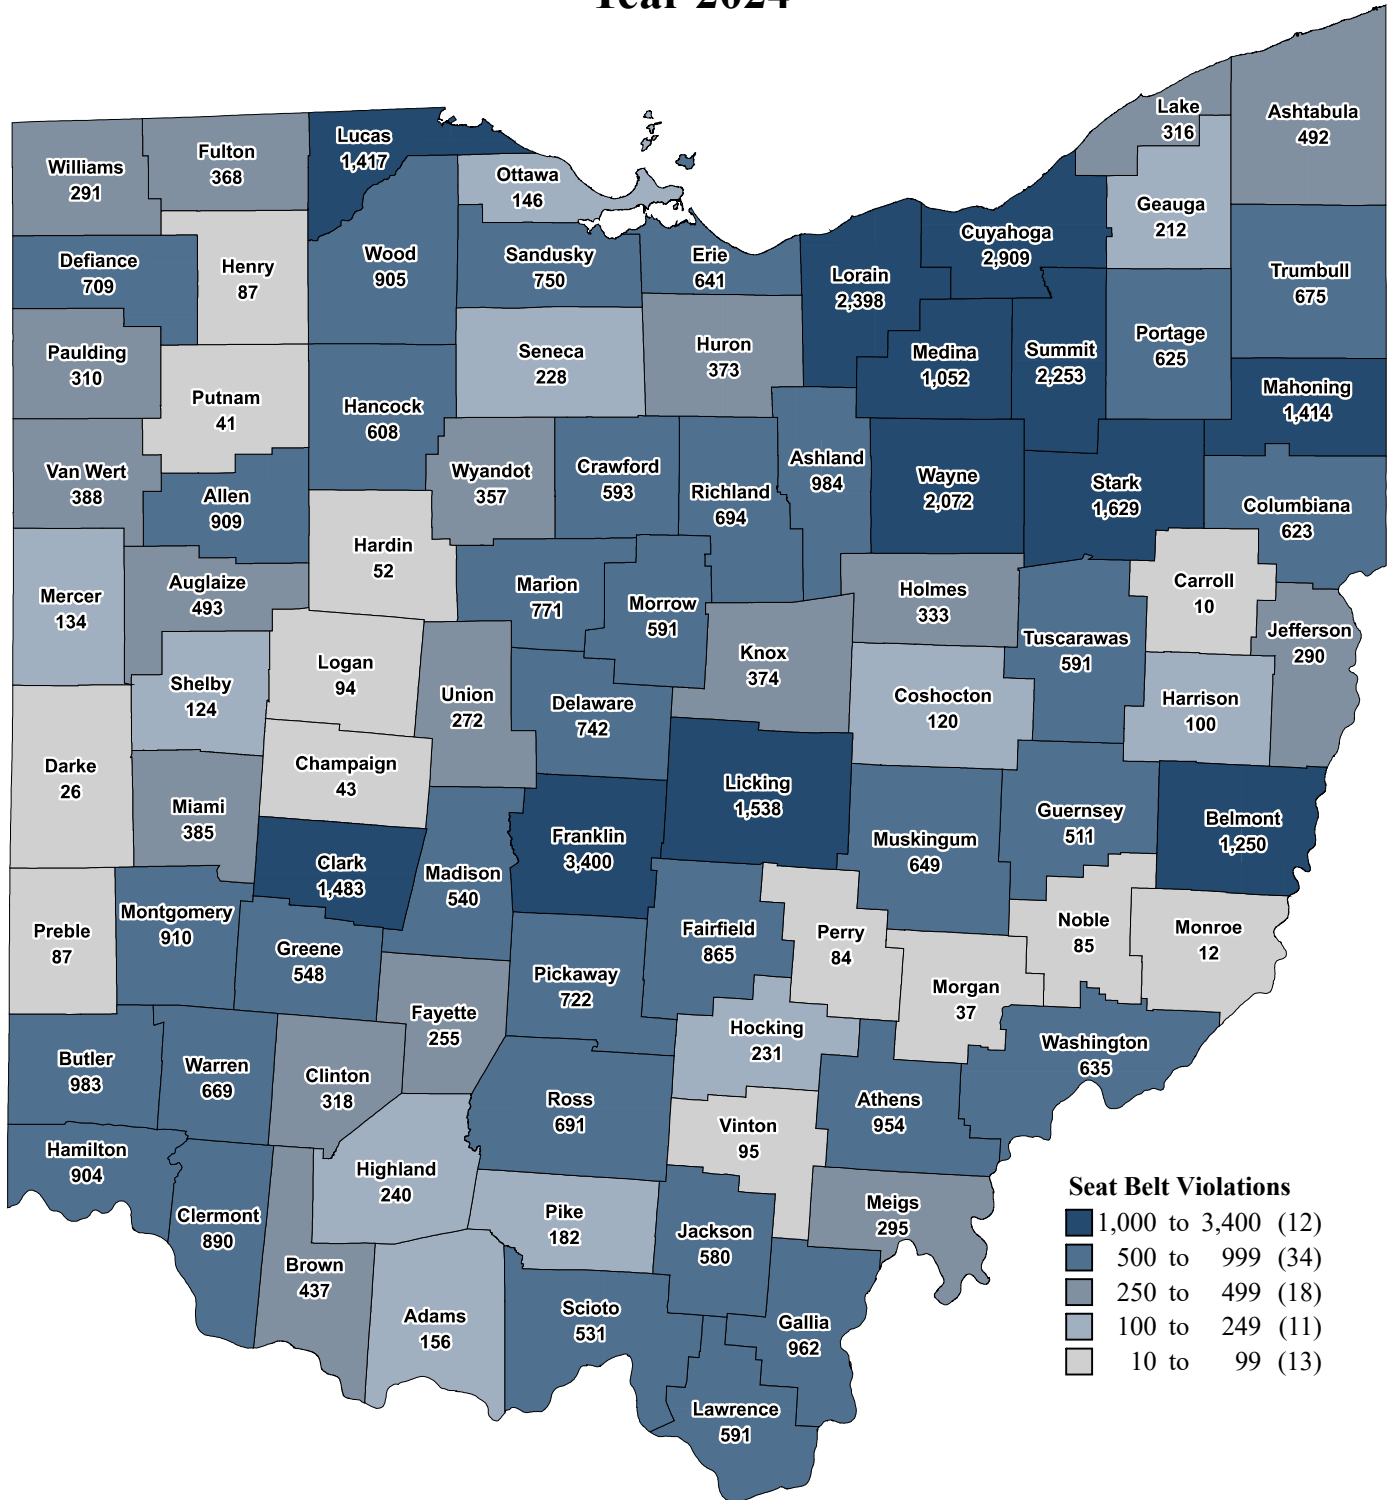

Ohio State Highway Patrol Seat Belt Violations Year 2024

Data Source: OSHP Computer-Aided Dispatch (CAD) System
 Map Design and Layout: OSHP Statistical Analysis Unit
 Ohio State Highway Patrol
 January 6, 2025