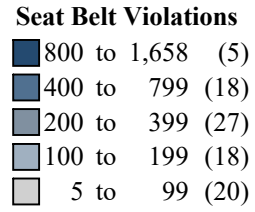

Ohio State Highway Patrol Seat Belt Violations 2024 YTD

Data Source: OSHP Computer-Aided Dispatch (CAD) System
 Map Design and Layout: OSHP Statistical Analysis Unit
 Ohio State Highway Patrol
 June 24, 2024