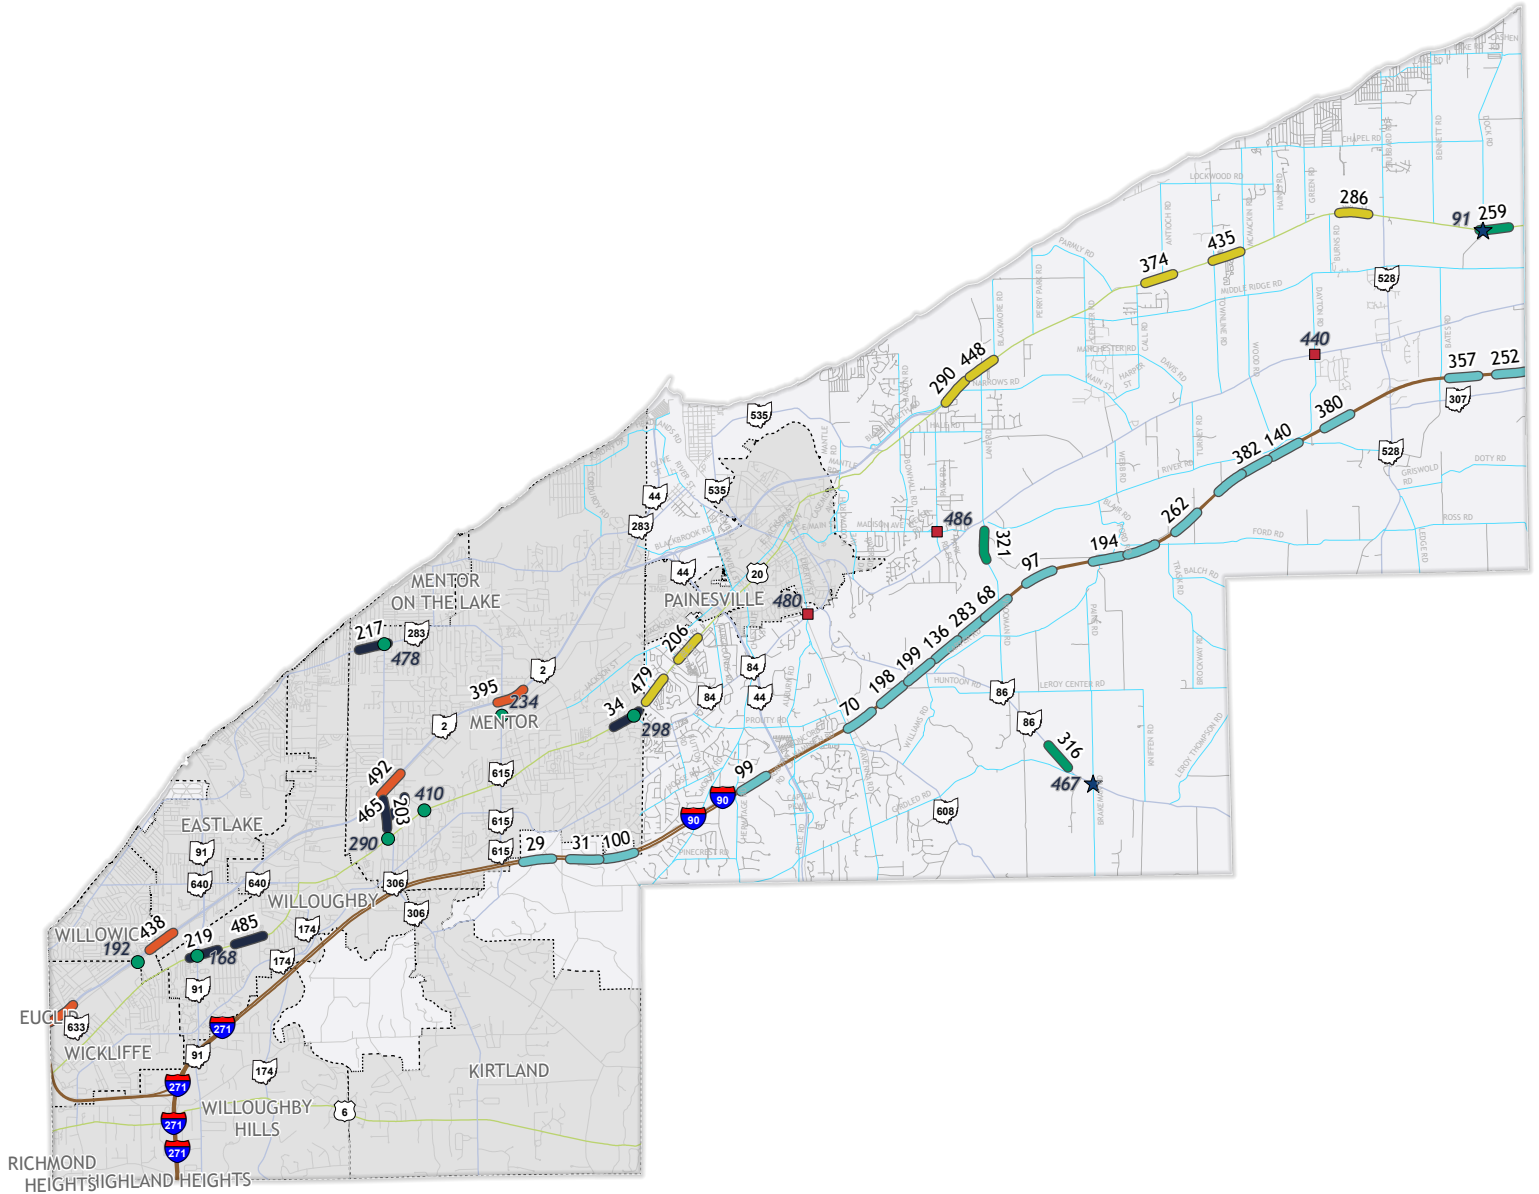

# LAKE COUNTY

Roads by Type	Intersection Lists	Segment Lists
Interstate Route	★ Rural Intersection	Light Blue Segment
United States Route	■ Suburban Intersection	Dark Green Segment
State Route	● Urban Intersection	Yellow Segment
County Road		Orange Segment
Township Road		Dark Blue Segment
Local Road		

# - Rank on specific priority list