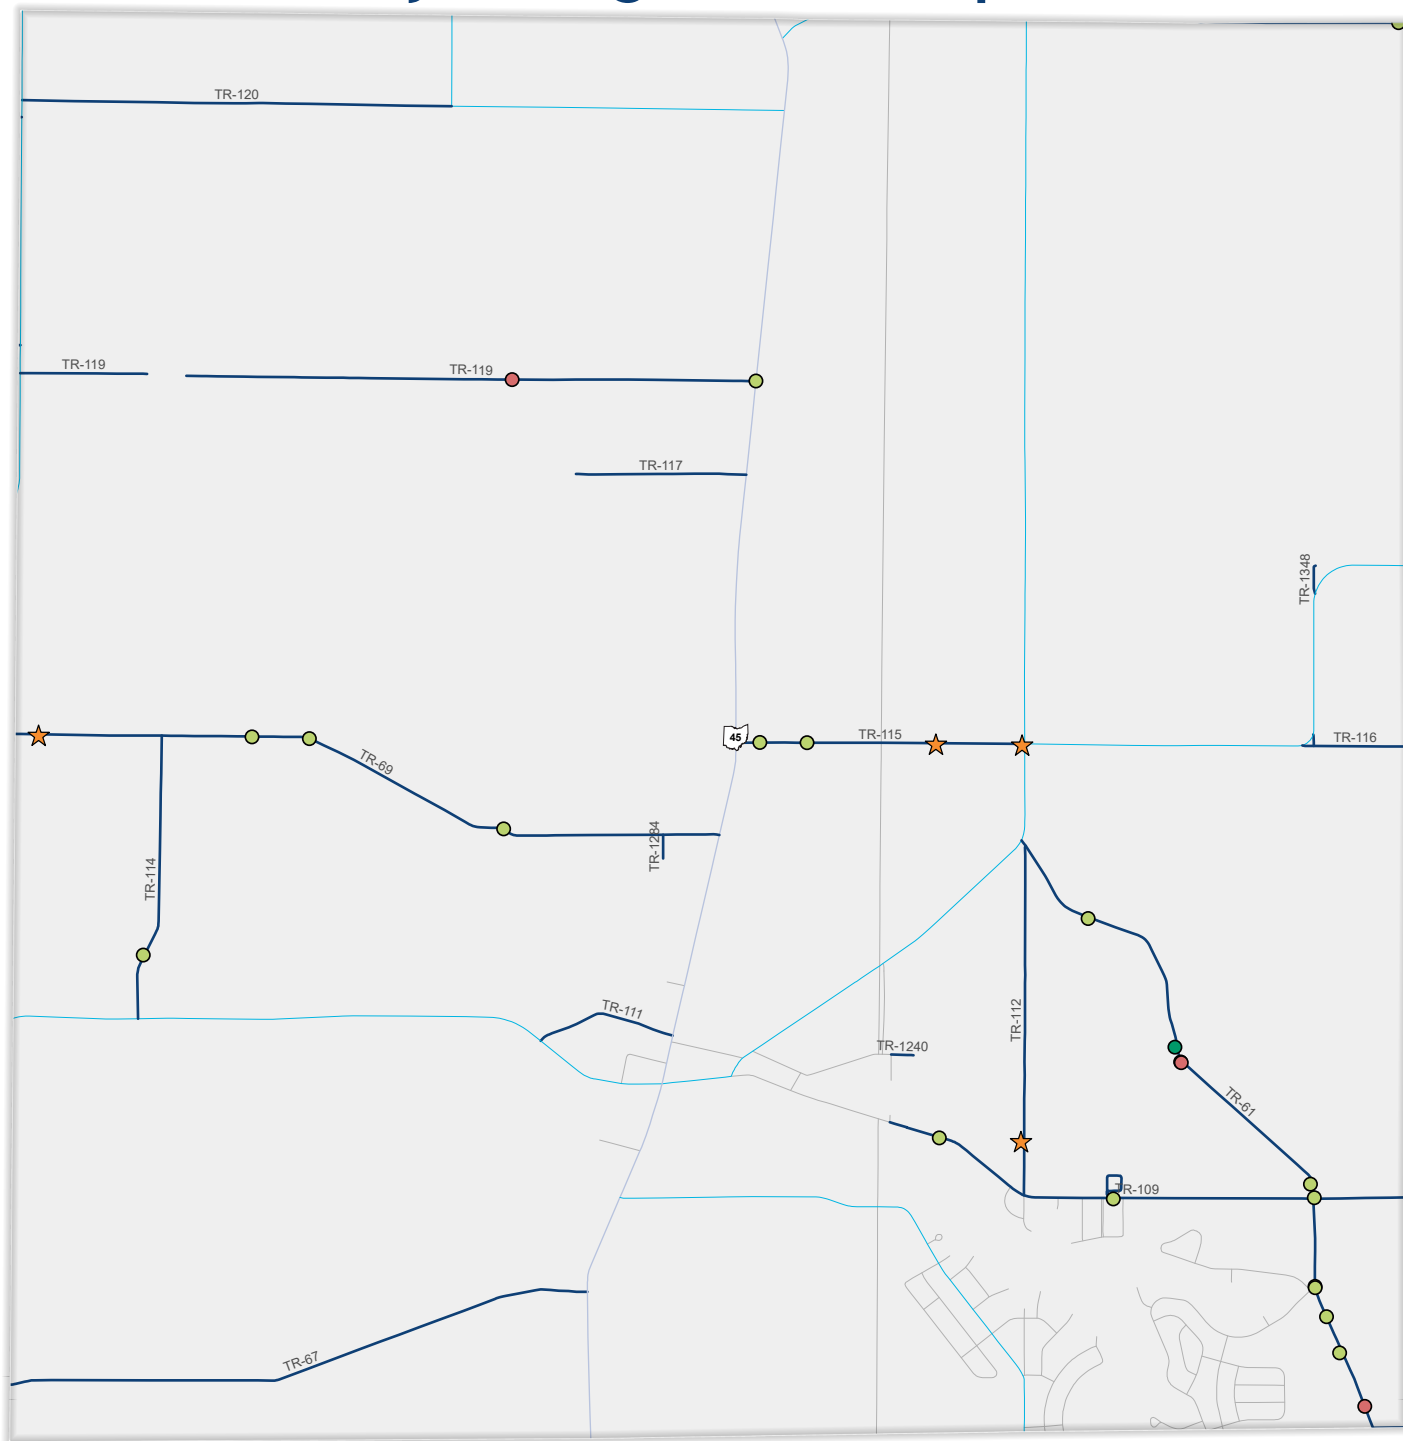

# Ashtabula County - Morgan Township

Roads by Type	Crash Severity
State Route	Serious Injury Suspected
County Road	Minor Injury Suspected
Township Road	Injury Possible
Local Road	Property Damage Only