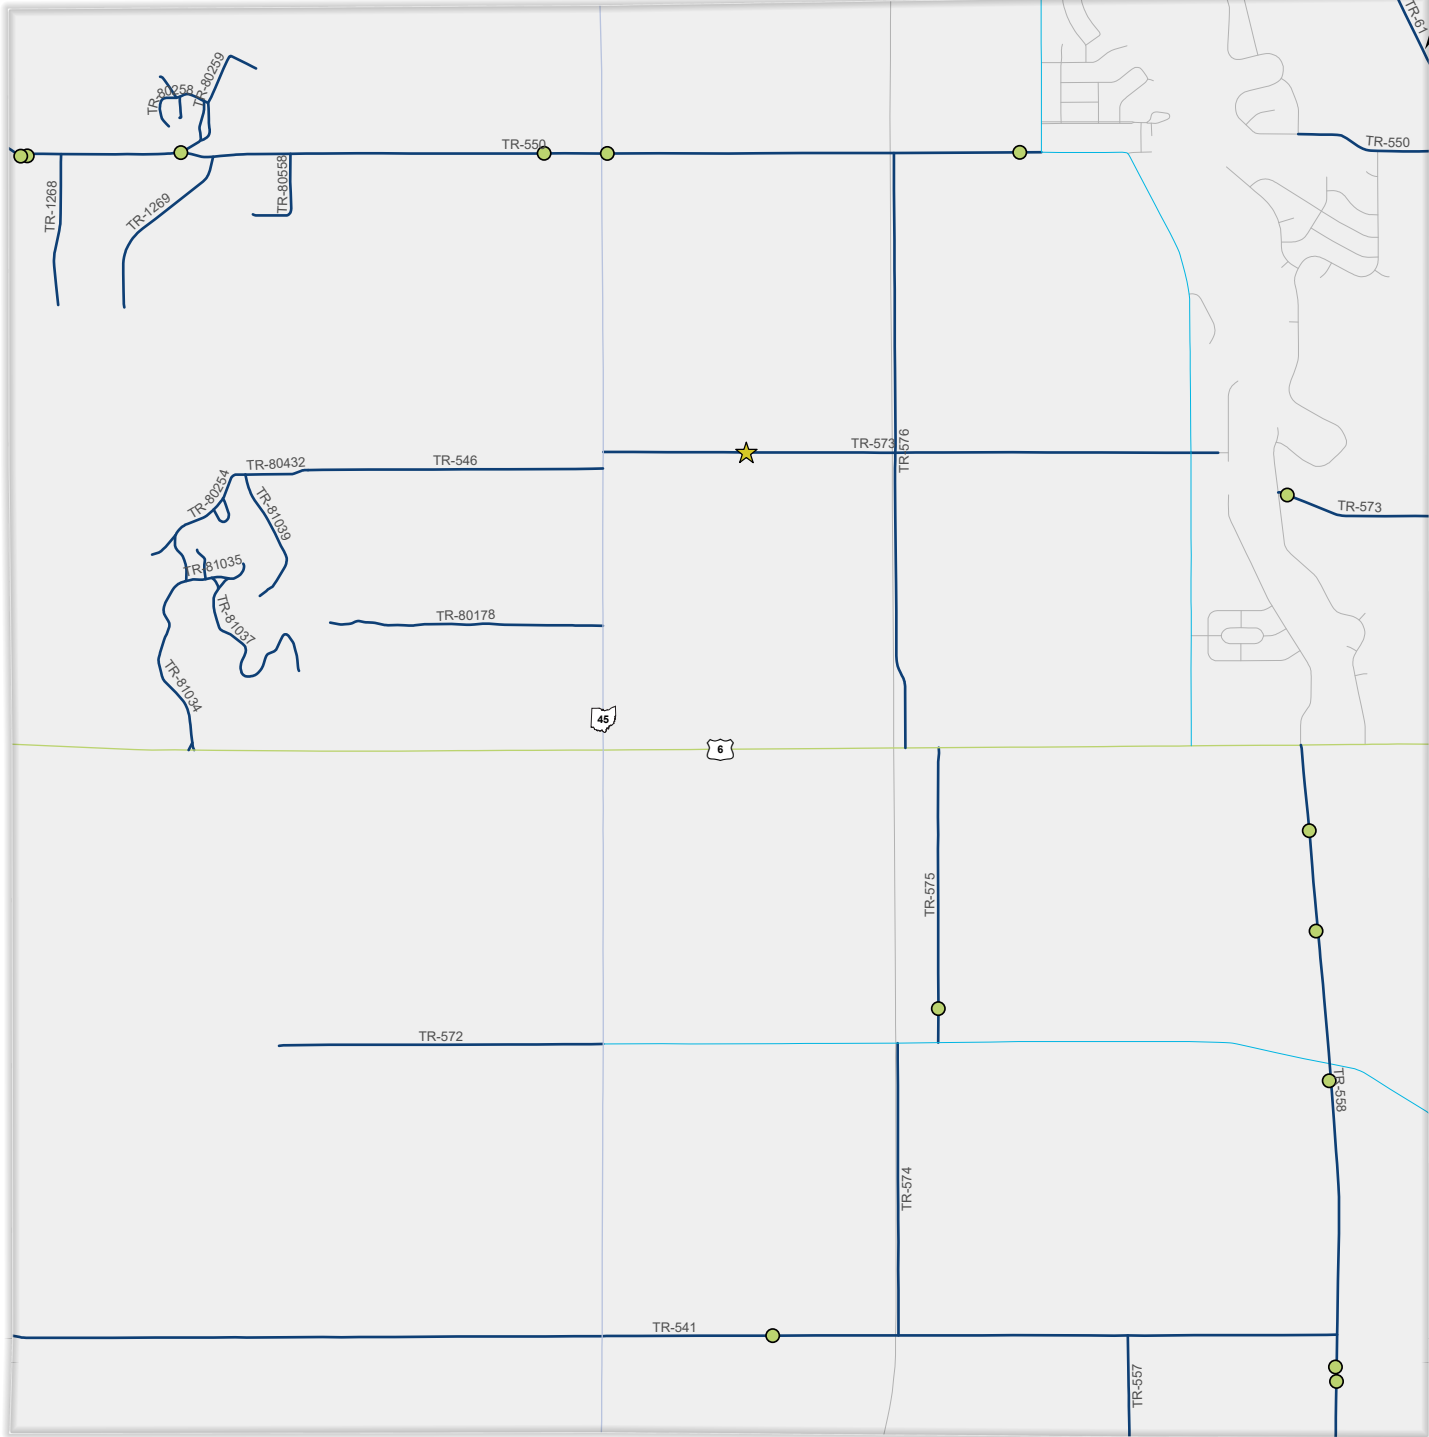

# Ashtabula County - Rome Township

<b>Roads by Type</b>	Local Road
United States Route	<b>Crash Severity</b>
State Route	★ Fatal
County Road	● Property Damage Only
Township Road	