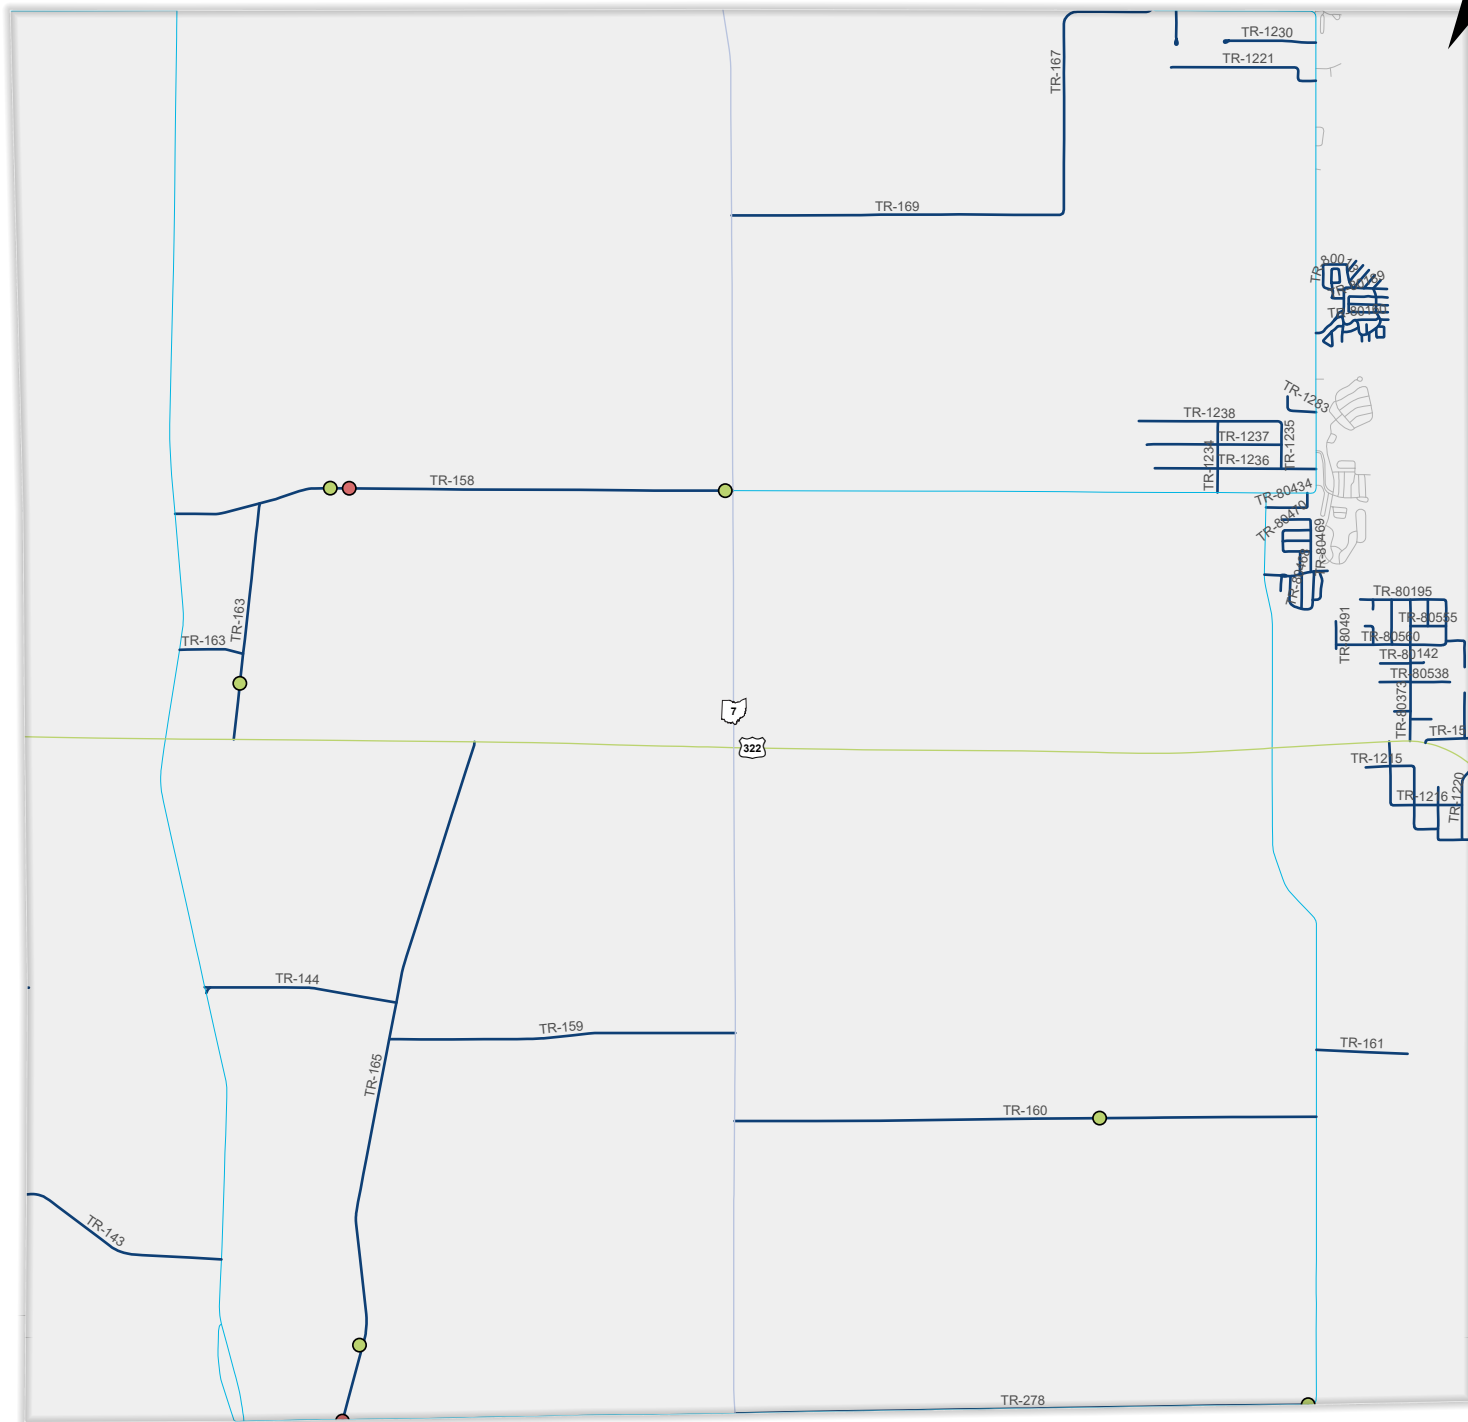

Ashtabula County - Williamsfield Township

Roads by Type	
	United States Route
	State Route
	County Road
	Township Road
	Local Road

Crash Severity	
	Minor Injury Suspected
	Property Damage Only