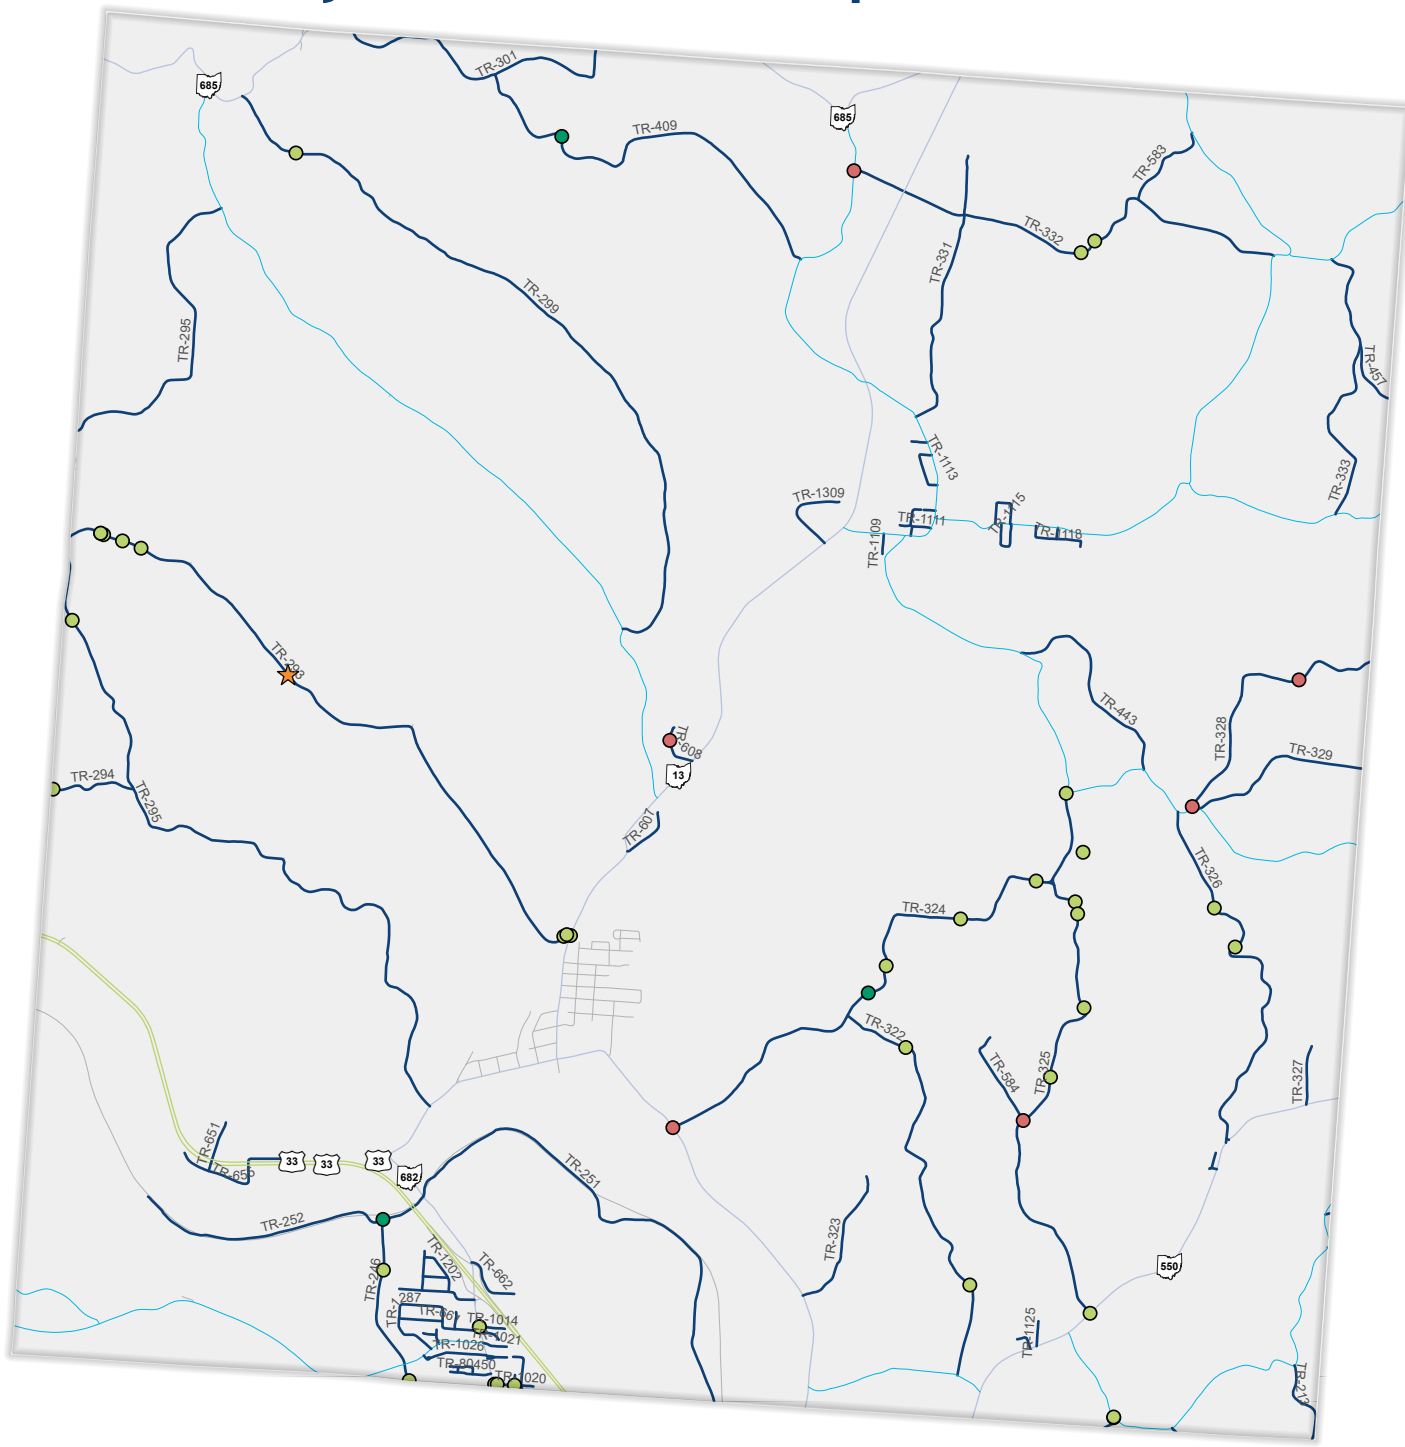

Athens County - Dover Township

Roads by Type	Crash Severity
United States Route	Serious Injury Suspected
State Route	Minor Injury Suspected
County Road	Injury Possible
Township Road	Property Damage Only
Local Road	