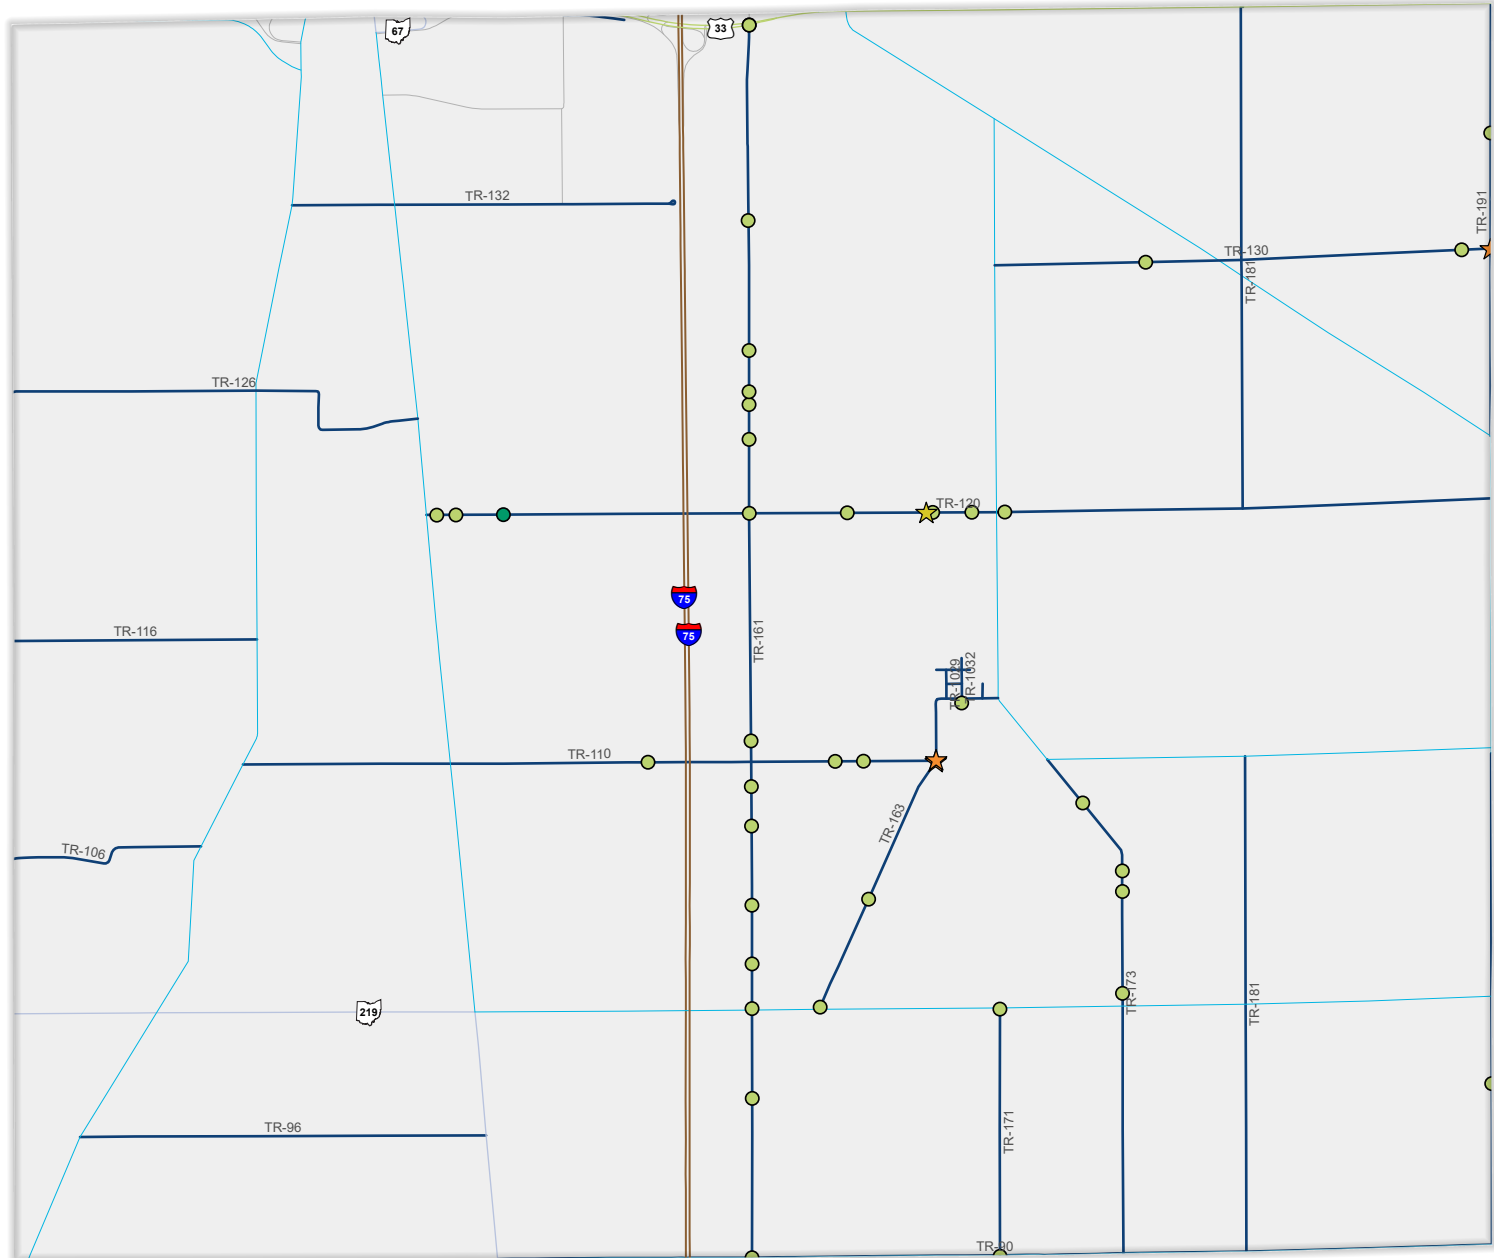

## Auglaize County - Pusheta Township

Roads by Type	Crash Severity
Interstate Route	Fatal
United States Route	Serious Injury Suspected
State Route	Injury Possible
County Road	Property Damage Only
Township Road	
Local Road	