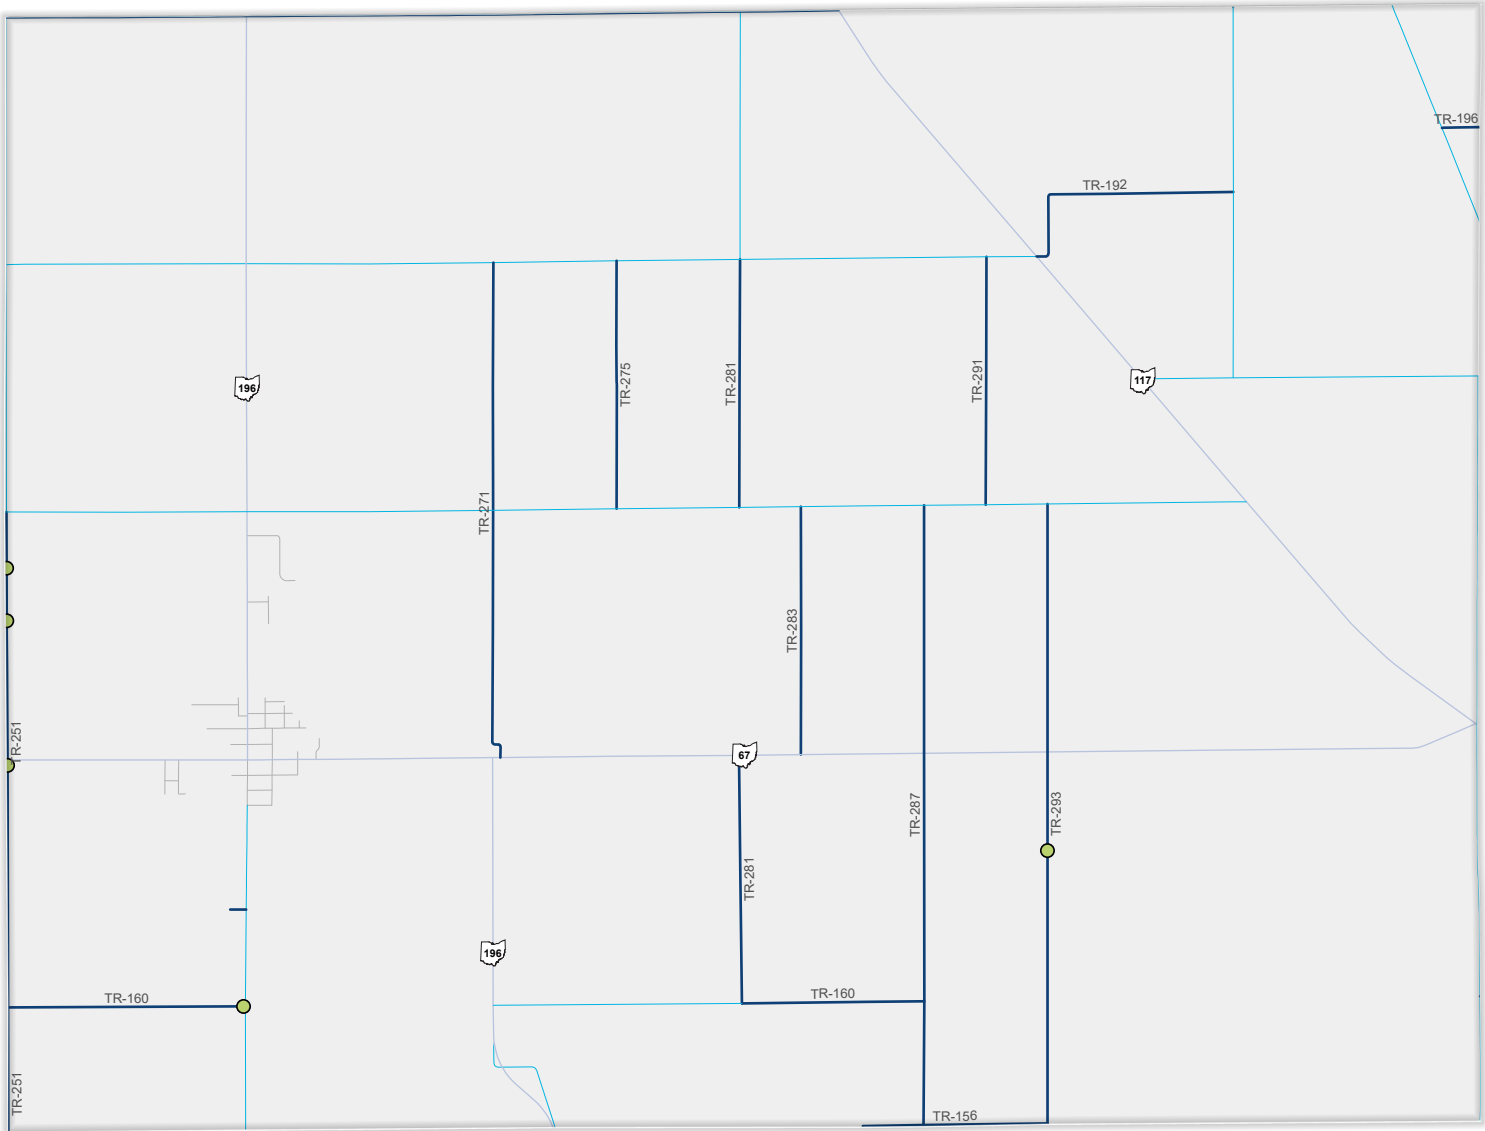

Auglaize County - Wayne Township

Roads by Type	Local Road
State Route	Crash Severity
County Road	Property Damage Only
Township Road	