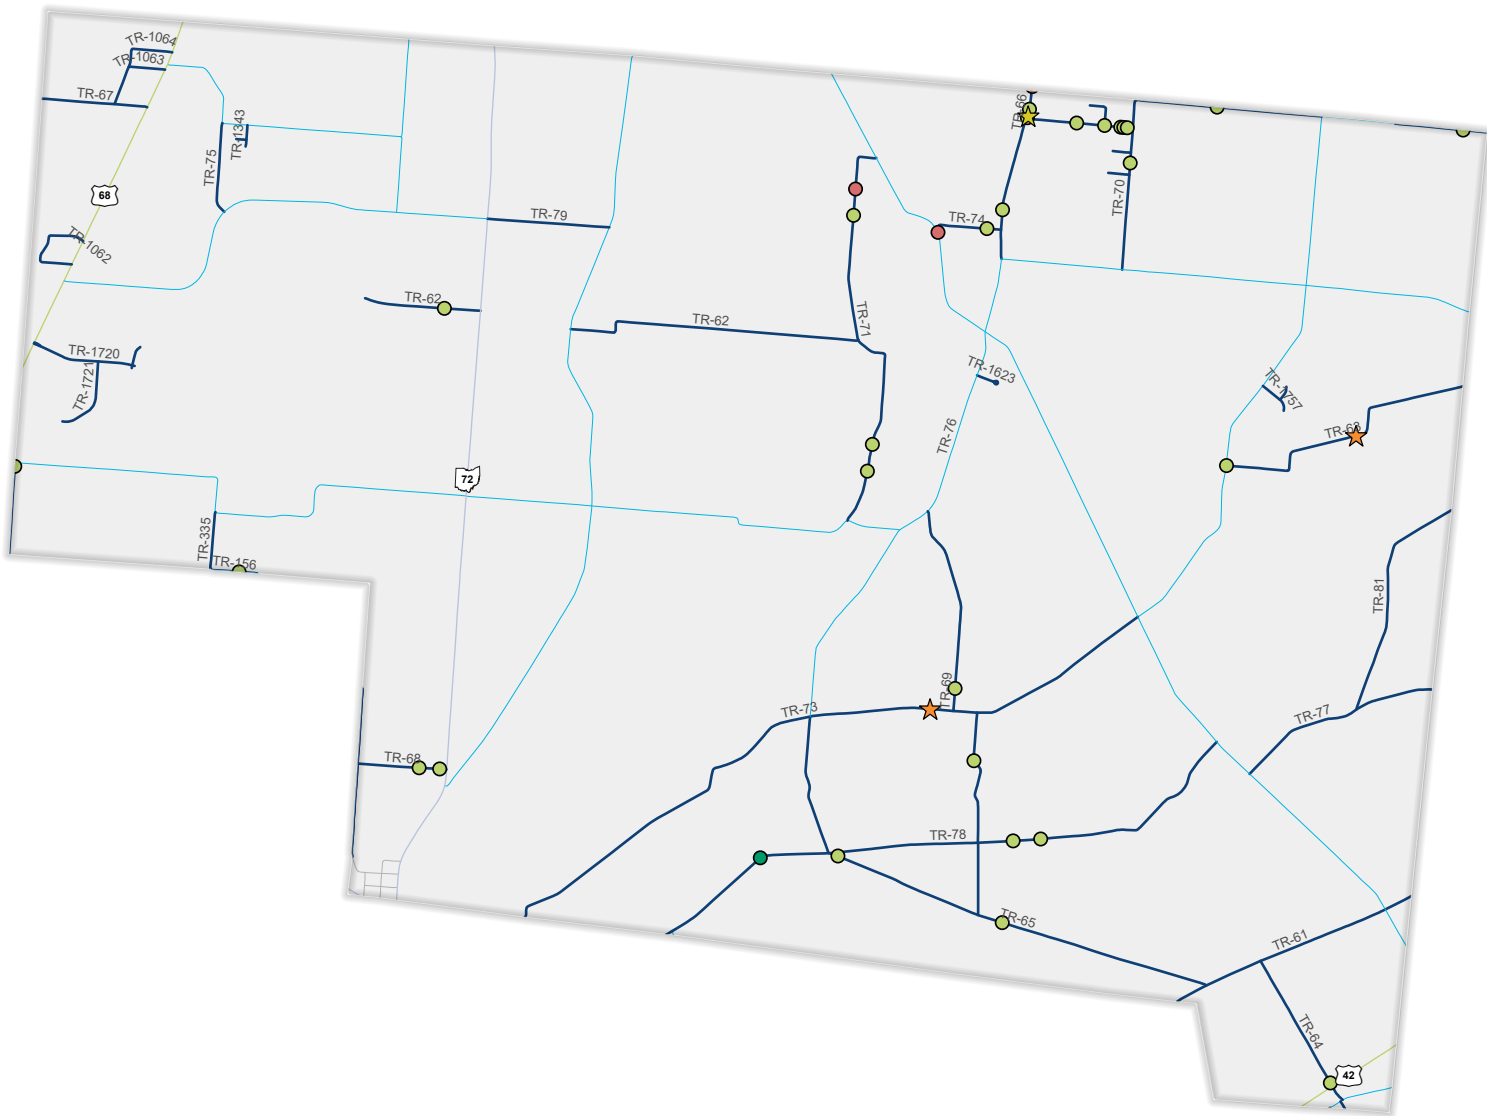

# Clark County - Green Township

Roads by Type	Crash Severity
United States Route	Fatal
State Route	Serious Injury Suspected
County Road	Minor Injury Suspected
Township Road	Injury Possible
Local Road	Property Damage Only